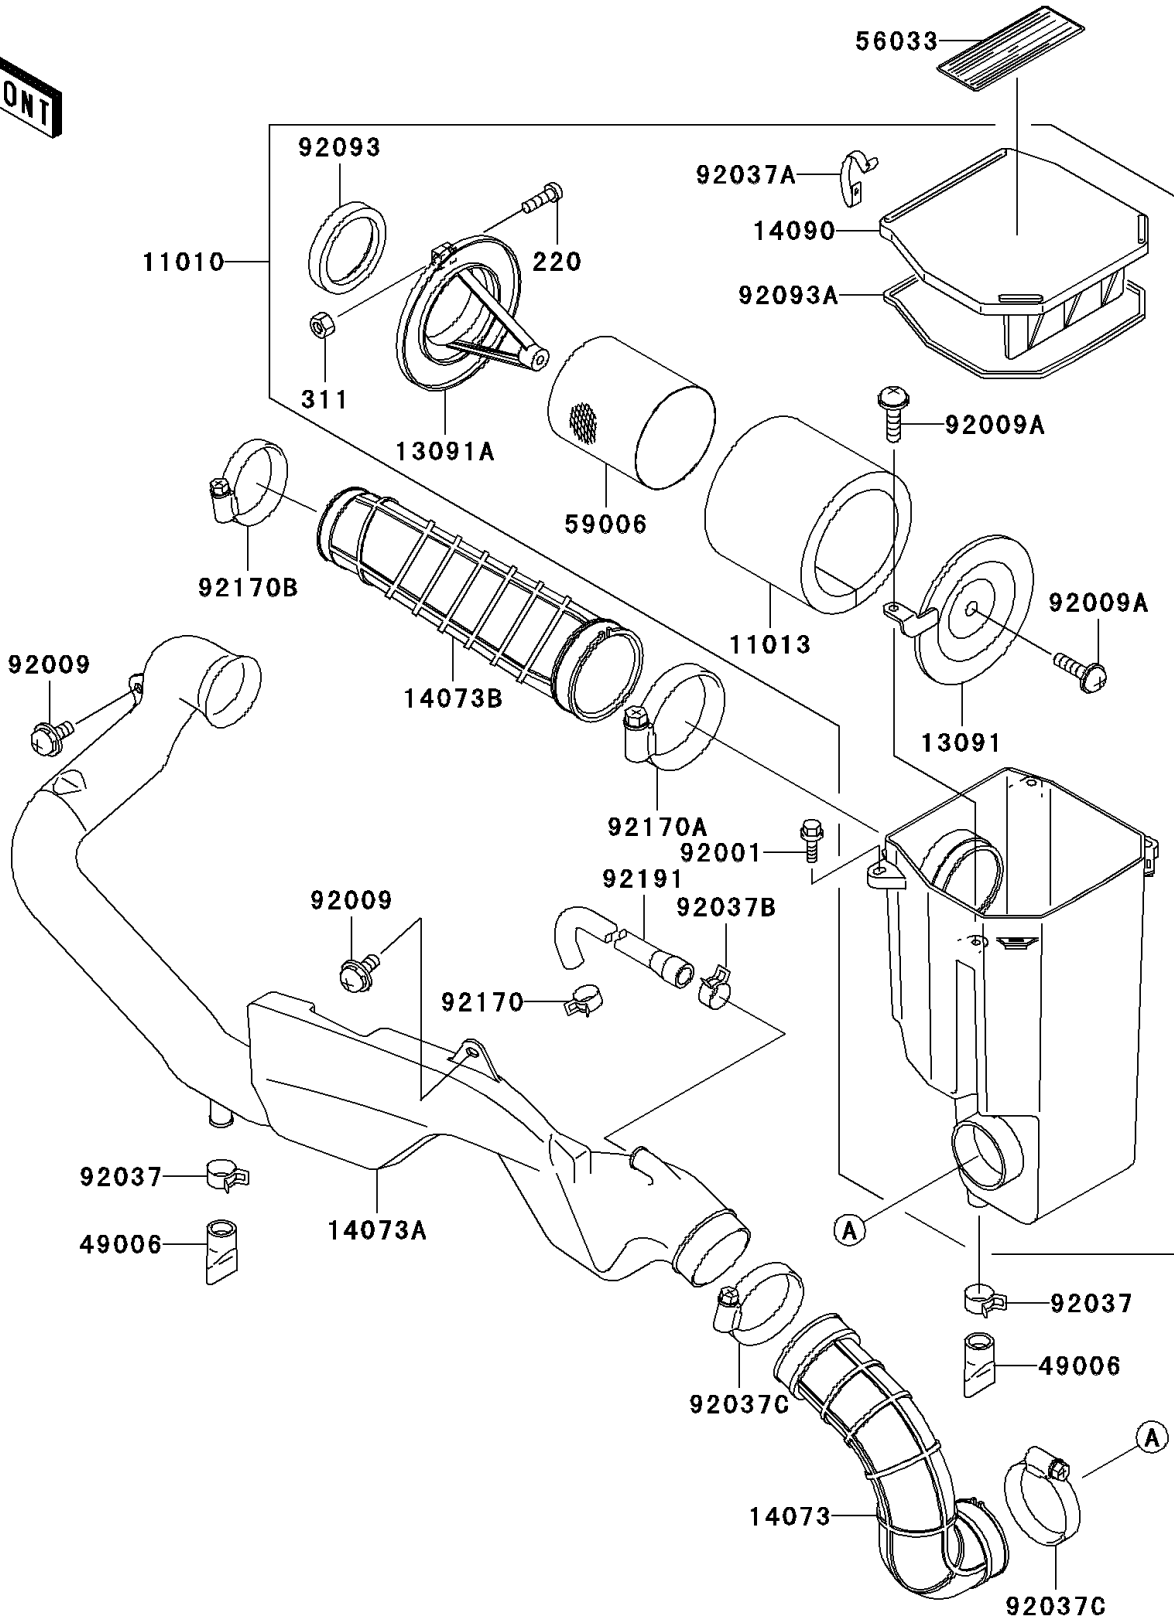

2000 Prairie 300 PARTS DIAGRAM

Air Cleaner

E1130

2000 Prairie 300 PARTS LIST

Air Cleaner

ITEM NAME	PART NUMBER	QUANTITY
SCREW-PAN-CROS,5X16 (Ref # 220)	220B0516	1
NUT-HEX (Ref # 311)	311B0500	1
FILTER-ASSY-AIR (Ref # 11010)	11010-1681	1
ELEMENT-AIR FILTER (Ref # 11013)	11013-1255	1
HOLDER,ELEMENT (Ref # 13091)	13091-1488	1
HOLDER,AIR FILTER ELEMENT (Ref # 13091A)	13091-1565	1
DUCT (Ref # 14073)	14073-1654	1
DUCT (Ref # 14073A)	14073-1682	1
DUCT (Ref # 14073B)	14073-1735	1
COVER,AIR FILTER (Ref # 14090)	14090-1663	1
BOOT (Ref # 49006)	49006-1292	2
LABEL-MANUAL,MAINTENANCE (Ref # 56033)	56033-1079	1
ARRESTER-FLAME (Ref # 59006)	59006-1052	1
BOLT,WP,6X20 (Ref # 92001)	92001-1460	3
SCREW,6X16 (Ref # 92009)	92009-1276	2
SCREW,6X16 (Ref # 92009A)	92009-1890	2
CLAMP (Ref # 92037)	92037-1460	2
CLAMP,AIR FILTER (Ref # 92037A)	92037-1783	4
CLAMP (Ref # 92037B)	92037-1860	1
CLAMP (Ref # 92037C)	92037-3738	2
SEAL,DUST (Ref # 92093)	92093-1322	1
SEAL,FILTER CASE (Ref # 92093A)	92093-1404	1
CLAMP (Ref # 92170)	92170-1491	1
CLAMP (Ref # 92170A)	92170-1679	1
CLAMP (Ref # 92170B)	92170-1764	1
TUBE (Ref # 92191)	92191-1343	1