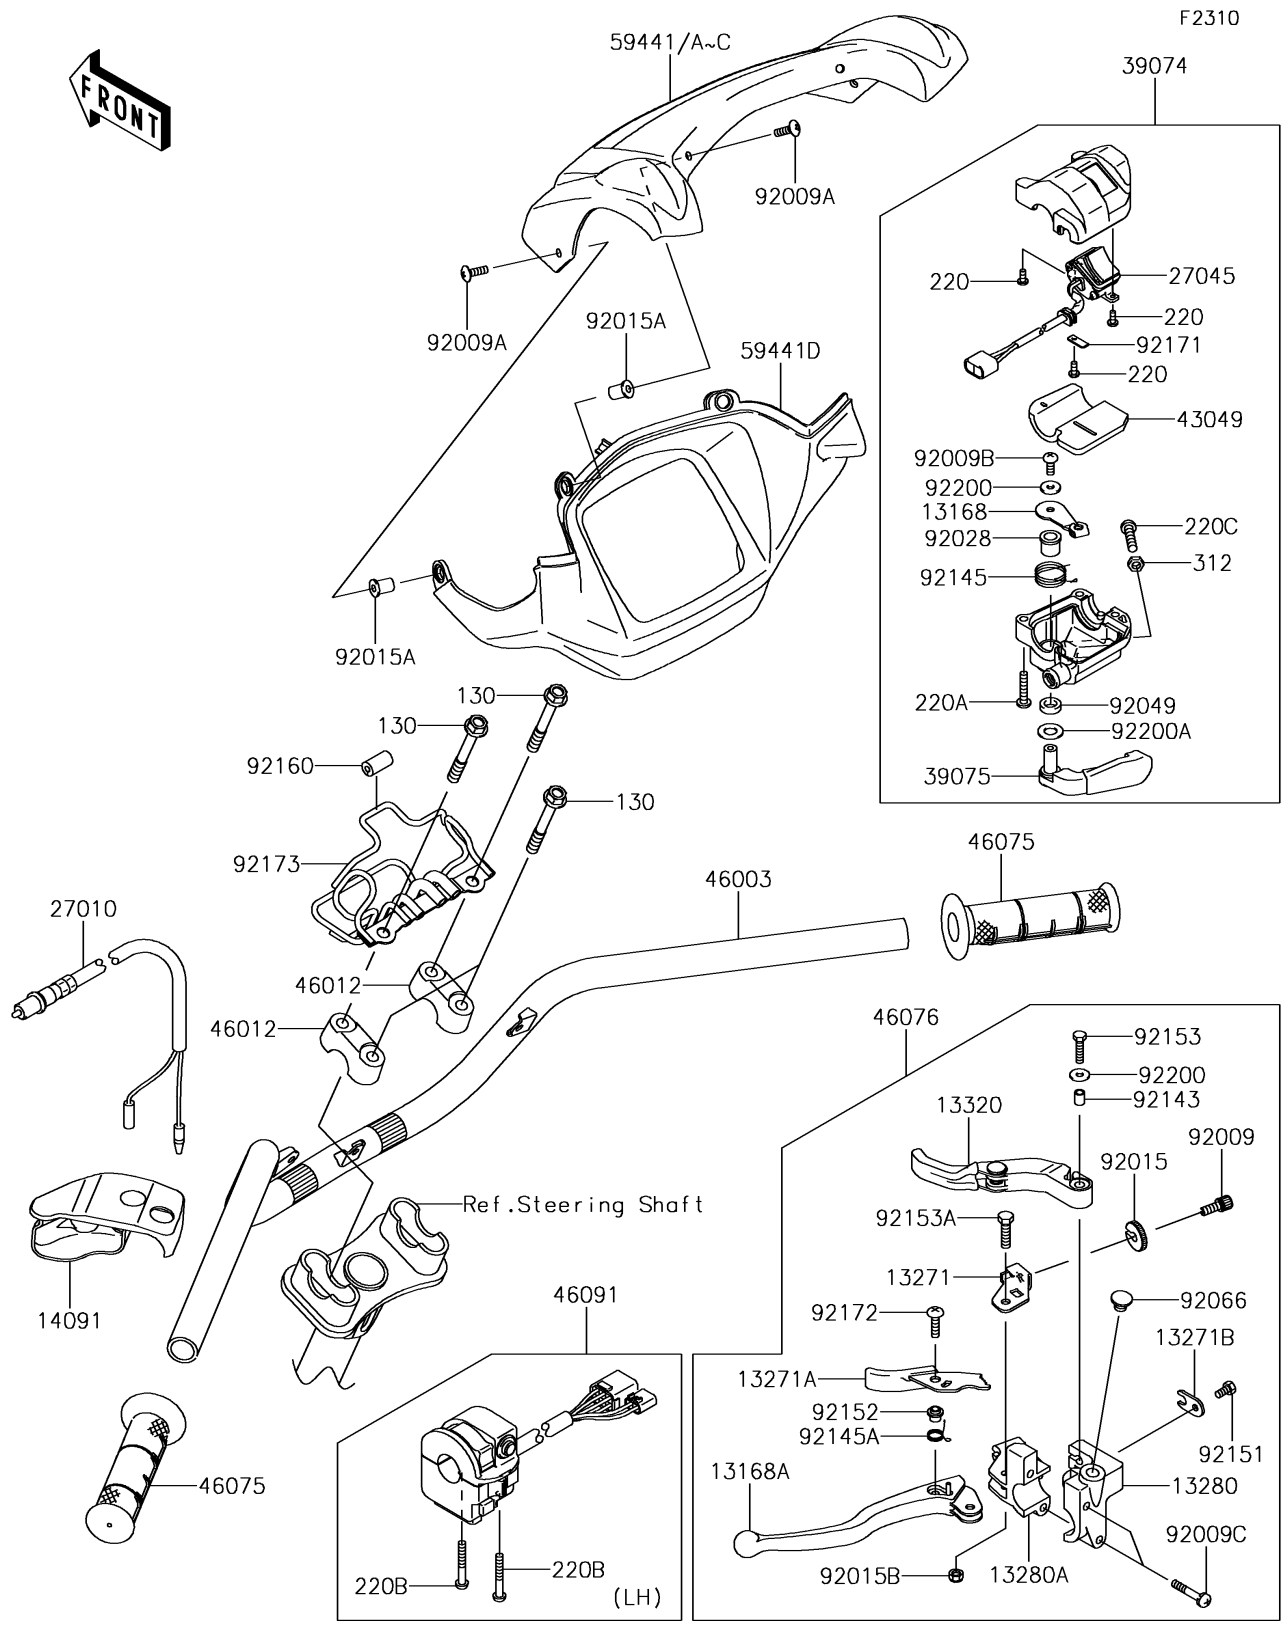

2017 BRUTE FORCE® 750 4x4i EPS PARTS DIAGRAM

Handlebar