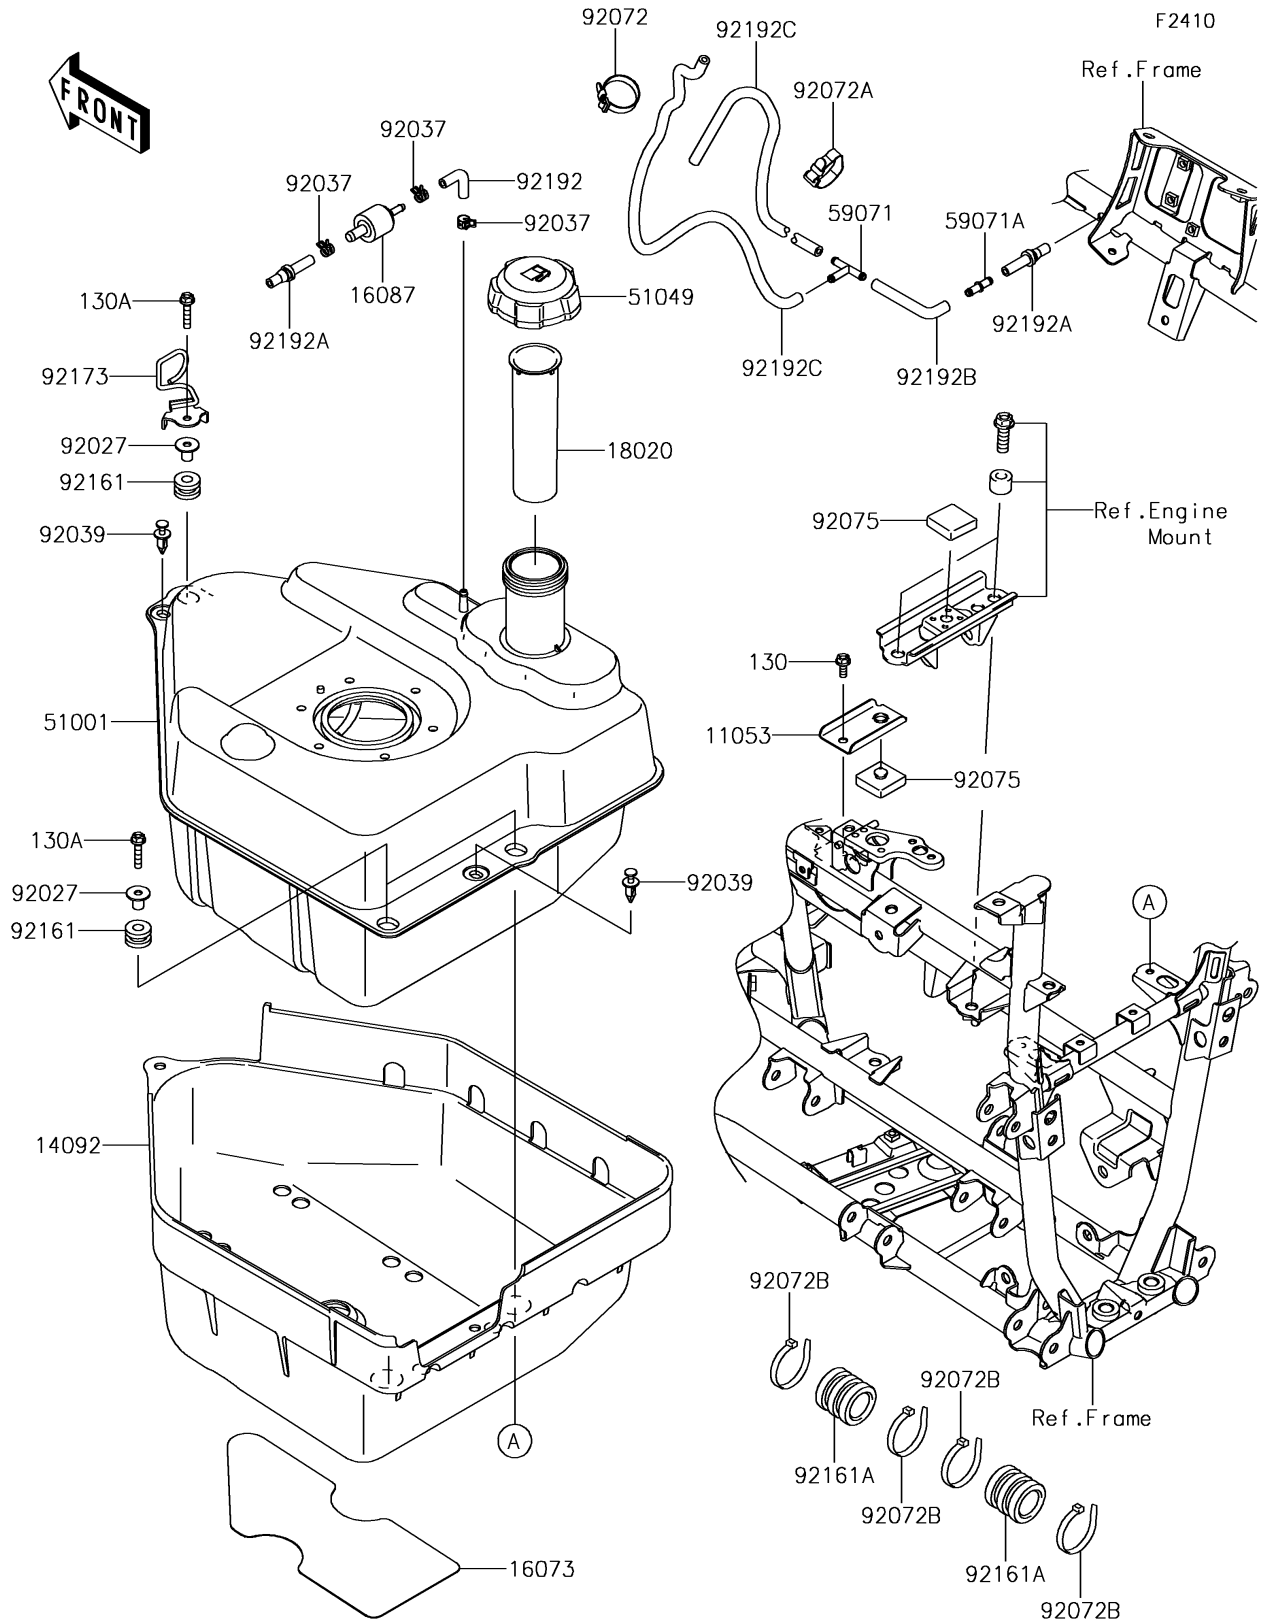

2016 BRUTE FORCE® 750 4x4i EPS PARTS DIAGRAM

Fuel Tank

2016 BRUTE FORCE® 750 4x4i EPS PARTS LIST

Fuel Tank

ITEM NAME	PART NUMBER	QUANTITY
BRACKET,FUEL TANK, TOP (Ref # 11053)	11053-0936	1
BOLT-FLANGED,6X16 (Ref # 130)	130BA0616	1
BOLT-FLANGED,6X30 (Ref # 130A)	130BA0630	3
COVER,FUEL TANK,LWR (Ref # 14092)	14092-0186	1
INSULATOR,FUEL TANK COVER,LWR (Ref # 16073)	16073-0034	1
VALVE-CHECK (Ref # 16087)	16087-0008	1
BAFFLE,FUEL TANK (Ref # 18020)	18020-0008	1
TANK-COMP-FUEL (Ref # 51001)	51001-0237	1
CAP-TANK,FUEL (Ref # 51049)	51049-0718	1
JOINT (Ref # 59071)	59071-3705	1
JOINT (Ref # 59071A)	59071-3717	1
COLLAR,L=16.1 (Ref # 92027)	92027-1847	3
CLAMP,TUBE (Ref # 92037)	92037-1461	3
RIVET (Ref # 92039)	92039-0776	2
BAND,L=149 (Ref # 92072)	92072-031	1
BAND,L=186 (Ref # 92072A)	92072-056	1
BAND,L=188 (Ref # 92072B)	92072-1239	4
DAMPER (Ref # 92075)	92075-1882	2
DAMPER (Ref # 92161)	92161-0106	3
DAMPER,FUEL TANK,RR (Ref # 92161A)	92161-1111	2
CLAMP,FUEL TUBE (Ref # 92173)	92173-0872	1
TUBE,FUEL TANK-CHECK VALVE (Ref # 92192)	92192-0067	1
TUBE,FRAME PIPE-CHECK VALVE (Ref # 92192A)	92192-0068	2
TUBE,5X10X80/22 (Ref # 92192B)	92192-0992	1
TUBE,5X10X470 (Ref # 92192C)	92192-0993	2