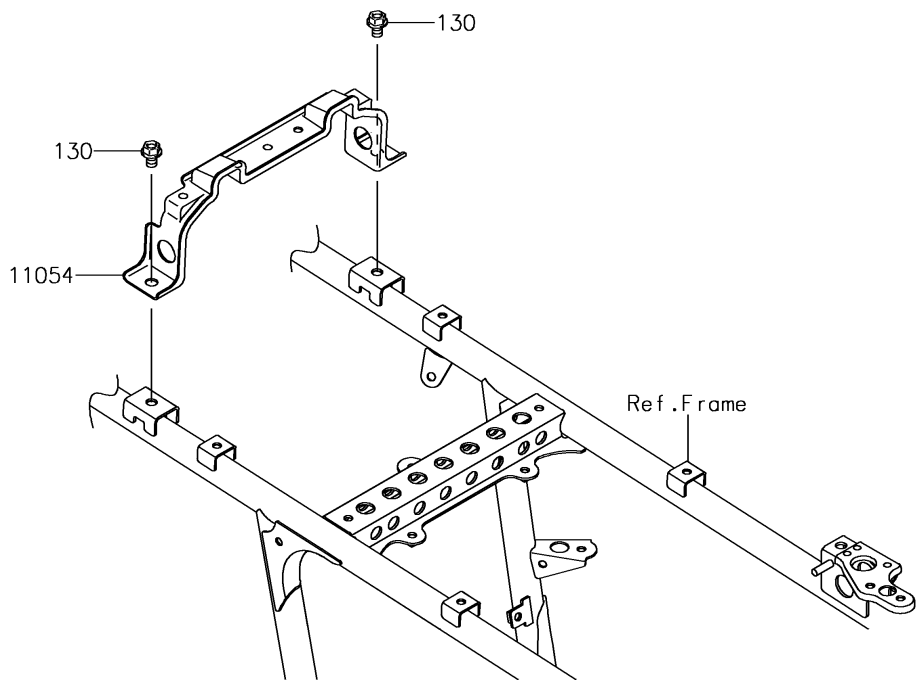

2017 BRUTE FORCE® 750 4x4i EPS PARTS DIAGRAM

Seat

F2510

2017 BRUTE FORCE® 750 4x4i EPS PARTS LIST

Seat

ITEM NAME	PART NUMBER	QUANTITY
BRACKET,SEAT&BATTERY BAND (Ref # 11054)	11054-1236	1
BOLT-FLANGED,8X12 (Ref # 130)	130BA0812	2
SEAT-ASSY,BLACK (Ref # 53066)	53066-0291-MA	1
SPRING,SEAT LATCH (Ref # 92145)	92145-0022	1