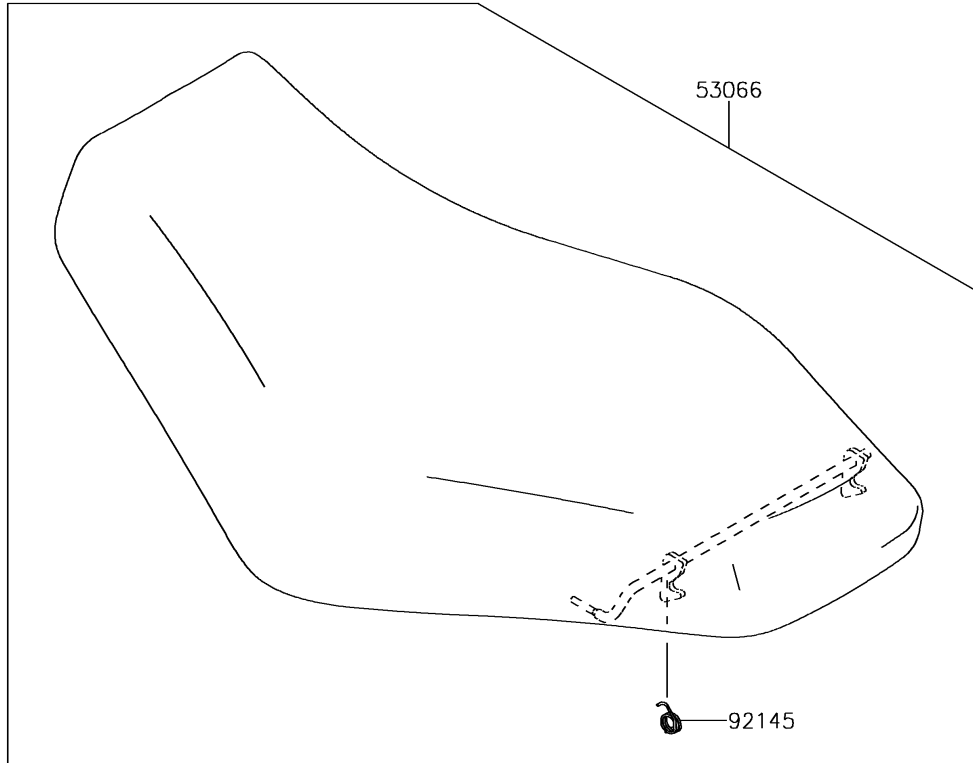

2017 BRUTE FORCE® 750 4x4i EPS PARTS DIAGRAM

Seat

F2510

2017 BRUTE FORCE® 750 4x4i EPS PARTS LIST

Seat

ITEM NAME	PART NUMBER	QUANTITY
BRACKET,SEAT&BATTERY BAND (Ref # 11054)	11054-1236	1
BOLT-FLANGED,8X12 (Ref # 130)	130BA0812	2
SEAT-ASSY,BLACK (Ref # 53066)	53066-0291-MA	1
SPRING,SEAT LATCH (Ref # 92145)	92145-0022	1