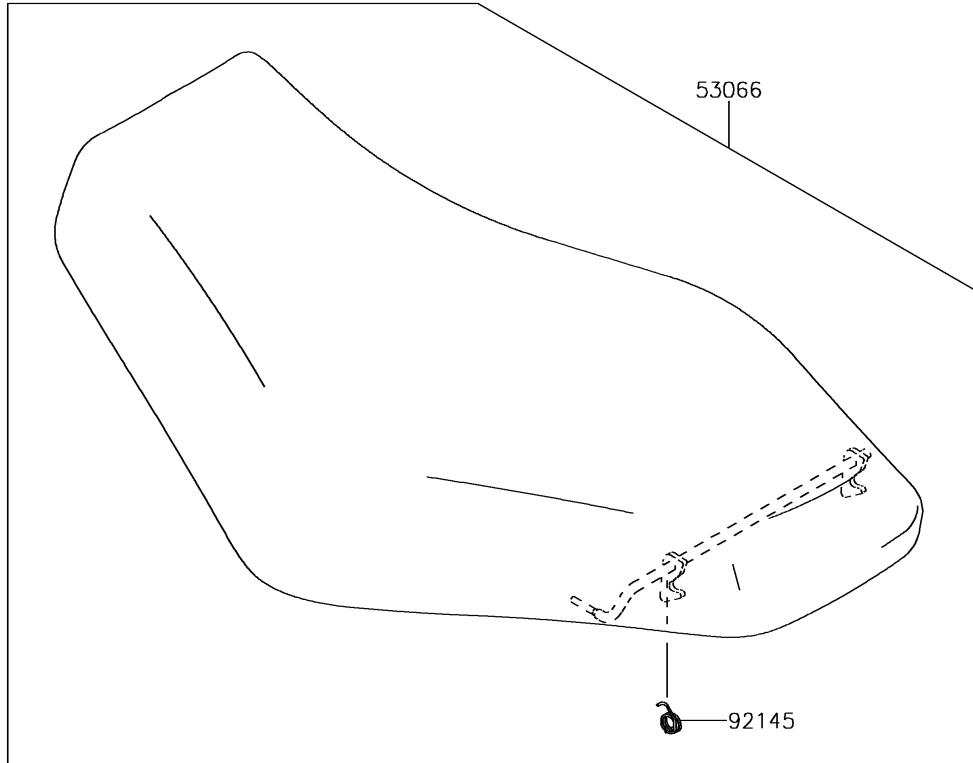

2018 BRUTE FORCE® 750 4x4i EPS PARTS DIAGRAM

Seat

F2510

2018 BRUTE FORCE® 750 4x4i EPS PARTS LIST

Seat

ITEM NAME	PART NUMBER	QUANTITY
BRACKET,SEAT&BATTERY BAND (Ref # 11054)	11054-1236	1
BOLT-FLANGED,8X12 (Ref # 130)	130BA0812	2
SEAT-ASSY,BLACK (Ref # 53066)	53066-0291-MA	1
SPRING,SEAT LATCH (Ref # 92145)	92145-0022	1