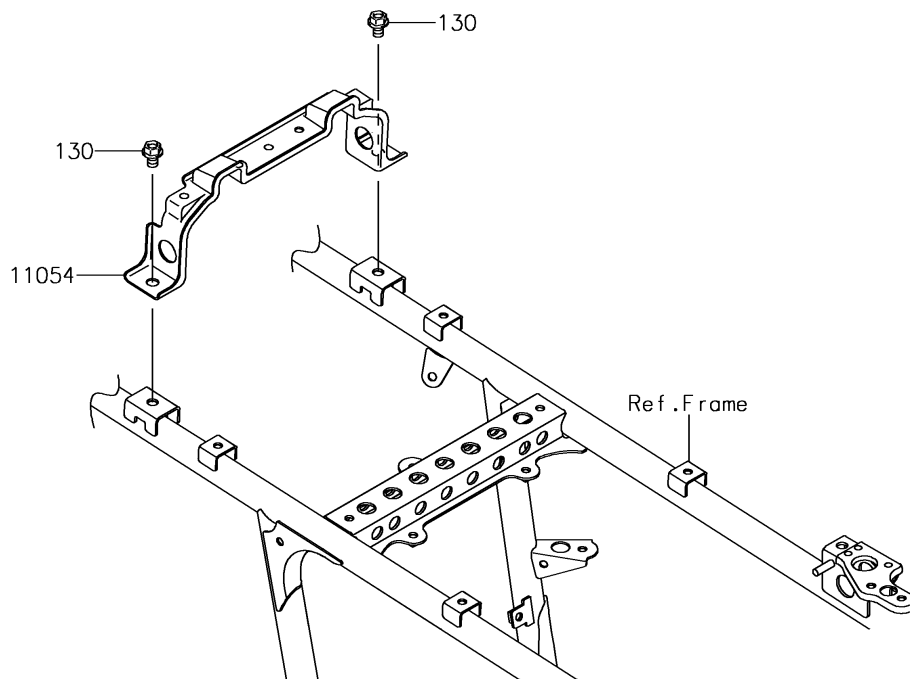

2018 BRUTE FORCE® 750 4x4i EPS PARTS DIAGRAM

Seat

F2510

2018 BRUTE FORCE® 750 4x4i EPS PARTS LIST

Seat

ITEM NAME	PART NUMBER	QUANTITY
BRACKET,SEAT&BATTERY BAND (Ref # 11054)	11054-1236	1
BOLT-FLANGED,8X12 (Ref # 130)	130BA0812	2
SEAT-ASSY,BLACK (Ref # 53066)	53066-0291-MA	1
SPRING,SEAT LATCH (Ref # 92145)	92145-0022	1