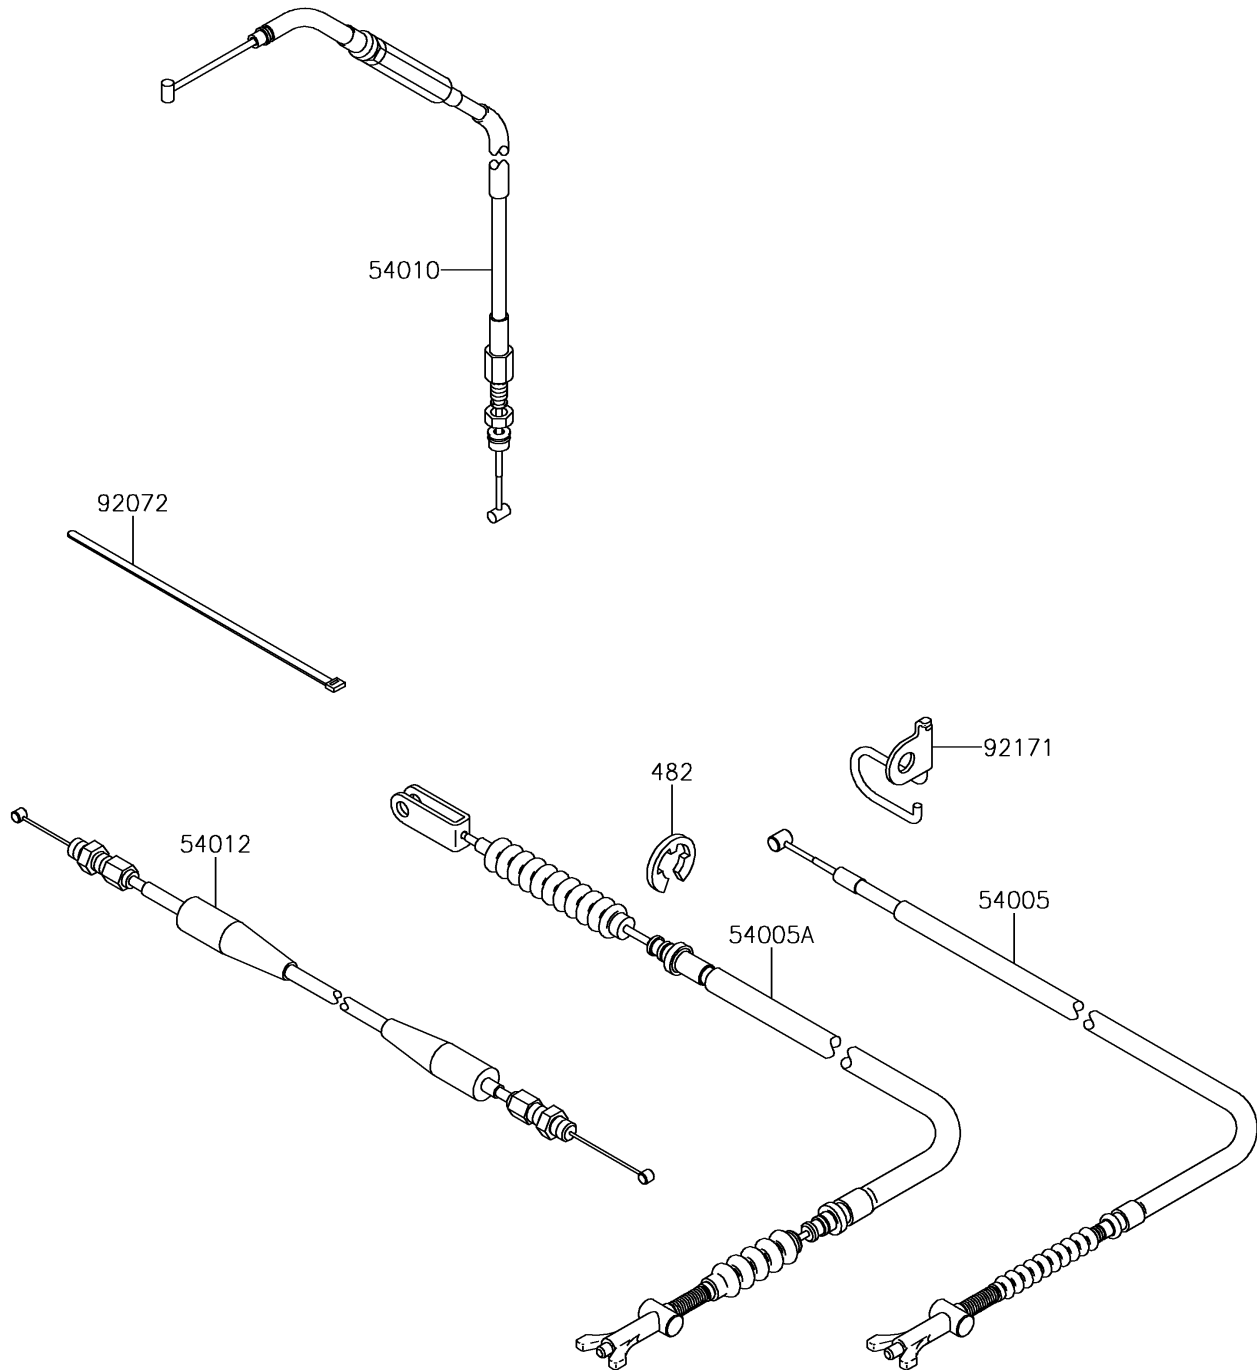

2017 BRUTE FORCE[®] 750 4x4i EPS PARTS DIAGRAM

Cables

F2540

2017 BRUTE FORCE® 750 4x4i EPS PARTS LIST

Cables

ITEM NAME	PART NUMBER	QUANTITY
CIRCLIP-TYPE-E,8MM (Ref # 482)	482EA8000	1
CABLE-BRAKE,PARKING (Ref # 54005)	54005-0017	1
CABLE-BRAKE,FOOT (Ref # 54005A)	54005-0018	1
CABLE,FRONT DIFF LOCK (Ref # 54010)	54010-0570	1
CABLE-THROTTLE (Ref # 54012)	54012-0612	1
BAND,L=188 (Ref # 92072)	92072-1239	3
CLAMP,BRAKE CABLE (Ref # 92171)	92171-0228	1