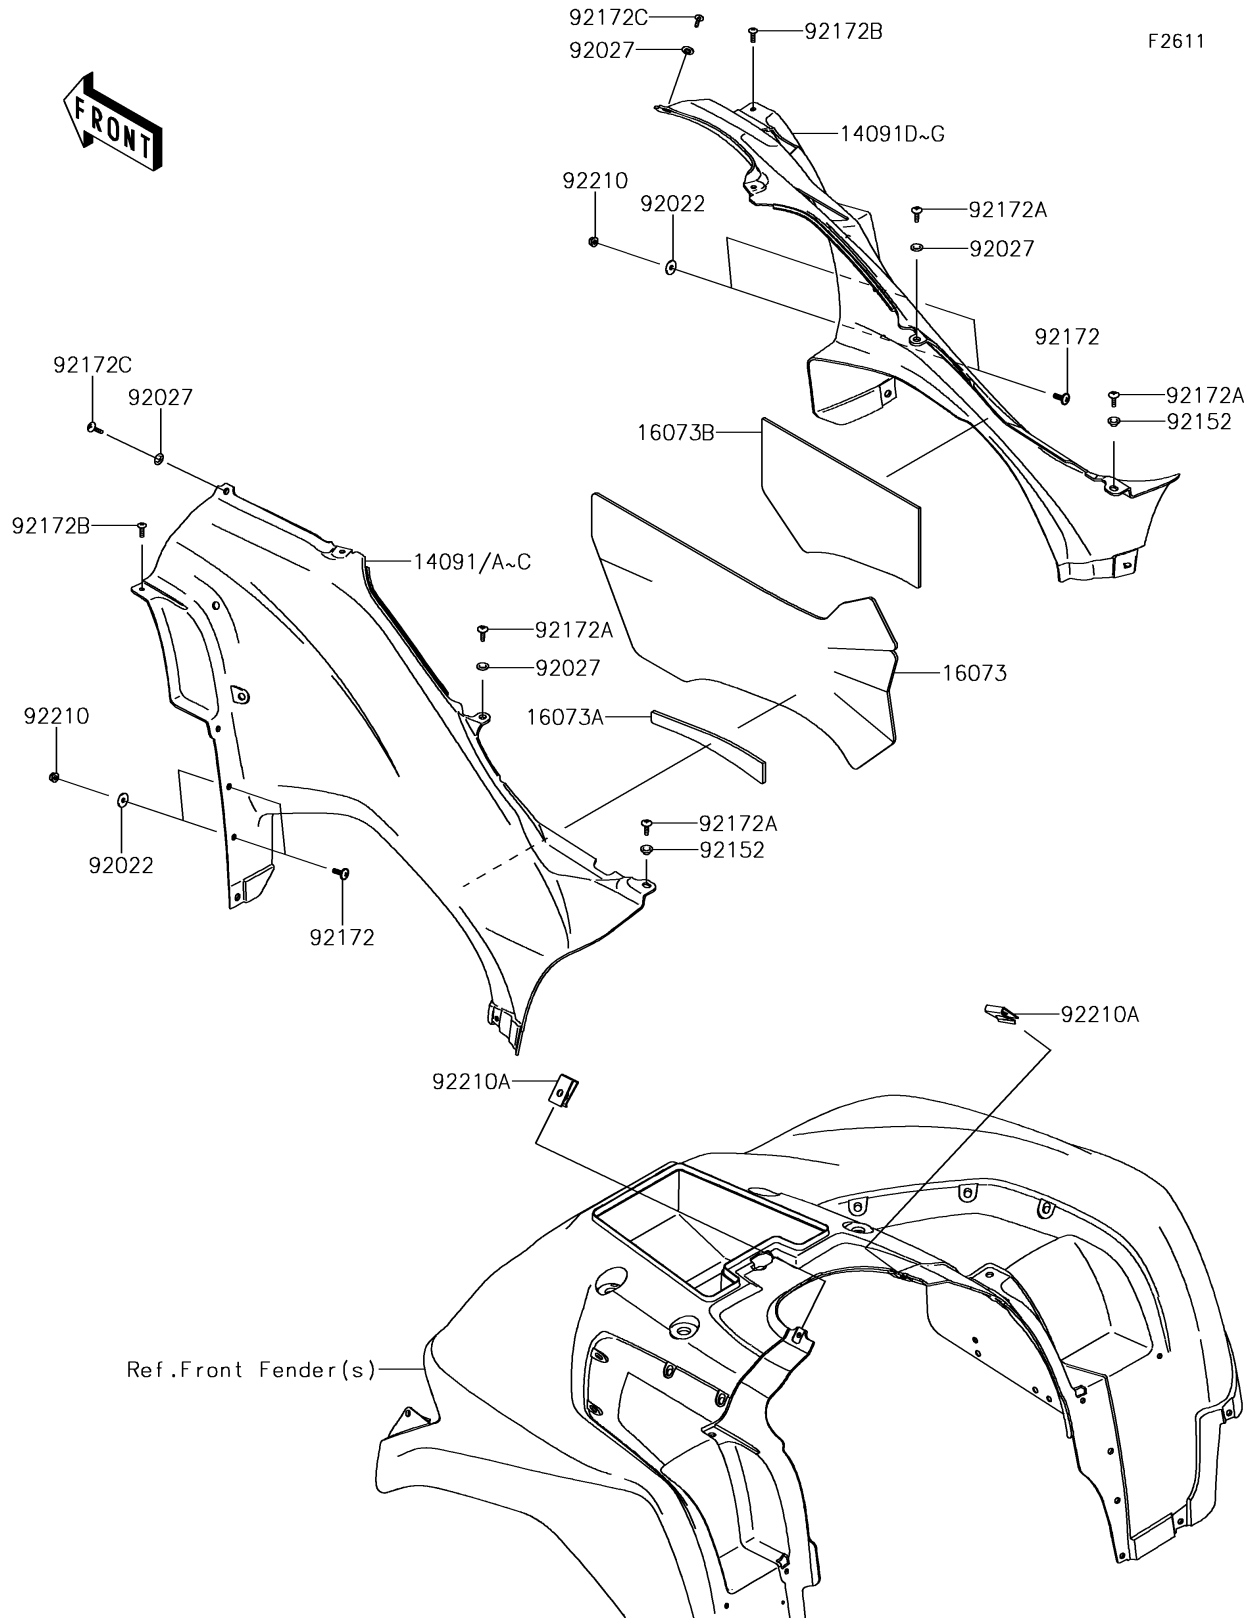

2017 BRUTE FORCE® 750 4x4i EPS PARTS DIAGRAM

Side Covers

2017 BRUTE FORCE® 750 4x4i EPS PARTS LIST

Side Covers

ITEM NAME	PART NUMBER	QUANTITY
COVER,SIDE,LH,F.RED (Ref # 14091B)	14091-0137-6L	1
COVER,SIDE,LH,BLACK (Ref # 14091C)	14091-0137-839	1
COVER,SIDE,RH,F.RED (Ref # 14091F)	14091-0138-6L	1
COVER,SIDE,RH,BLACK (Ref # 14091G)	14091-0138-839	1
INSULATOR,SIDE COVER,LH (Ref # 16073)	16073-0723	1
INSULATOR,SIDE COVER,OVERLAP (Ref # 16073A)	16073-0807	1
INSULATOR,SIDE COVER,RH (Ref # 16073B)	16073-0808	1
WASHER,6.5X20X1.6 (Ref # 92022)	92022-1557	4
COLLAR (Ref # 92027)	92027-4020	4
COLLAR,6.3X8.3X7.2 (Ref # 92152)	92152-1865	2
SCREW,6X18 (Ref # 92172)	92172-0002	4
SCREW,6X16 (Ref # 92172A)	92172-0236	4
SCREW,5X18 (Ref # 92172B)	92172-0428	2
SCREW,TAPPING,6X20 (Ref # 92172C)	92172-0883	2
NUT,LOCK,FLANGED,6MM (Ref # 92210)	92210-0303	4
NUT,LEAF SPRING,6MM (Ref # 92210A)	92210-0624	2