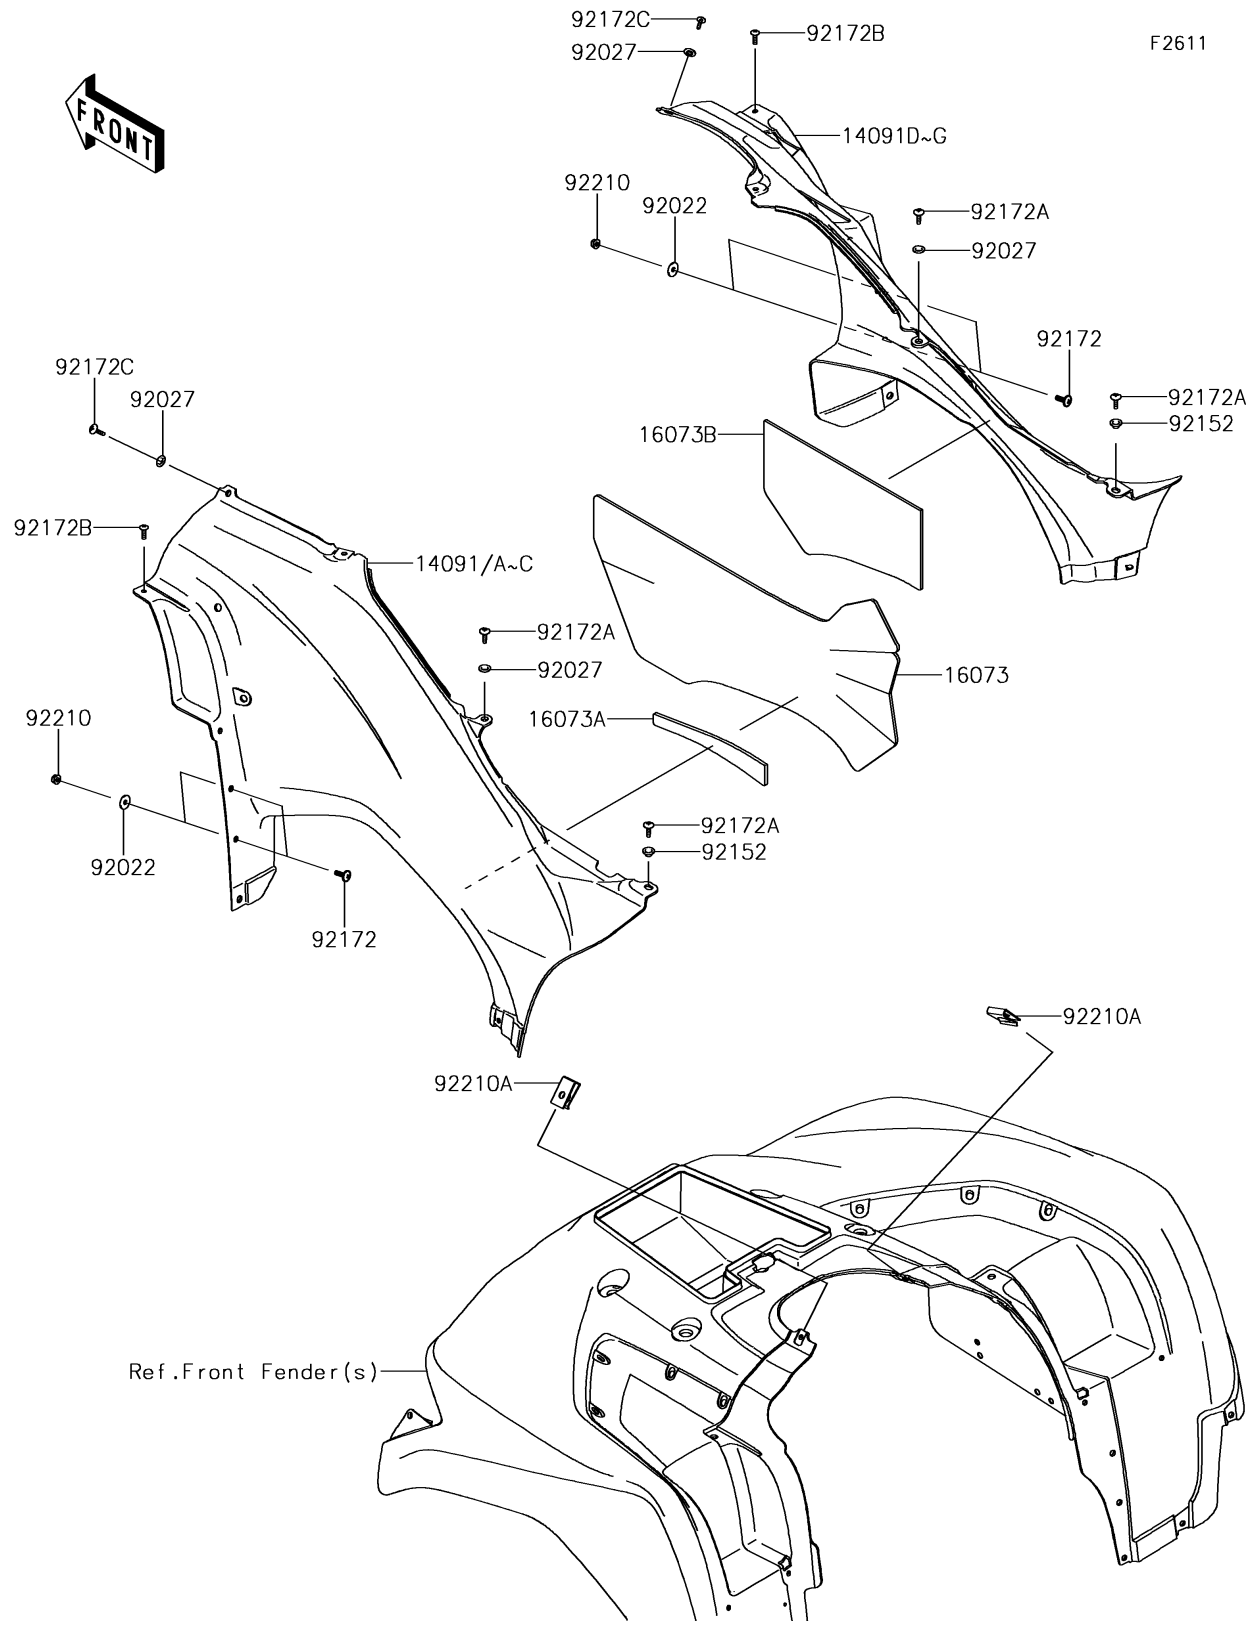

2019 BRUTE FORCE® 750 4x4i EPS PARTS DIAGRAM

Side Covers

2019 BRUTE FORCE® 750 4x4i EPS PARTS LIST

Side Covers

ITEM NAME	PART NUMBER	QUANTITY
COVER,SIDE,LH,B.WHITE (Ref # 14091)	14091-0137-266	1
COVER,SIDE,LH,V.BLUE (Ref # 14091A)	14091-0137-40D	1
COVER,SIDE,RH,B.WHITE (Ref # 14091D)	14091-0138-266	1
COVER,SIDE,RH,V.BLUE (Ref # 14091E)	14091-0138-40D	1
INSULATOR,SIDE COVER,LH (Ref # 16073)	16073-0723	1
INSULATOR,SIDE COVER,OVERLAP (Ref # 16073A)	16073-0807	1
INSULATOR,SIDE COVER,RH (Ref # 16073B)	16073-0808	1
WASHER,6.5X20X1.6 (Ref # 92022)	92022-1557	4
COLLAR (Ref # 92027)	92027-4020	4
COLLAR,6.3X8.3X7.2 (Ref # 92152)	92152-1865	2
SCREW,6X18 (Ref # 92172)	92172-0002	4
SCREW,6X16 (Ref # 92172A)	92172-0236	4
SCREW,5X18 (Ref # 92172B)	92172-0428	2
SCREW,TAPPING,6X20 (Ref # 92172C)	92172-0883	2
NUT,LOCK,FLANGED,6MM (Ref # 92210)	92210-0303	4
NUT,LEAF SPRING,6MM (Ref # 92210A)	92210-0624	2