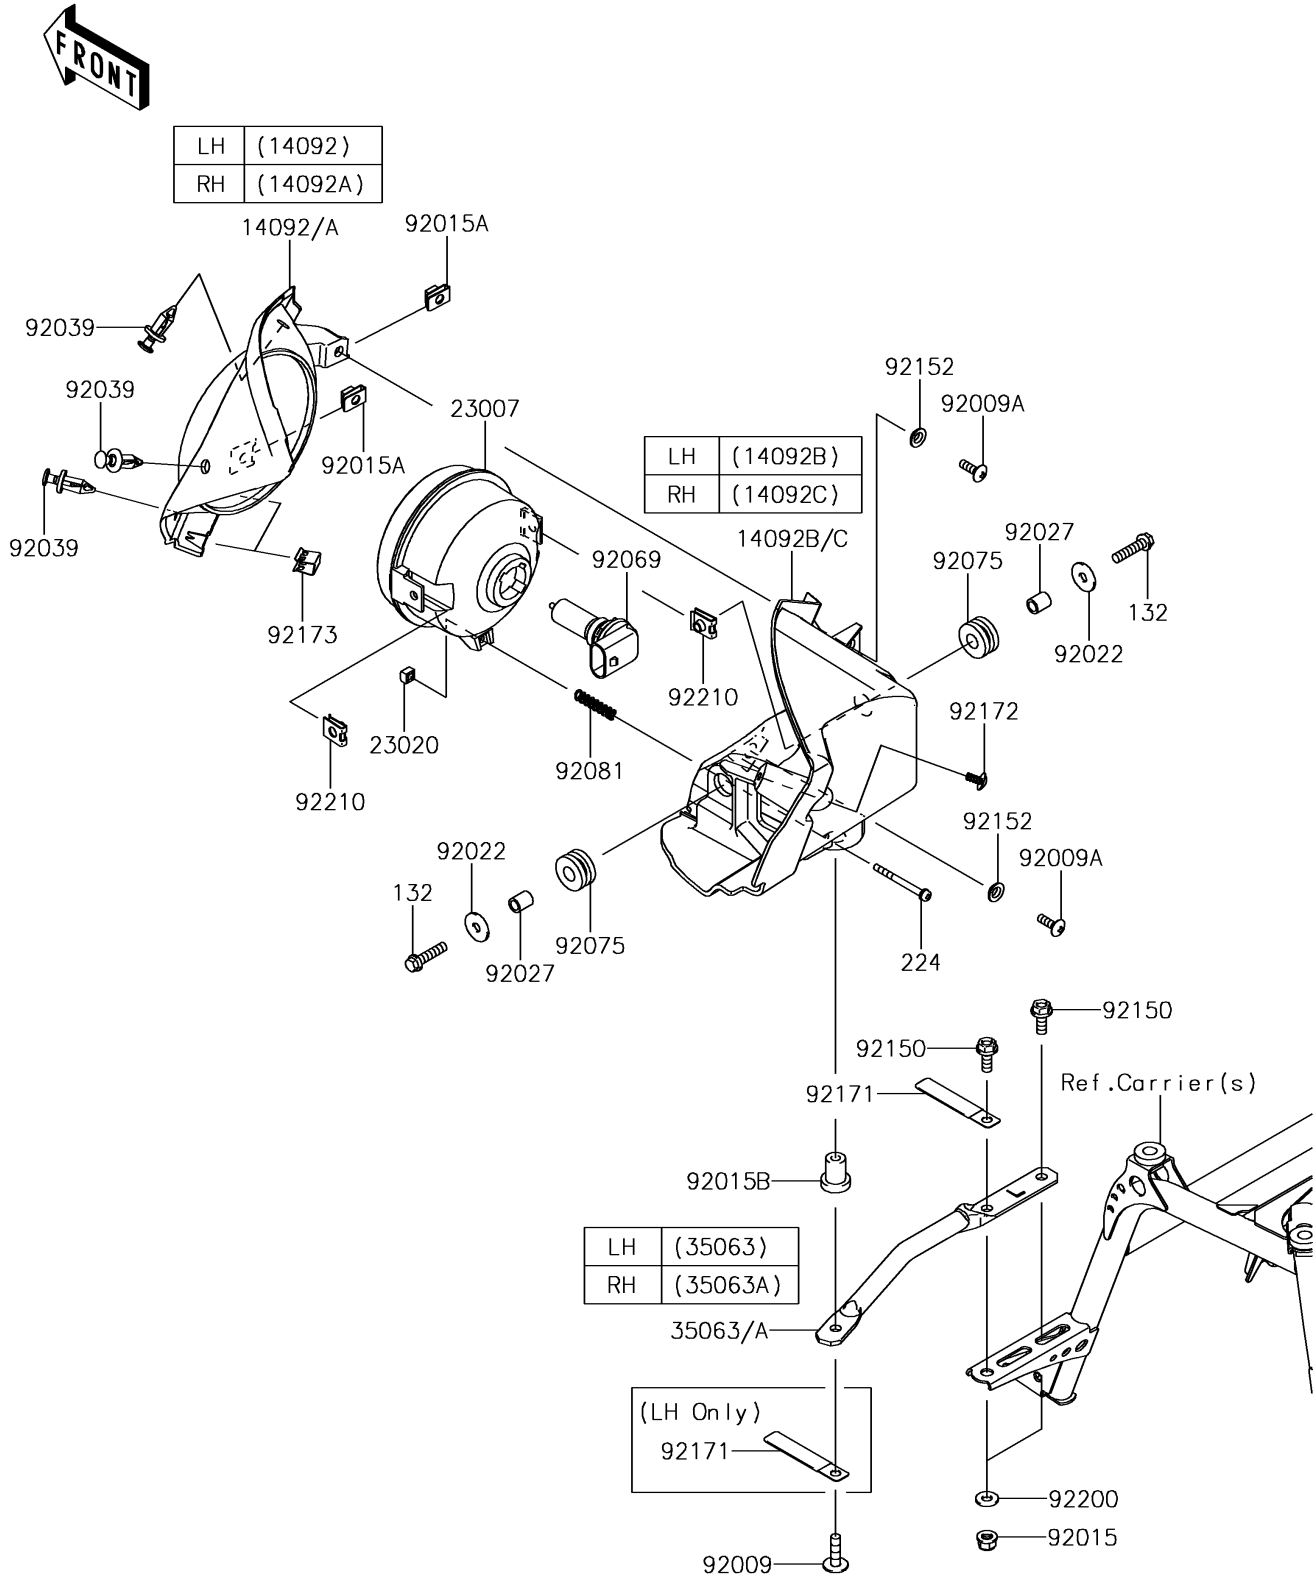

2017 BRUTE FORCE® 750 4x4i EPS PARTS DIAGRAM

Headlight(s)

F2710

2017 BRUTE FORCE® 750 4x4i EPS PARTS LIST

Headlight(s)

ITEM NAME	PART NUMBER	QUANTITY
BOLT-FLANGED-SMALL,6X25 (Ref # 132)	132BA0625	4
COVER,HEAD LAMP,LH,F.BLACK (Ref # 14092)	14092-0190-6Z	1
COVER,HEAD LAMP,RH,F.BLACK (Ref # 14092A)	14092-0191-6Z	1
COVER,RR HEAD LAMP,LH (Ref # 14092B)	14092-0192	1
COVER,RR HEAD LAMP,RH (Ref # 14092C)	14092-0193	1
SCREW-PAN-WP-CROS,4X45 (Ref # 224)	224AA0445	2
LENS-COMP,HEAD LAMP (Ref # 23007)	23007-0096	2
NUT,4MM,FOCUS ADJUST (Ref # 23020)	23020-018	2
STAY,HEAD LAMP,LH (Ref # 35063)	35063-0806	1
STAY,HEAD LAMP,RH (Ref # 35063A)	35063-0807	1
SCREW,6X22,BLACK (Ref # 92009)	92009-1256	2
SCREW,5X16,BLACK (Ref # 92009A)	92009-1654	4
NUT,LOCK,FLANGED,6MM (Ref # 92015)	92015-1339	4
NUT,5MM (Ref # 92015A)	92015-1627	4
NUT,RUBBER,6MM (Ref # 92015B)	92015-1692	2
WASHER,6.5X20X1.6 (Ref # 92022)	92022-125	4
COLLAR,6.8X10X12 (Ref # 92027)	92027-162	4
RIVET (Ref # 92039)	92039-0776	6
BULB,12V 35/35W (Ref # 92069)	92069-0019	2
DAMPER,10X24X12 (Ref # 92075)	92075-1690	4
SPRING,FOCUS ADJUST (Ref # 92081)	92081-1896	2
BOLT,FLANGED,6X15 (Ref # 92150)	92150-1015	4
COLLAR (Ref # 92152)	92152-0250	4
CLAMP,L=60 (Ref # 92171)	92171-0652	3
SCREW,TAPPING,5X10 (Ref # 92172)	92172-0262	2
CLAMP (Ref # 92173)	92173-0104	4
WASHER,6.5X14.5X1.5 (Ref # 92200)	92200-3775	4
NUT (Ref # 92210)	92210-1323	4