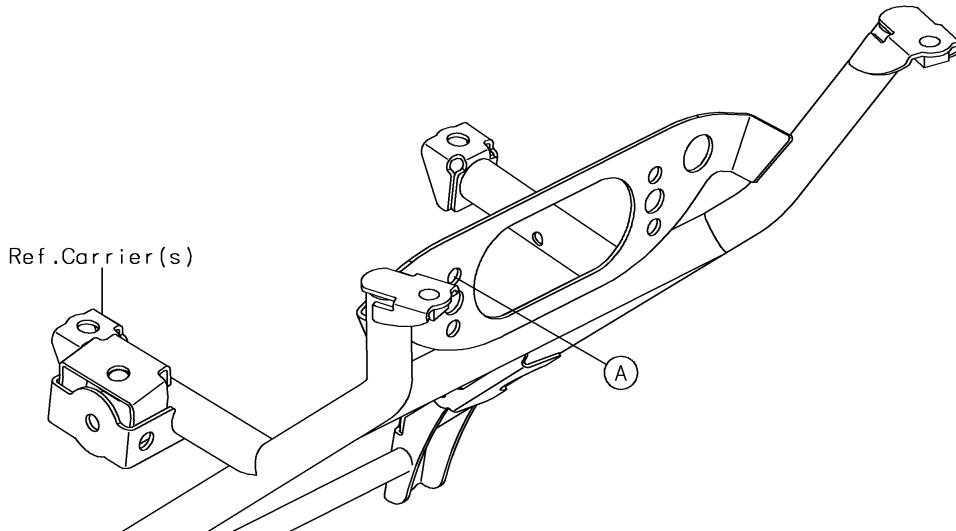

2017 BRUTE FORCE[®] 750 4x4i EPS PARTS DIAGRAM

Taillight(s)

F2720

2017 BRUTE FORCE® 750 4x4i EPS PARTS LIST

Taillight(s)

ITEM NAME	PART NUMBER	QUANTITY
BRACKET,TAIL LAMP (Ref # 11051)	11051-1870	1
GASKET,TAIL LAMP LENS (Ref # 11061)	11061-0055	1
SCREW-PAN-CROS,4X40 (Ref # 220)	220AA0440	2
LAMP-ASSY-TAIL (Ref # 23024)	23024-0302	1
LENS,TAIL LAMP (Ref # 23026)	23026-1230	1
BULB,12V 21/5W (Ref # 92069)	92069-063	1
DAMPER,TAIL LAMP (Ref # 92160)	92160-1053	2