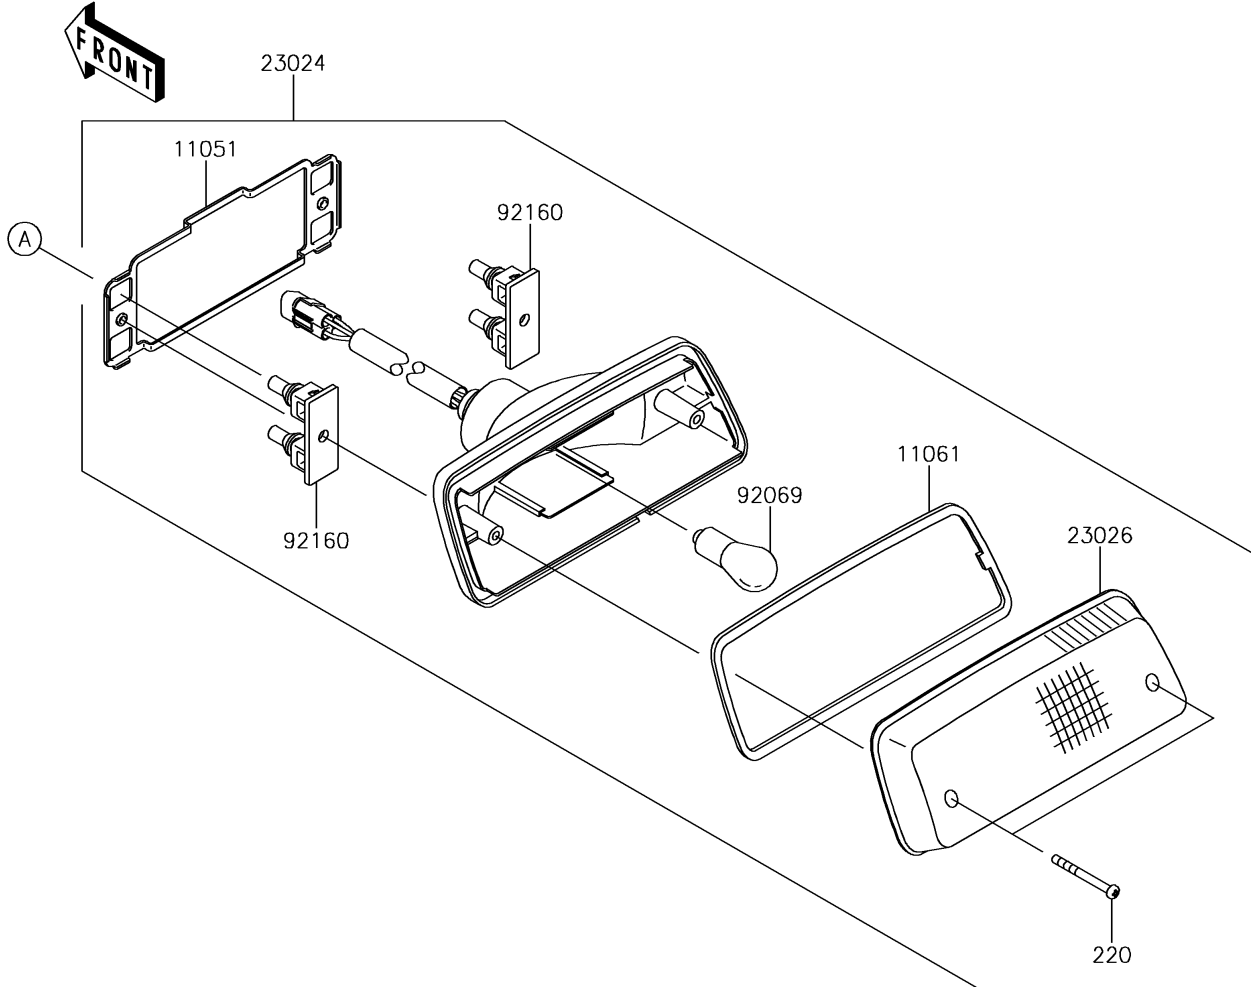

2017 BRUTE FORCE[®] 750 4x4i EPS PARTS DIAGRAM

Taillight(s)

F2720

2017 BRUTE FORCE® 750 4x4i EPS PARTS LIST

Taillight(s)

ITEM NAME	PART NUMBER	QUANTITY
BRACKET,TAIL LAMP (Ref # 11051)	11051-1870	1
GASKET,TAIL LAMP LENS (Ref # 11061)	11061-0055	1
SCREW-PAN-CROS,4X40 (Ref # 220)	220AA0440	2
LAMP-ASSY-TAIL (Ref # 23024)	23024-0302	1
LENS,TAIL LAMP (Ref # 23026)	23026-1230	1
BULB,12V 21/5W (Ref # 92069)	92069-063	1
DAMPER,TAIL LAMP (Ref # 92160)	92160-1053	2