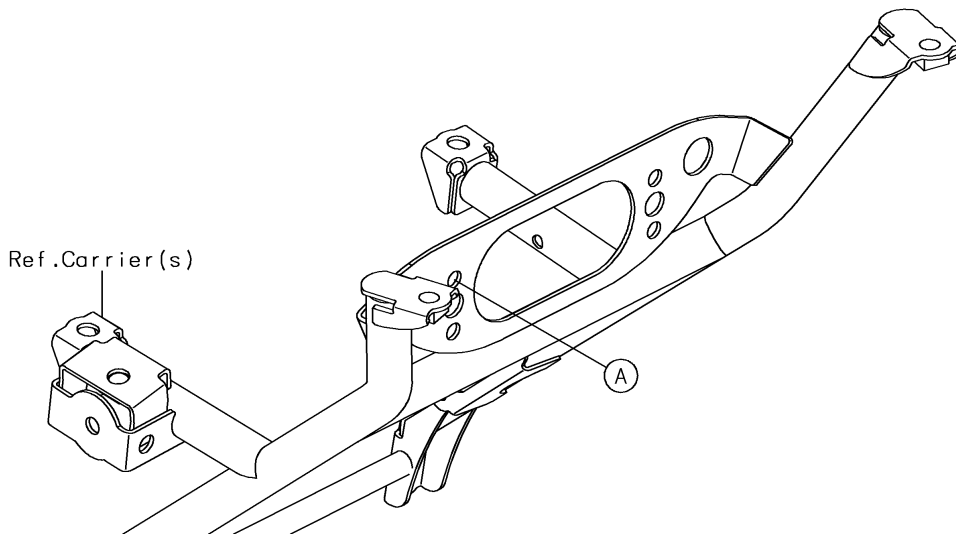

# 2019 BRUTE FORCE® 750 4x4i EPS PARTS DIAGRAM

Taillight(s)

F2720

## 2019 BRUTE FORCE® 750 4x4i EPS PARTS LIST

Taillight(s)

ITEM NAME	PART NUMBER	QUANTITY
BRACKET,TAIL LAMP (Ref # 11051)	11051-1870	1
GASKET,TAIL LAMP LENS (Ref # 11061)	11061-0055	1
SCREW-PAN-CROS,4X40 (Ref # 220)	220AA0440	2
LAMP-ASSY-TAIL (Ref # 23024)	23024-0302	1
LENS,TAIL LAMP (Ref # 23026)	23026-1230	1
BULB,12V 21/5W (Ref # 92069)	92069-063	1
DAMPER,TAIL LAMP (Ref # 92160)	92160-1053	2