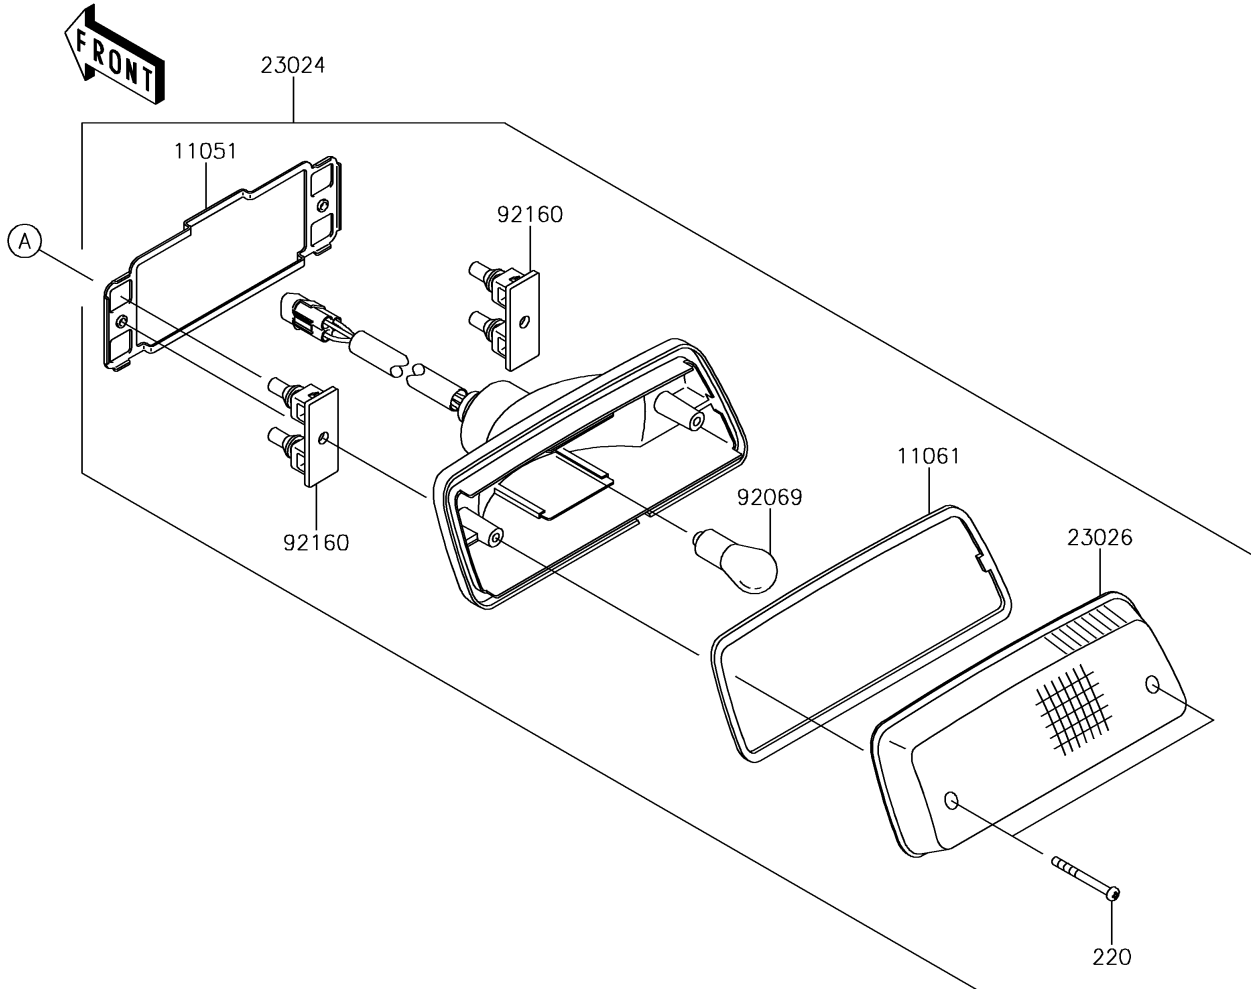

# 2019 BRUTE FORCE® 750 4x4i EPS PARTS DIAGRAM

Taillight(s)

F2720

## 2019 BRUTE FORCE® 750 4x4i EPS PARTS LIST

Taillight(s)

ITEM NAME	PART NUMBER	QUANTITY
BRACKET,TAIL LAMP (Ref # 11051)	11051-1870	1
GASKET,TAIL LAMP LENS (Ref # 11061)	11061-0055	1
SCREW-PAN-CROS,4X40 (Ref # 220)	220AA0440	2
LAMP-ASSY-TAIL (Ref # 23024)	23024-0302	1
LENS,TAIL LAMP (Ref # 23026)	23026-1230	1
BULB,12V 21/5W (Ref # 92069)	92069-063	1
DAMPER,TAIL LAMP (Ref # 92160)	92160-1053	2