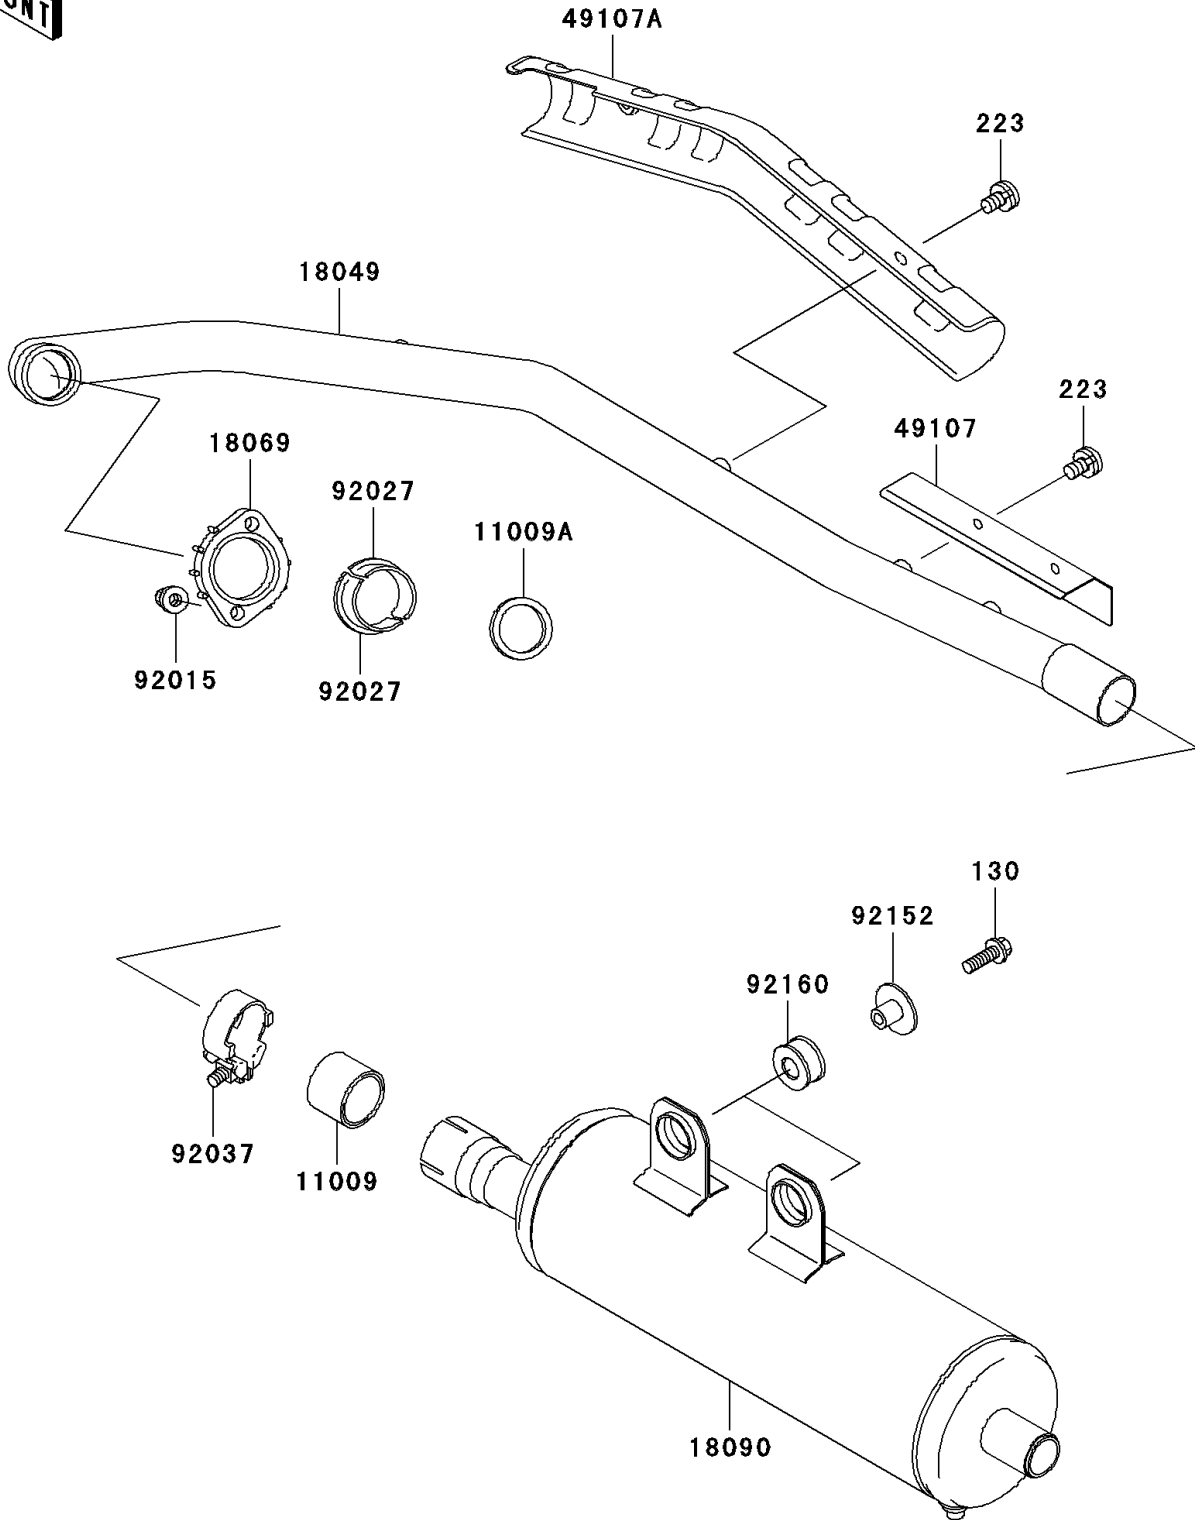

2001 Prairie 300 PARTS DIAGRAM

Muffler(s)

E1140

2001 Prairie 300 PARTS LIST

Muffler(s)

ITEM NAME	PART NUMBER	QUANTITY
BOLT-FLANGED,8X30 (Ref # 130)	130J0830	2
SCREW-PAN-WS-CROS,6X10 (Ref # 223)	223C0610	4
GASKET,EXHAUST PIPE CONNECTING (Ref # 11009)	11009-1667	1
GASKET,EXHAUST PIPE HOLDER (Ref # 11009A)	11009-1866	1
PIPE-EXHAUST (Ref # 18049)	18049-1884	1
HOLDER-EXHAUST PIPE (Ref # 18069)	18069-1014	1
BODY-COMP-MUFFLER (Ref # 18090)	18090-1675	1
COVER-EXHAUST PIPE (Ref # 49107)	49107-1130	1
COVER-EXHAUST PIPE (Ref # 49107A)	49107-1135	1
NUT,8MM (Ref # 92015)	92015-1402	2
COLLAR,EXHAUST PIPE (Ref # 92027)	92027-264	2
CLAMP,42MM (Ref # 92037)	92037-1349	1
COLLAR,MUFFLER (Ref # 92152)	92152-1152	2
DAMPER,MUFFLER (Ref # 92160)	92160-1990	2