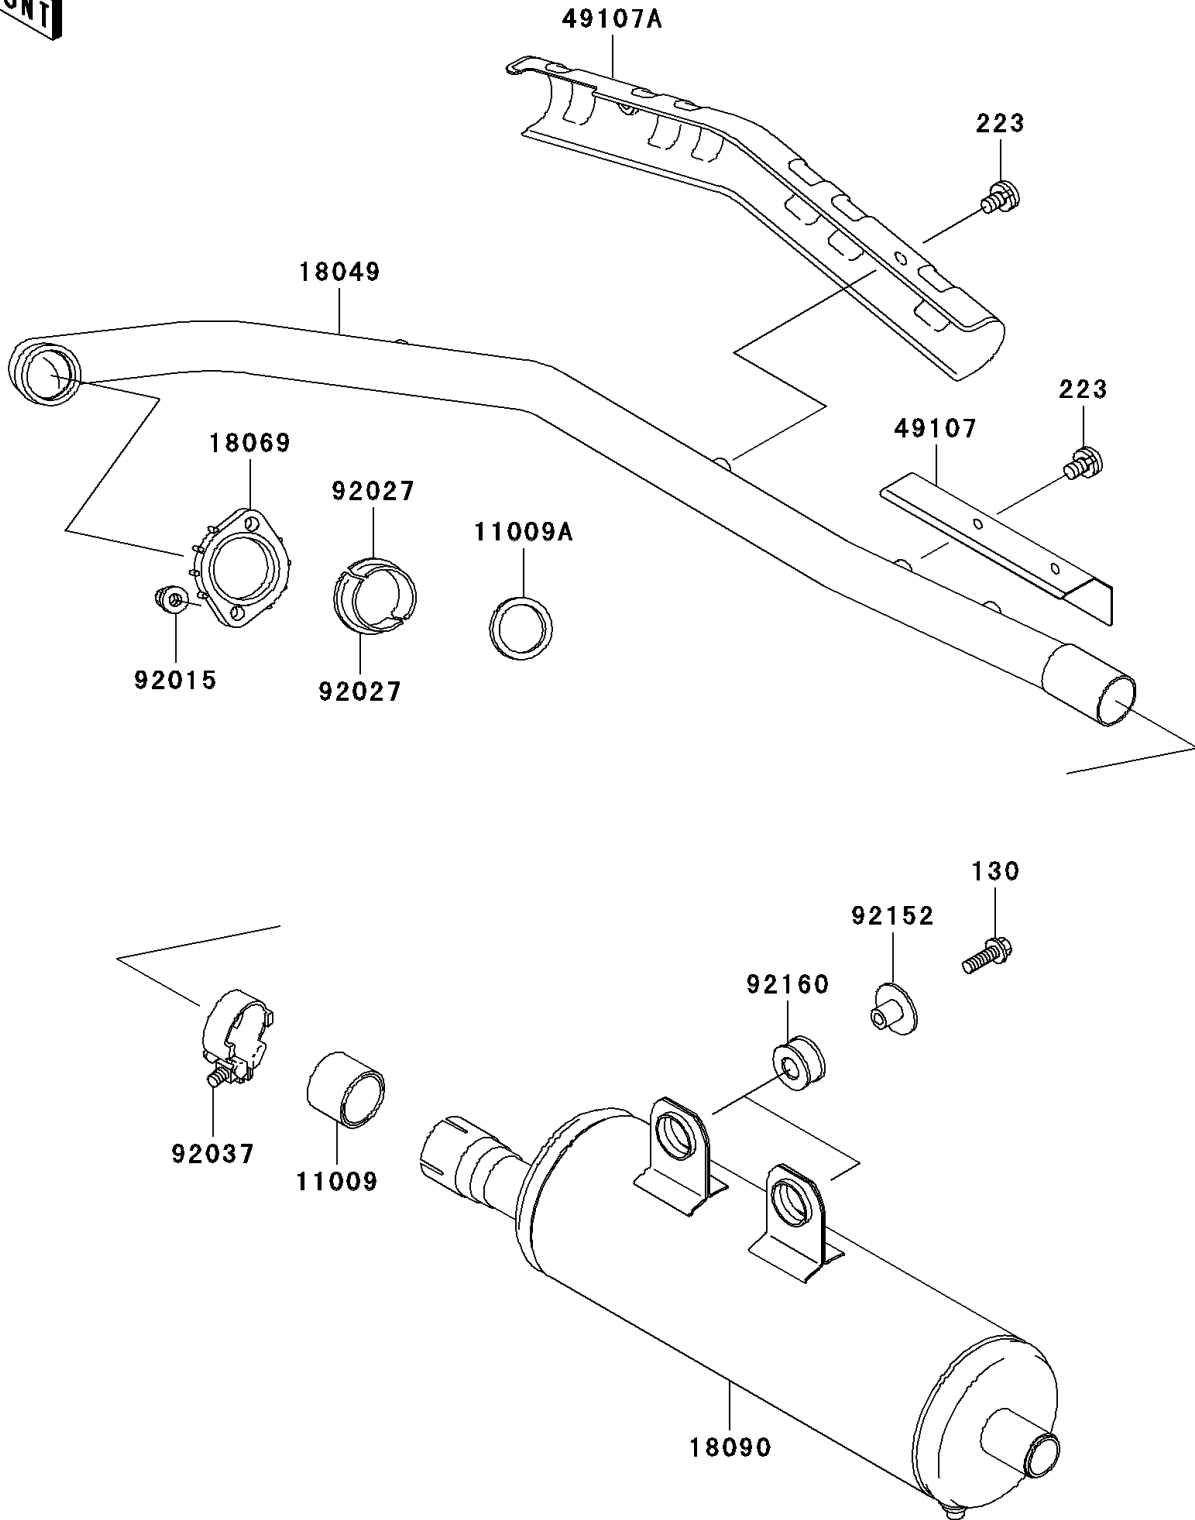

2002 Prairie 300 PARTS DIAGRAM

Muffler(s)

E1140

2002 Prairie 300 PARTS LIST

Muffler(s)

ITEM NAME	PART NUMBER	QUANTITY
BOLT-FLANGED,8X30 (Ref # 130)	130J0830	2
SCREW-PAN-WS-CROS,6X10 (Ref # 223)	223C0610	4
GASKET,EXHAUST PIPE CONNECTING (Ref # 11009)	11009-1667	1
GASKET,EXHAUST PIPE HOLDER (Ref # 11009A)	11009-1866	1
PIPE-EXHAUST (Ref # 18049)	18049-1884	1
HOLDER-EXHAUST PIPE (Ref # 18069)	18069-1014	1
BODY-COMP-MUFFLER (Ref # 18090)	18090-1675	1
COVER-EXHAUST PIPE (Ref # 49107)	49107-1130	1
COVER-EXHAUST PIPE (Ref # 49107A)	49107-1135	1
NUT,8MM (Ref # 92015)	92015-1402	2
COLLAR,EXHAUST PIPE (Ref # 92027)	92027-264	2
CLAMP,42MM (Ref # 92037)	92037-1349	1
COLLAR,MUFFLER (Ref # 92152)	92152-1152	2
DAMPER,MUFFLER (Ref # 92160)	92160-1990	2