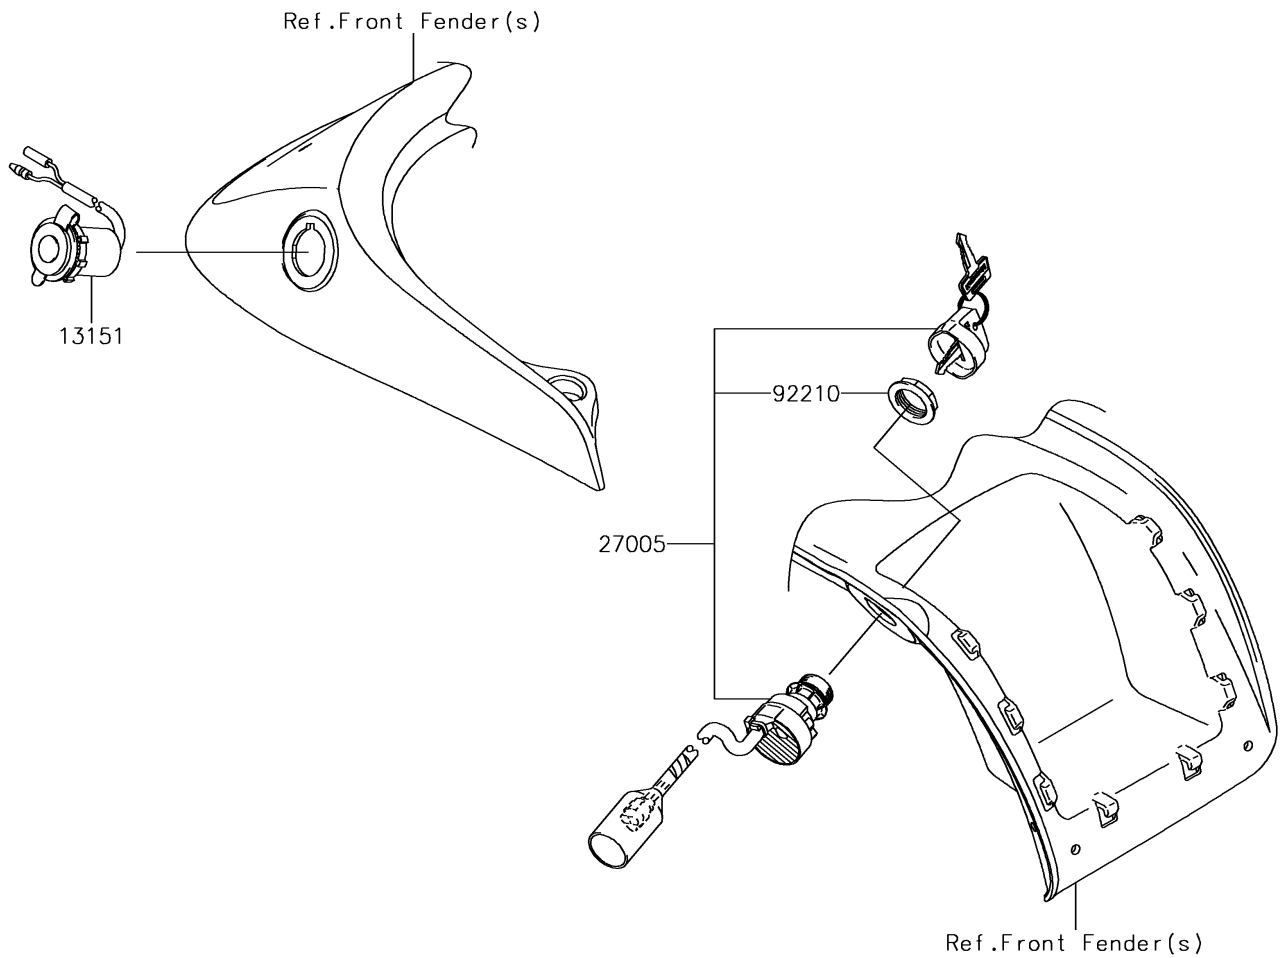

2019 BRUTE FORCE® 750 4x4i EPS PARTS DIAGRAM

Ignition Switch

F2770

2019 BRUTE FORCE® 750 4x4i EPS PARTS LIST

Ignition Switch

ITEM NAME	PART NUMBER	QUANTITY
SWITCH-COMP,D.C. TERMINAL (Ref # 13151)	13151-0557	1
COVER,KEY (Ref # 14024)	14024-1551	4
SWITCH-ASSY-IGNITION (Ref # 27005)	27005-0019	1
KEY-LOCK,BLANK (Ref # 27008)	27008-1041	1
KEY-LOCK,BLANK (Ref # 27008A)	27008-1042	1
KEY-LOCK,BLANK (Ref # 27008B)	27008-1043	1
KEY-LOCK,BLANK (Ref # 27008C)	27008-1044	1
KEY-LOCK,BLANK,W/COVER (Ref # 27008D)	27008-1132	1
KEY-LOCK,BLANK,W/COVER (Ref # 27008E)	27008-1133	1
KEY-LOCK,BLANK,W/COVER (Ref # 27008F)	27008-1134	1
KEY-LOCK,BLANK,W/COVER (Ref # 27008G)	27008-1135	1
NUT,IGNITION SWITCH (Ref # 92210)	92210-1109	1