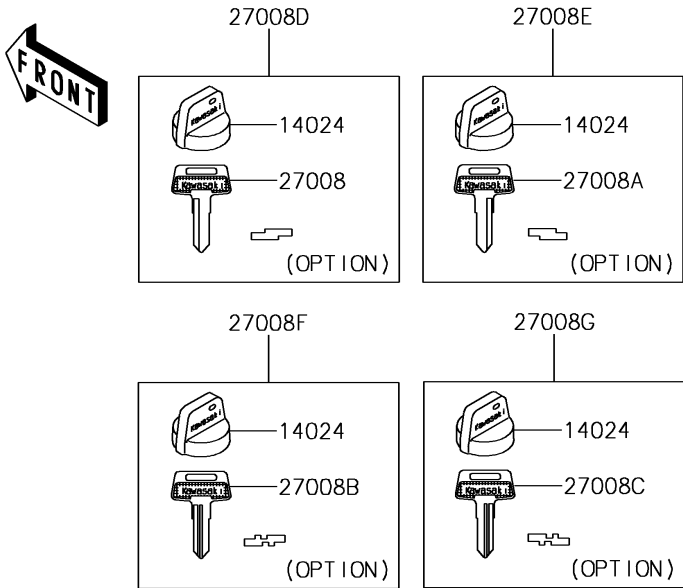

2019 BRUTE FORCE® 750 4x4i EPS PARTS DIAGRAM

Ignition Switch

F2770

2019 BRUTE FORCE® 750 4x4i EPS PARTS LIST

Ignition Switch

ITEM NAME	PART NUMBER	QUANTITY
SWITCH-COMP,D.C. TERMINAL (Ref # 13151)	13151-0557	1
COVER,KEY (Ref # 14024)	14024-1551	4
SWITCH-ASSY-IGNITION (Ref # 27005)	27005-0019	1
KEY-LOCK,BLANK (Ref # 27008)	27008-1041	1
KEY-LOCK,BLANK (Ref # 27008A)	27008-1042	1
KEY-LOCK,BLANK (Ref # 27008B)	27008-1043	1
KEY-LOCK,BLANK (Ref # 27008C)	27008-1044	1
KEY-LOCK,BLANK,W/COVER (Ref # 27008D)	27008-1132	1
KEY-LOCK,BLANK,W/COVER (Ref # 27008E)	27008-1133	1
KEY-LOCK,BLANK,W/COVER (Ref # 27008F)	27008-1134	1
KEY-LOCK,BLANK,W/COVER (Ref # 27008G)	27008-1135	1
NUT,IGNITION SWITCH (Ref # 92210)	92210-1109	1