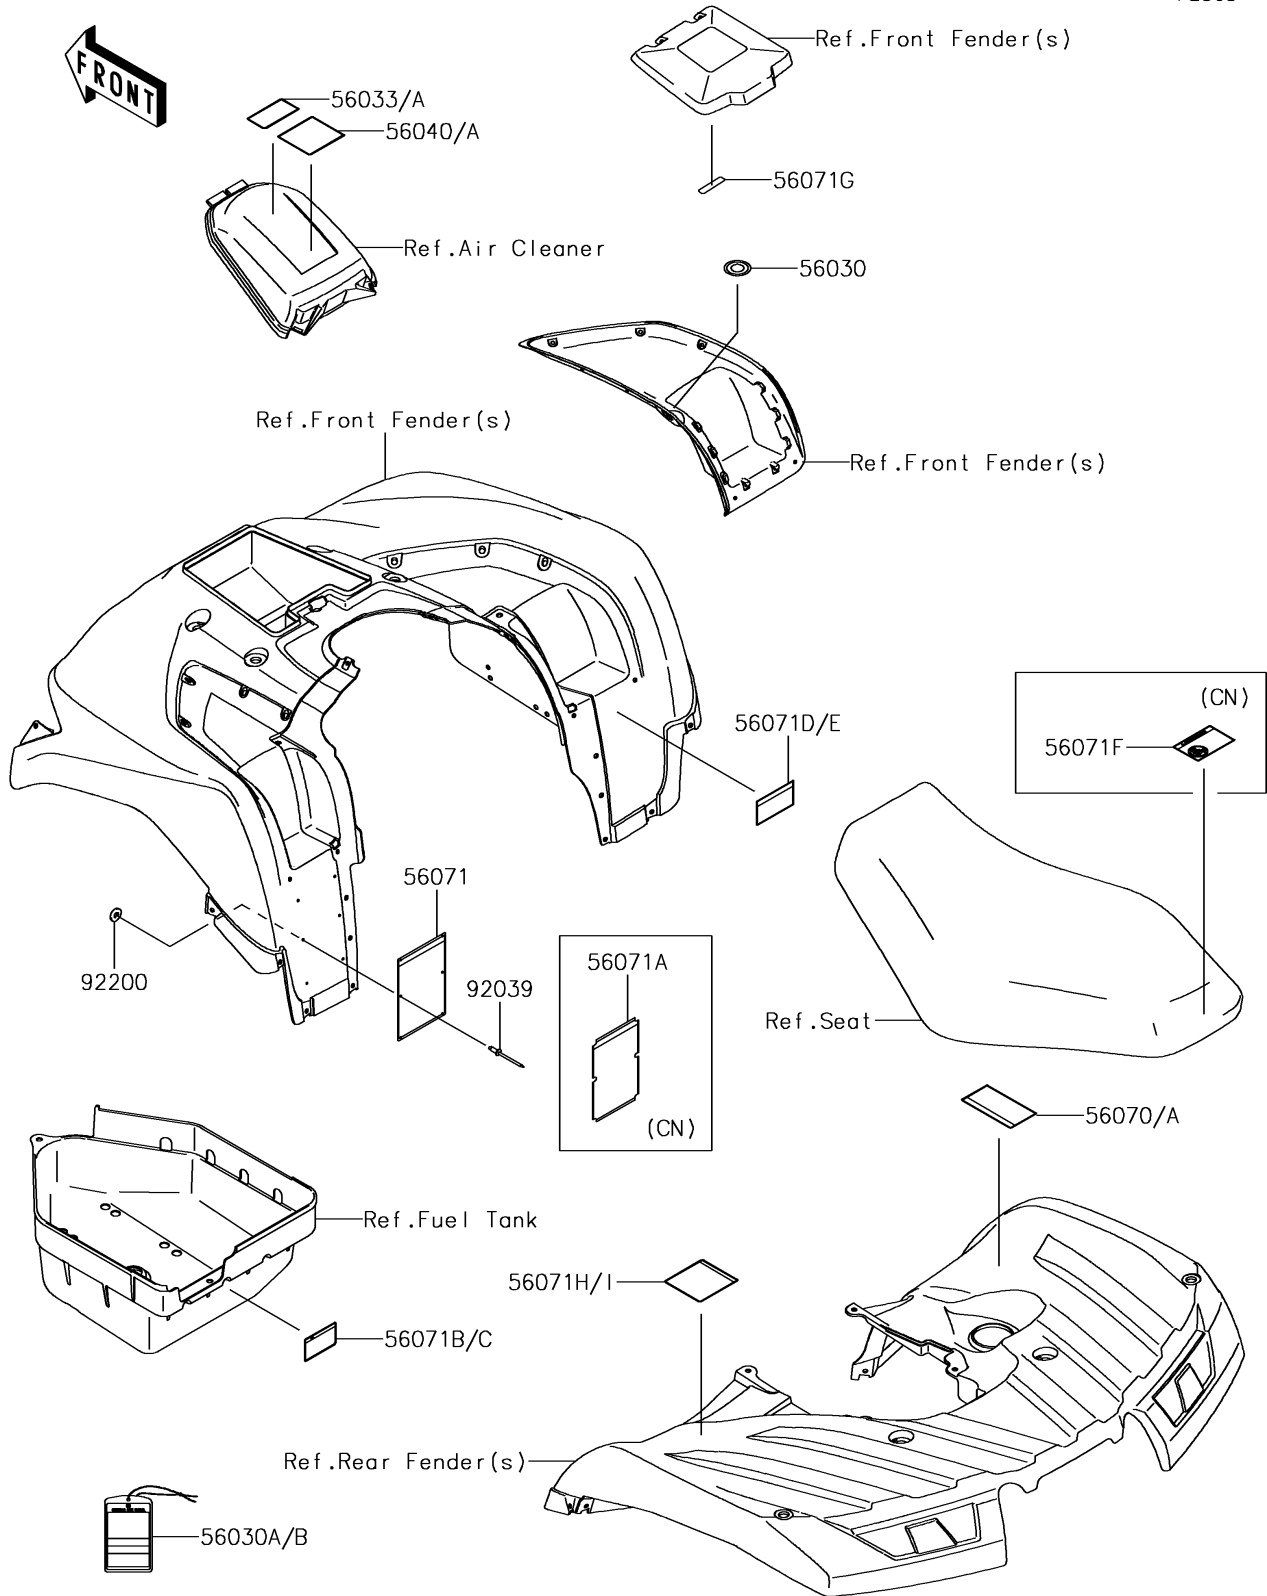

# 2017 BRUTE FORCE® 750 4x4i EPS PARTS DIAGRAM

Labels

F2860

## 2017 BRUTE FORCE® 750 4x4i EPS PARTS LIST

### Labels

ITEM NAME	PART NUMBER	QUANTITY
LABEL,IGNITION SWITCH (Ref # 56030)	56030-0018	1
LABEL,HANGTAG (Ref # 56030A)	56030-0194	1
LABEL,HANGTAG (Ref # 56030B)	56030-0197	1
LABEL-MANUAL,AIR CLEANER (Ref # 56033)	56033-0064	1
LABEL-MANUAL,AIR CLEANER (Ref # 56033A)	56033-0308	1
LABEL-WARNING,UNDER 16 (Ref # 56040)	56040-1276	1
LABEL-WARNING,AGE (Ref # 56040A)	56040-1325	1
LABEL-WARNING,DRIVE BELT (Ref # 56070)	56070-0038	1
LABEL-WARNING,DRIVE BELT (Ref # 56070A)	56070-0039	1
LABEL-WARNING,SERIOUS INJURY (Ref # 56071)	56071-0057	1
LABEL-WARNING,GENERAL (Ref # 56071A)	56071-0059	1
LABEL-WARNING,TOWING (Ref # 56071B)	56071-0079	1
LABEL-WARNING,TRAILER TOWING (Ref # 56071C)	56071-0080	1
LABEL-WARNING,SHIFT LEVER (Ref # 56071D)	56071-0090	1
LABEL-WARNING,SHIFT LEVER (Ref # 56071E)	56071-0092	1
LABEL-WARNING,NO PASSENGER (Ref # 56071F)	56071-0097	1
LABEL-WARNING,STORAGE (Ref # 56071G)	56071-0199	1
LABEL-WARNING,TIRE&LOAD (Ref # 56071H)	56071-0484	1
LABEL-WARNING,TIRE&LOAD (Ref # 56071I)	56071-0485	1
RIVET,3.2X8 (Ref # 92039)	92039-3763	6
WASHER,3.5X8X1 (Ref # 92200)	92200-1251	6