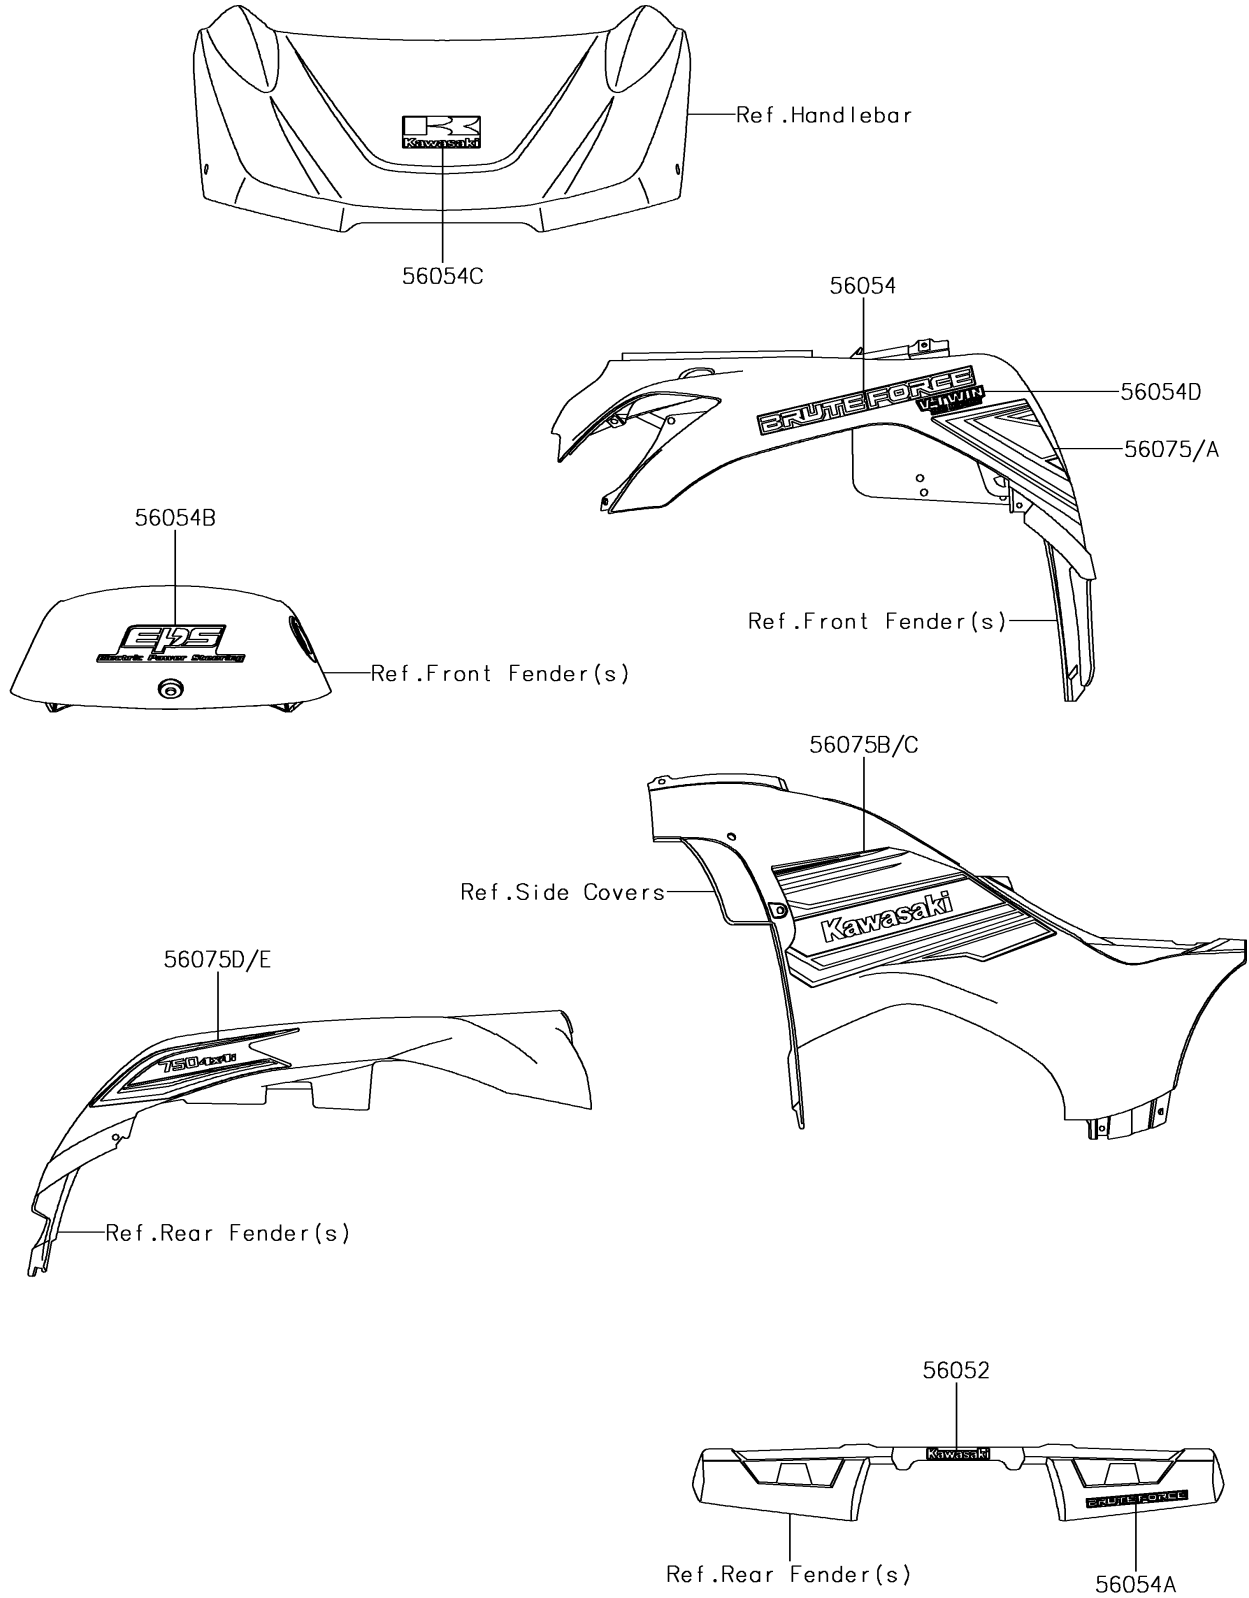

# 2016 BRUTE FORCE® 750 4x4i EPS PARTS DIAGRAM

Decals(Black)(GGF)(US)

F2861B

## 2016 BRUTE FORCE® 750 4x4i EPS PARTS LIST

Decals(Black)(GGF)(US)

ITEM NAME	PART NUMBER	QUANTITY
MARK,KAWASAKI (Ref # 56052)	56052-0928	1
MARK,FR FENDER,BRUTE FORCE (Ref # 56054)	56054-0754	2
MARK,RR FENDER,BRUTE FORCE (Ref # 56054A)	56054-0755	1
MARK,TOP COVER,EPS (Ref # 56054B)	56054-0758	1
MARK,FR HANDLE COVER (Ref # 56054C)	56054-1504	1
MARK,FR FENDER,V-TWIN (Ref # 56054D)	56054-1802	2
PATTERN,FR FENDER,LH (Ref # 56075)	56075-0606	1
PATTERN,FR FENDER,RH (Ref # 56075A)	56075-0607	1
PATTERN,SIDE COVER,LH (Ref # 56075B)	56075-0608	1
PATTERN,SIDE COVER,RH (Ref # 56075C)	56075-0609	1
PATTERN,RR FENDER,LH (Ref # 56075D)	56075-0610	1
PATTERN,RR FENDER,RH (Ref # 56075E)	56075-0611	1