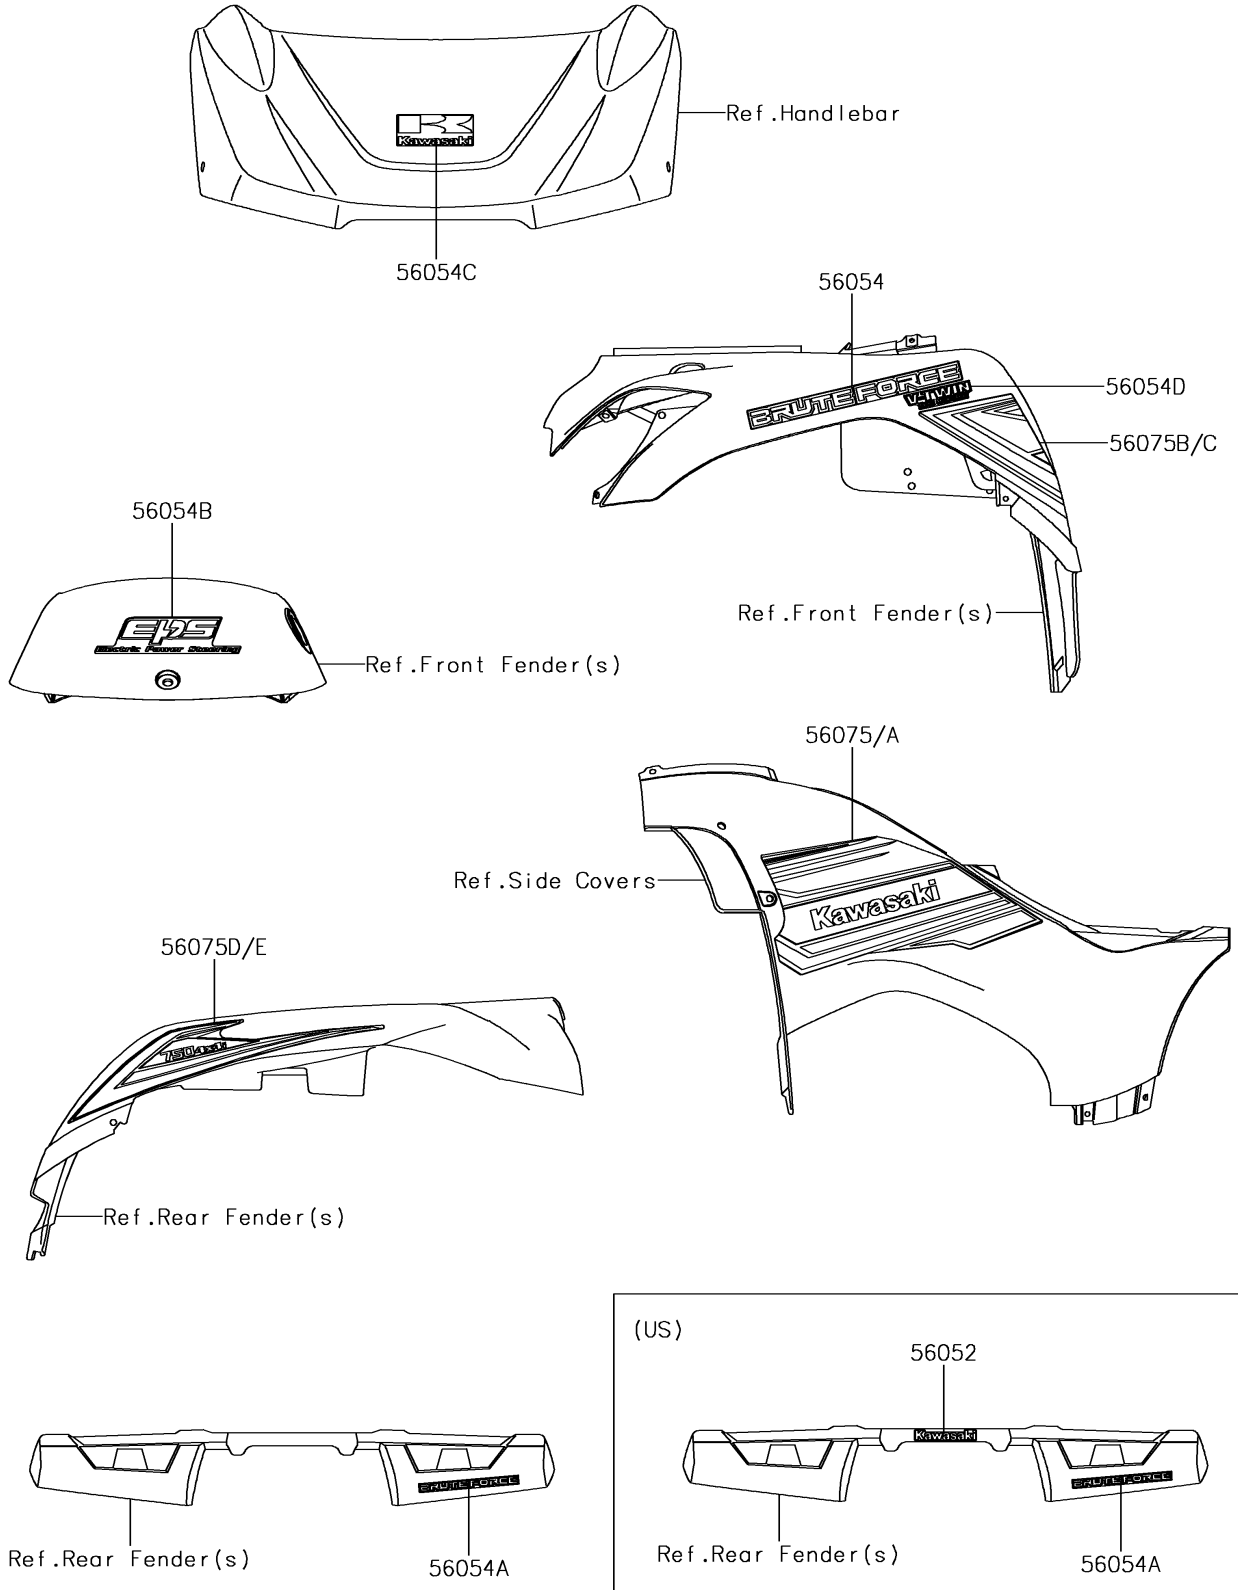

2017 BRUTE FORCE® 750 4x4i EPS PARTS DIAGRAM

Decals(Black)(GHF)

F2861D

2017 BRUTE FORCE® 750 4x4i EPS PARTS LIST

Decals(Black)(GHF)

ITEM NAME	PART NUMBER	QUANTITY
MARK,KAWASAKI (Ref # 56052)	56052-0928	1
MARK,FR FENDER,BRUTE FORCE (Ref # 56054)	56054-0754	2
MARK,RR FENDER,BRUTE FORCE (Ref # 56054A)	56054-0755	1
MARK,TOP COVER,EPS (Ref # 56054B)	56054-0758	1
MARK,FR HANDLE COVER (Ref # 56054C)	56054-1504	1
MARK,FR FENDER,V-TWIN (Ref # 56054D)	56054-1802	2
PATTERN,SIDE COVER,LH (Ref # 56075)	56075-1845	1
PATTERN,SIDE COVER,RH (Ref # 56075A)	56075-1846	1
PATTERN,FR FENDER,LH (Ref # 56075B)	56075-1847	1
PATTERN,FR FENDER,RH (Ref # 56075C)	56075-1848	1
PATTERN,RR FENDER,LH (Ref # 56075D)	56075-1849	1
PATTERN,RR FENDER,RH (Ref # 56075E)	56075-1850	1