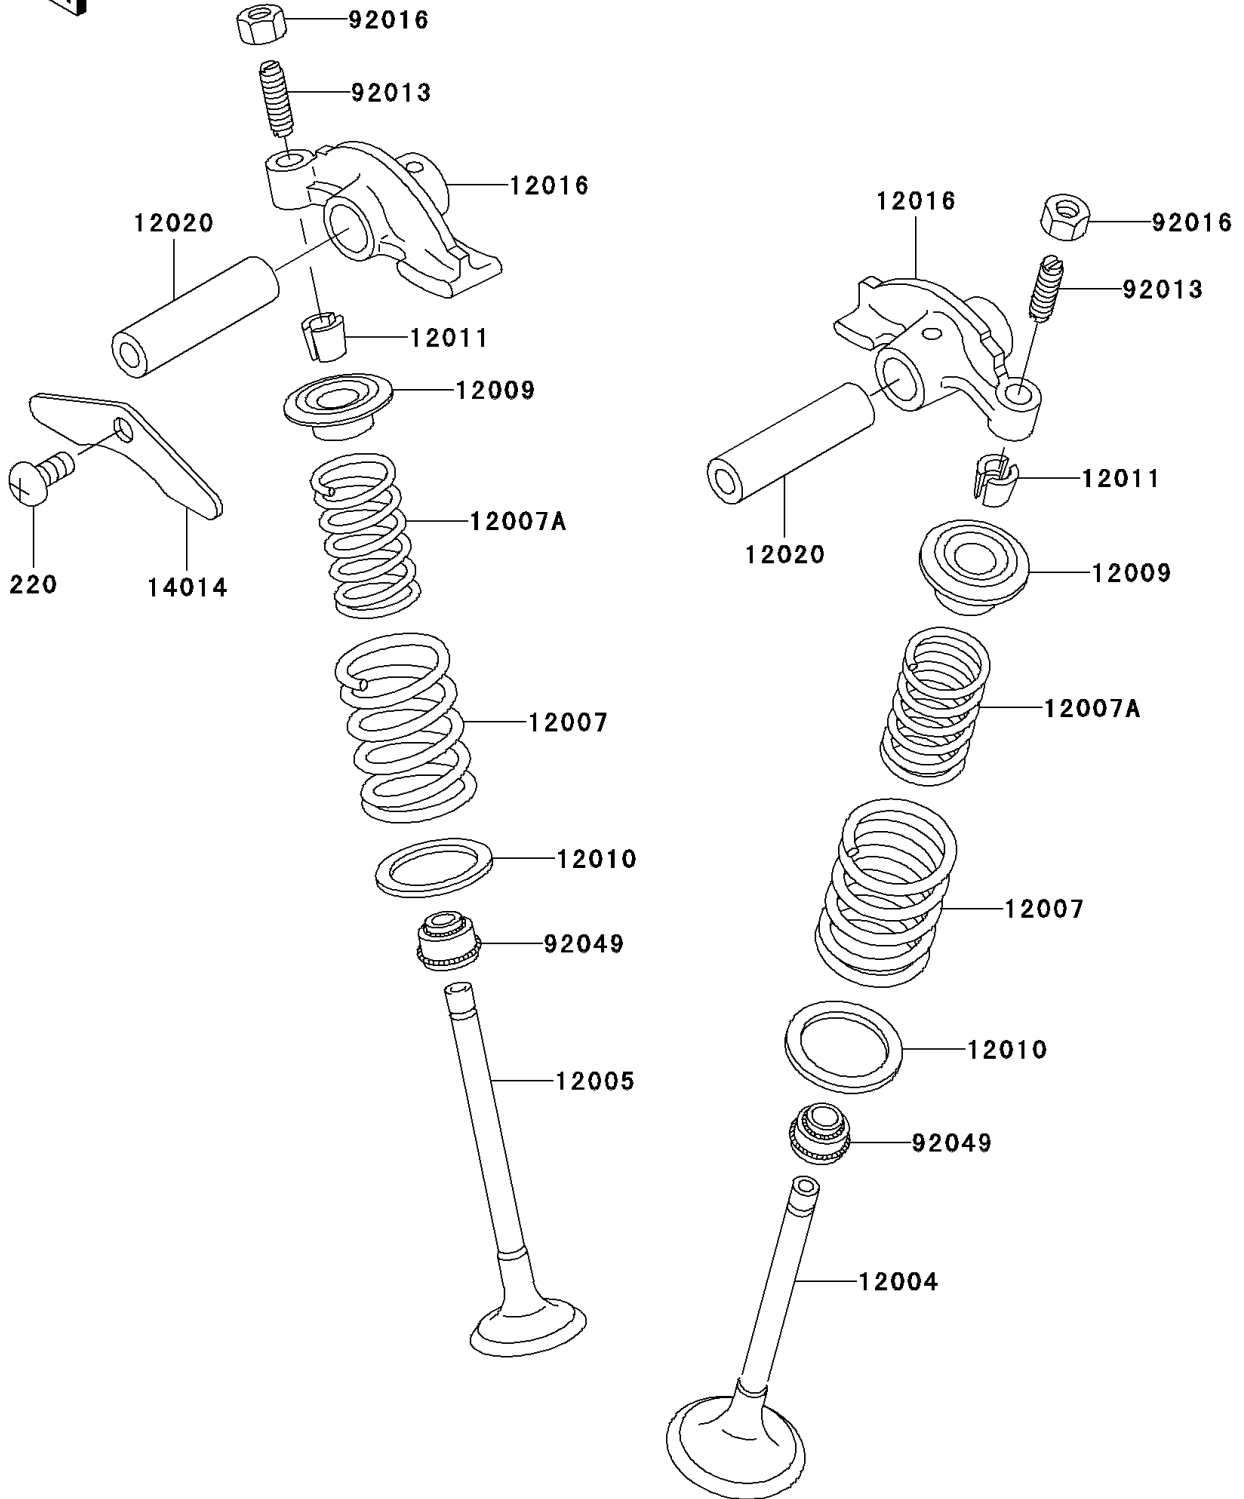

2002 Prairie 300 PARTS DIAGRAM

Valve(s)

E1210

2002 Prairie 300 PARTS LIST

Valve(s)

ITEM NAME	PART NUMBER	QUANTITY
SCREW-PAN-CROS,6X10 (Ref # 220)	220B0610	1
VALVE-INTAKE (Ref # 12004)	12004-1137	1
VALVE-EXHAUST (Ref # 12005)	12005-1275	1
SPRING-ENGINE VALVE,OUTER (Ref # 12007)	12007-013	2
SPRING-ENGINE VALVE,INNER (Ref # 12007A)	12007-014	2
RETAINER-VALVE SPRING (Ref # 12009)	12009-006	2
SEAT-SPRING,OUTER (Ref # 12010)	12010-005	2
COLLET,RETAINER (Ref # 12011)	12011-004	4
ARM-ROCKER (Ref # 12016)	12016-1078	2
SHAFT-ROCKER (Ref # 12020)	12020-004	2
PLATE-POSITION (Ref # 14014)	14014-034	1
SCREW,6MM (Ref # 92013)	92013-009	2
NUT,6MM (Ref # 92016)	92016-061	2
SEAL-OIL,RV37129.5 (Ref # 92049)	92049-016	2