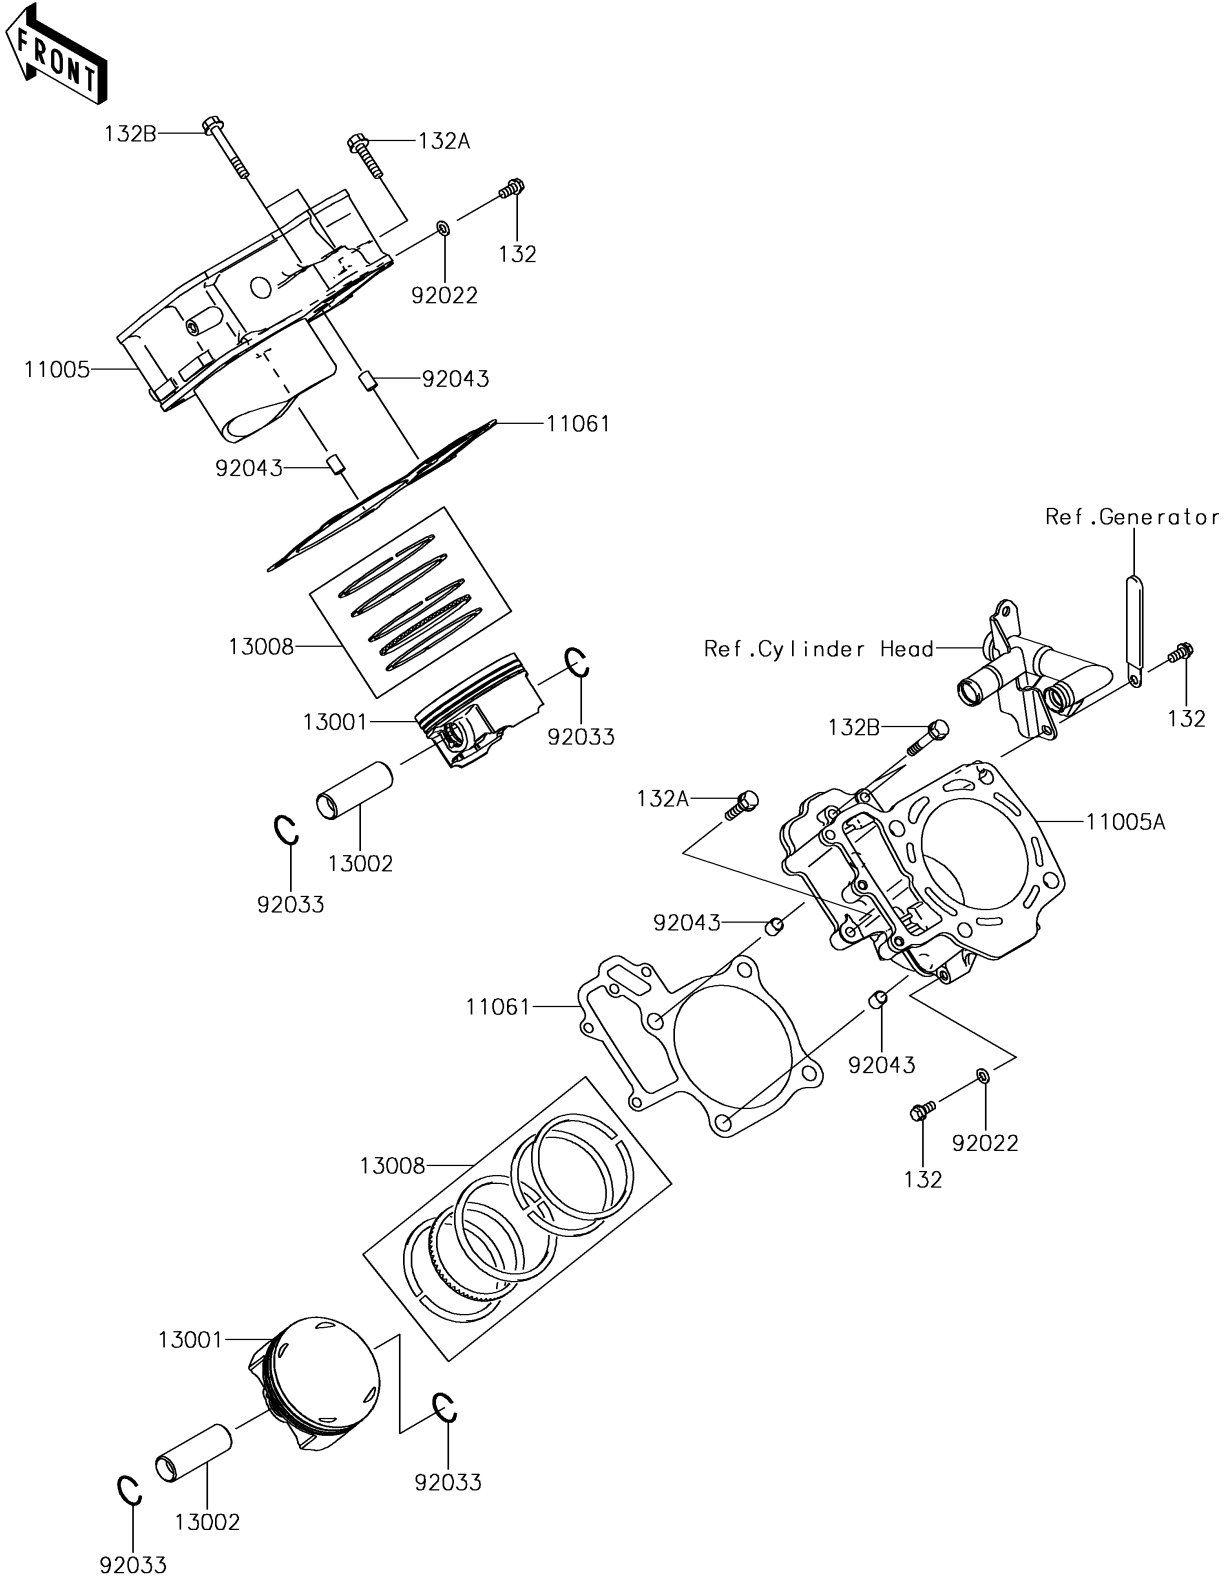

2017 BRUTE FORCE® 750 4x4i EPS CAMO PARTS DIAGRAM

Cylinder/Piston(s)

E1120

2017 BRUTE FORCE® 750 4x4i EPS CAMO PARTS LIST

Cylinder/Piston(s)

ITEM NAME	PART NUMBER	QUANTITY
CYLINDER-ENGINE,FR (Ref # 11005)	11005-0592	1
CYLINDER-ENGINE,RR (Ref # 11005A)	11005-0593	1
GASKET,CYLINDER BASE (Ref # 11061)	11061-0063	2
PISTON-ENGINE (Ref # 13001)	13001-0741	2
PIN-PISTON (Ref # 13002)	13002-1060	2
RING-SET-PISTON (Ref # 13008)	13008-0042	2
BOLT-FLANGED-SMALL,6X12 (Ref # 132)	132BA0612	3
BOLT-FLANGED-SMALL,6X30 (Ref # 132A)	132BA0630	2
BOLT-FLANGED-SMALL,6X40 (Ref # 132B)	132BA0640	4
WASHER,6.2X11X1 (Ref # 92022)	92022-304	2
RING-SNAP (Ref # 92033)	92033-1207	4
PIN,10.1X12X14 (Ref # 92043)	92043-4009	4