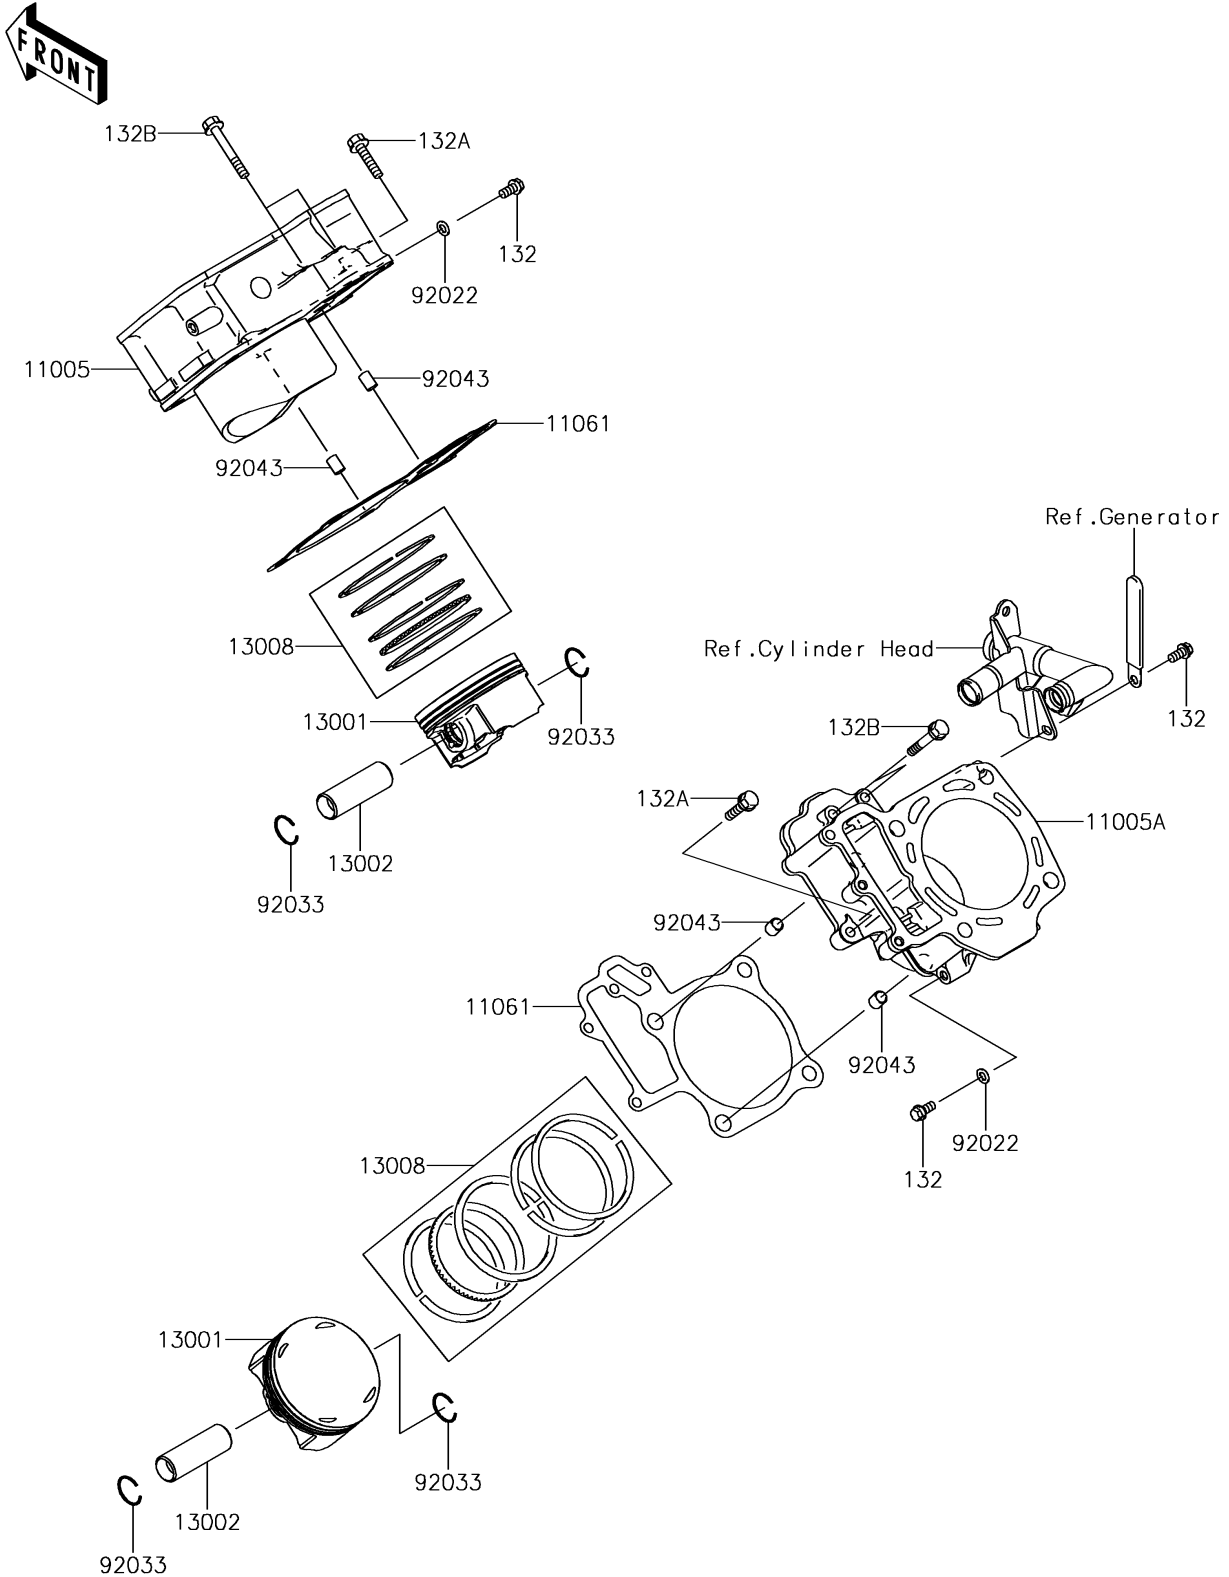

2019 BRUTE FORCE® 750 4x4i EPS CAMO PARTS DIAGRAM

Cylinder/Piston(s)

E1120

2019 BRUTE FORCE® 750 4x4i EPS CAMO PARTS LIST

Cylinder/Piston(s)

ITEM NAME	PART NUMBER	QUANTITY
CYLINDER-ENGINE,FR (Ref # 11005)	11005-0592	1
CYLINDER-ENGINE,RR (Ref # 11005A)	11005-0593	1
GASKET,CYLINDER BASE (Ref # 11061)	11061-0063	2
PISTON-ENGINE (Ref # 13001)	13001-0741	2
PIN-PISTON (Ref # 13002)	13002-1060	2
RING-SET-PISTON (Ref # 13008)	13008-0042	2
BOLT-FLANGED-SMALL,6X12 (Ref # 132)	132BA0612	3
BOLT-FLANGED-SMALL,6X30 (Ref # 132A)	132BA0630	2
BOLT-FLANGED-SMALL,6X40 (Ref # 132B)	132BA0640	4
WASHER,6.2X11X1 (Ref # 92022)	92022-304	2
RING-SNAP (Ref # 92033)	92033-1207	4
PIN,10.1X12X14 (Ref # 92043)	92043-4009	4