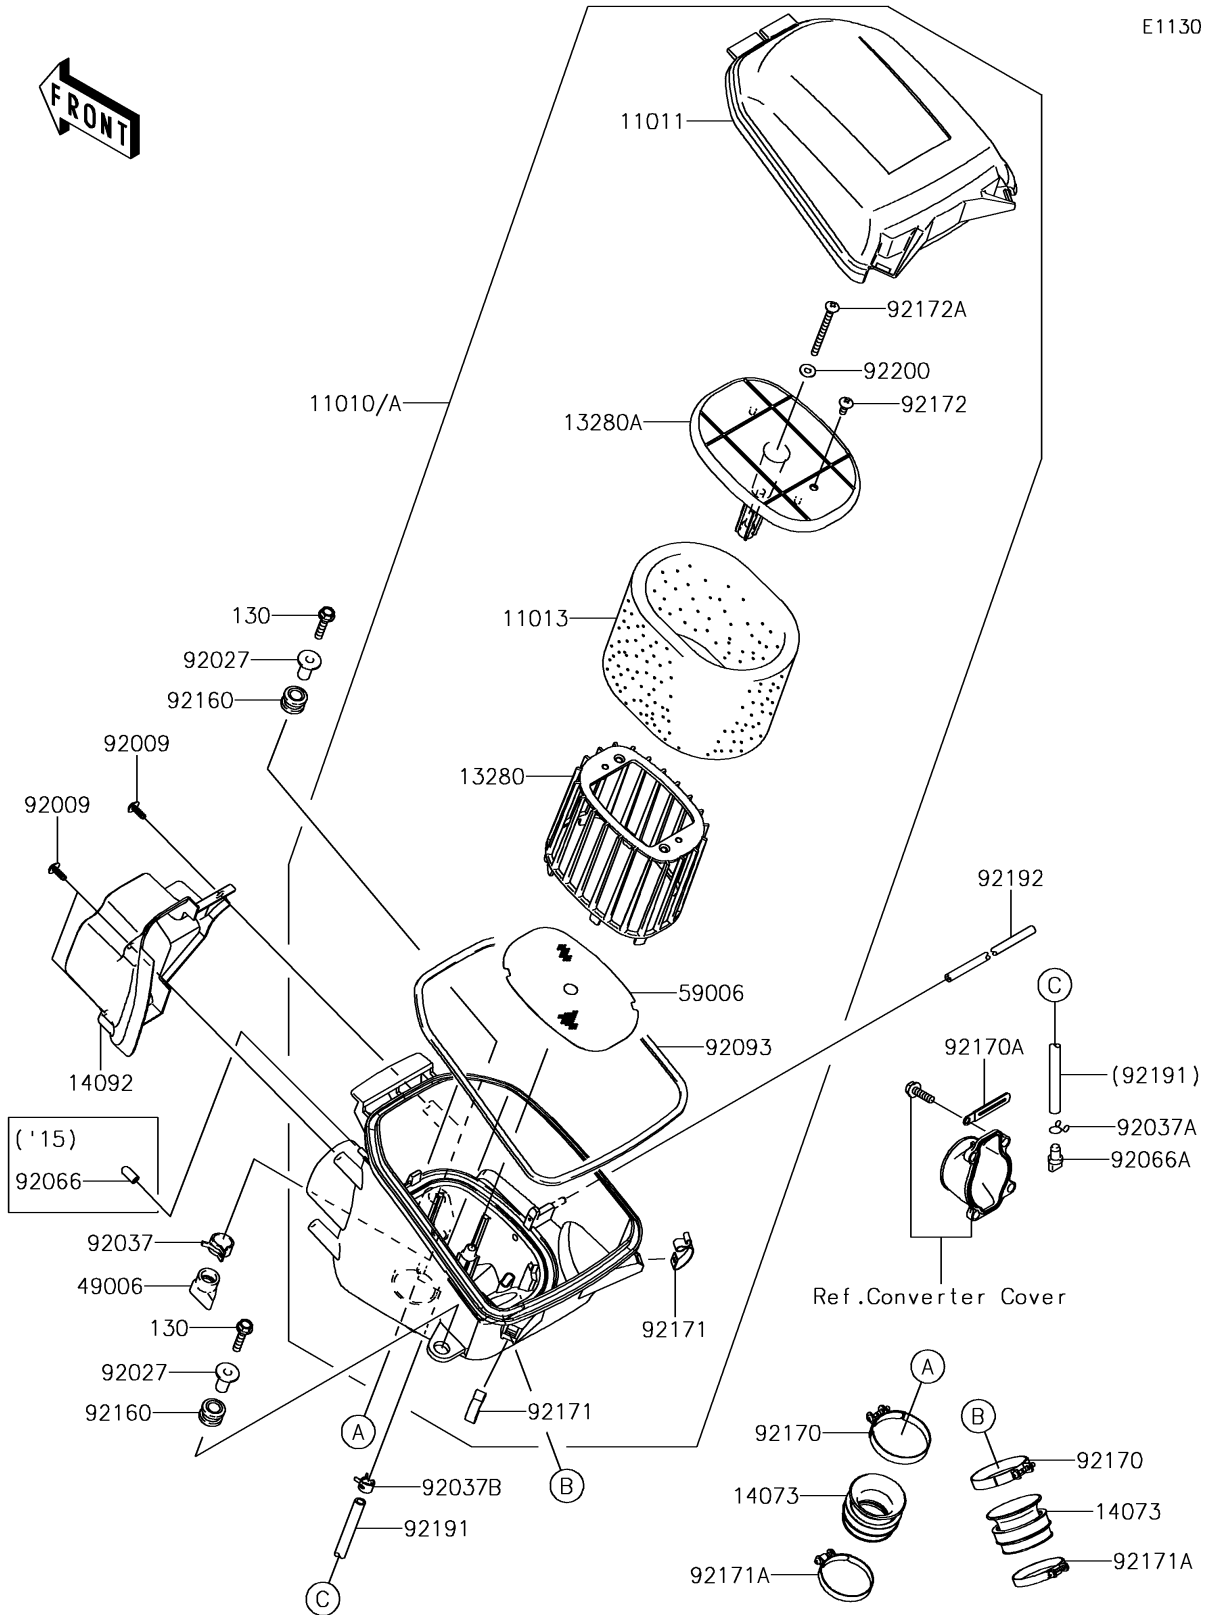

# 2017 BRUTE FORCE® 750 4x4i EPS CAMO PARTS DIAGRAM

Air Cleaner

E1130

# 2017 BRUTE FORCE® 750 4x4i EPS CAMO PARTS LIST

## Air Cleaner

ITEM NAME	PART NUMBER	QUANTITY
FILTER-ASSY-AIR (Ref # 11010A)	11010-0784	1
CASE-AIR FILTER,UPP (Ref # 11011)	11011-0017	1
ELEMENT-AIR FILTER (Ref # 11013)	11013-0021	1
BOLT-FLANGED,6X30 (Ref # 130)	130BA0630	2
HOLDER (Ref # 13280)	13280-0232	1
HOLDER (Ref # 13280A)	13280-0233	1
DUCT (Ref # 14073)	14073-0160	2
COVER,INTAKE DUCT (Ref # 14092)	14092-0768	1
BOOT (Ref # 49006)	49006-1292	1
ARRESTER-FLAME (Ref # 59006)	59006-0015	1
SCREW,TAPPING (Ref # 92009)	92009-1113	3
COLLAR,L=21 (Ref # 92027)	92027-195	2
CLAMP,HOSE CLIP (Ref # 92037)	92037-1460	1
CLAMP,TUBE (Ref # 92037A)	92037-147	1
CLAMP,TUBE (Ref # 92037B)	92037-1505	1
PLUG,DRAIN (Ref # 92066A)	92066-1211	1
SEAL (Ref # 92093)	92093-0083	1
DAMPER (Ref # 92160)	92160-1594	2
CLAMP (Ref # 92170)	92170-1448	2
CLAMP (Ref # 92170A)	92170-1514	1
CLAMP (Ref # 92171)	92171-0225	2
CLAMP (Ref # 92171A)	92171-0722	2
SCREW (Ref # 92172)	92172-0297	1
SCREW (Ref # 92172A)	92172-0300	1
TUBE,7X11X470 (Ref # 92191)	92191-1531	1
TUBE (Ref # 92192)	92192-0449	1
WASHER (Ref # 92200)	92200-0364	1