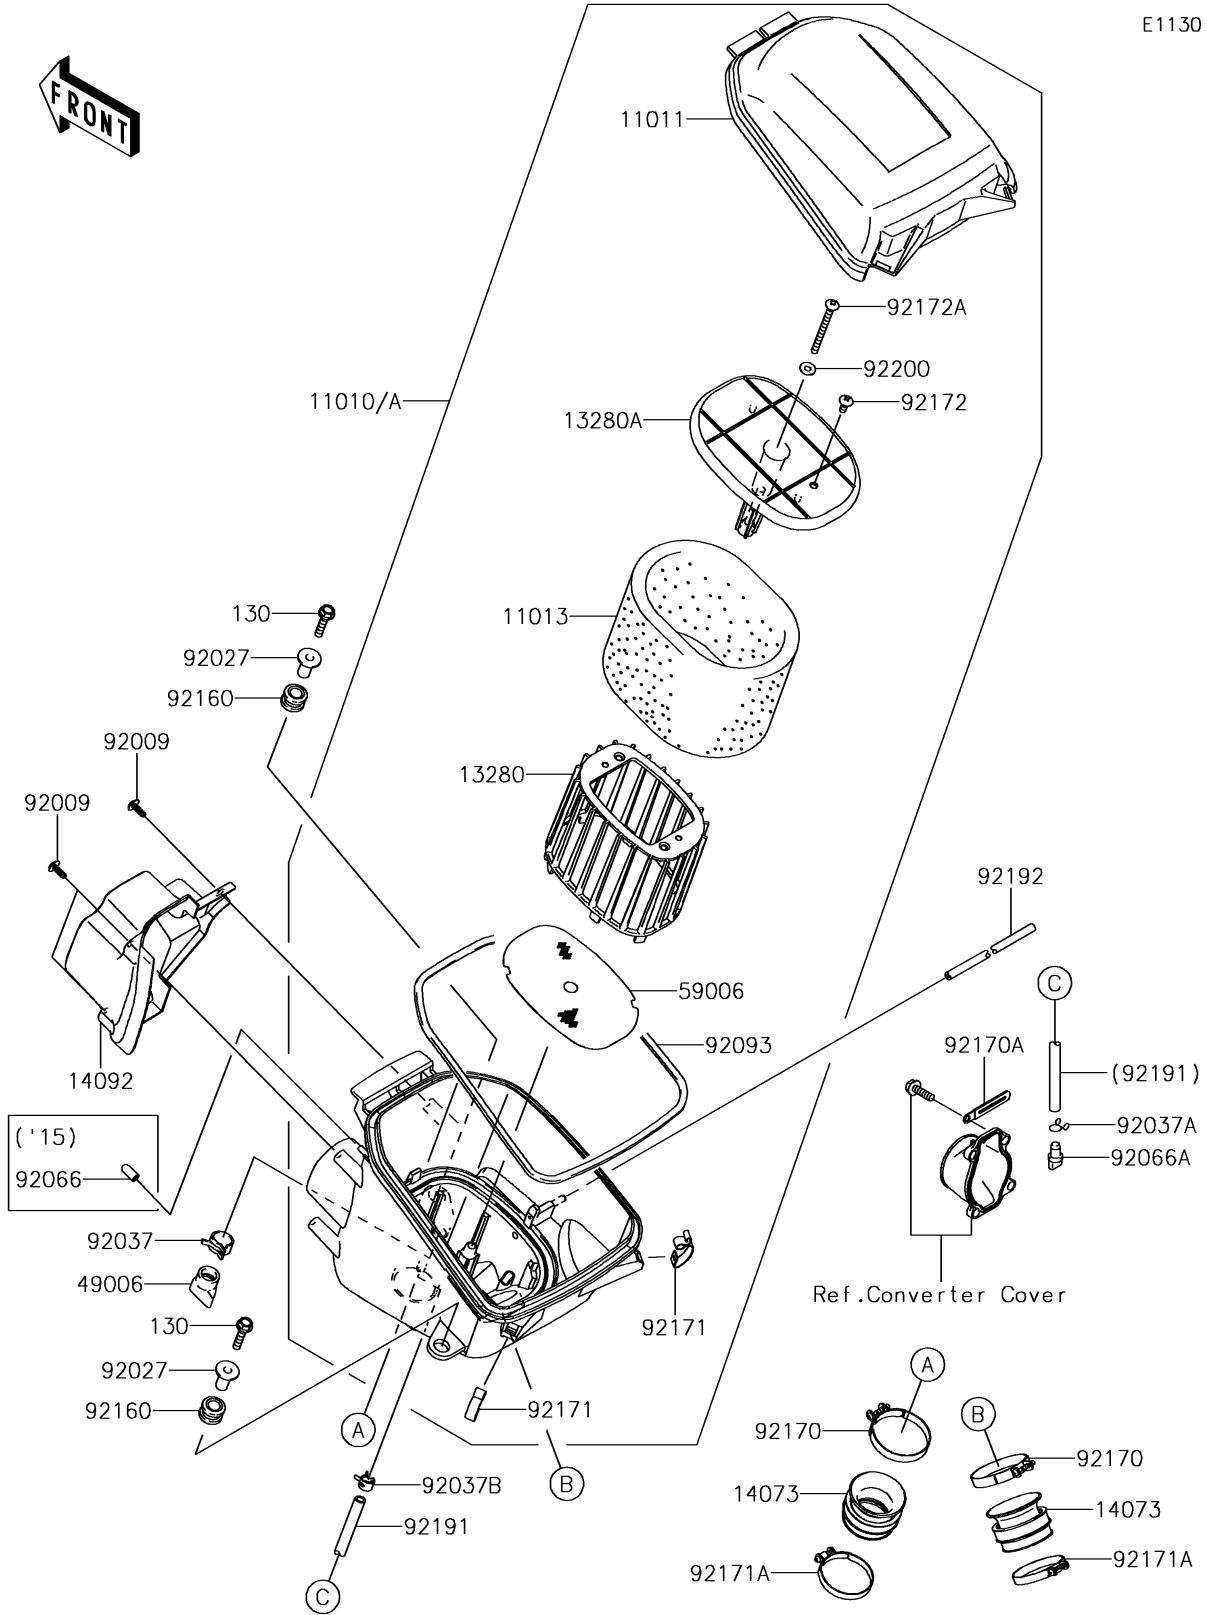

2019 BRUTE FORCE® 750 4x4i EPS CAMO PARTS DIAGRAM

Air Cleaner

E1130

2019 BRUTE FORCE® 750 4x4i EPS CAMO PARTS LIST

Air Cleaner

ITEM NAME	PART NUMBER	QUANTITY
FILTER-ASSY-AIR (Ref # 11010A)	11010-0784	1
CASE-AIR FILTER,UPP (Ref # 11011)	11011-0017	1
ELEMENT-AIR FILTER (Ref # 11013)	11013-0021	1
BOLT-FLANGED,6X30 (Ref # 130)	130BA0630	2
HOLDER (Ref # 13280)	13280-0232	1
HOLDER (Ref # 13280A)	13280-0233	1
DUCT (Ref # 14073)	14073-0160	2
COVER,INTAKE DUCT (Ref # 14092)	14092-0768	1
BOOT (Ref # 49006)	49006-1292	1
ARRESTER-FLAME (Ref # 59006)	59006-0015	1
SCREW,TAPPING (Ref # 92009)	92009-1113	3
COLLAR,L=21 (Ref # 92027)	92027-195	2
CLAMP,HOSE CLIP (Ref # 92037)	92037-1460	1
CLAMP,TUBE (Ref # 92037A)	92037-147	1
CLAMP,TUBE (Ref # 92037B)	92037-1505	1
PLUG,DRAIN (Ref # 92066A)	92066-1211	1
SEAL (Ref # 92093)	92093-0083	1
DAMPER (Ref # 92160)	92160-1594	2
CLAMP (Ref # 92170)	92170-1448	2
CLAMP (Ref # 92170A)	92170-1514	1
CLAMP (Ref # 92171)	92171-0225	2
CLAMP (Ref # 92171A)	92171-0722	2
SCREW (Ref # 92172)	92172-0297	1
SCREW (Ref # 92172A)	92172-0300	1
TUBE,7X11X470 (Ref # 92191)	92191-1531	1
TUBE (Ref # 92192)	92192-0449	1
WASHER (Ref # 92200)	92200-0364	1