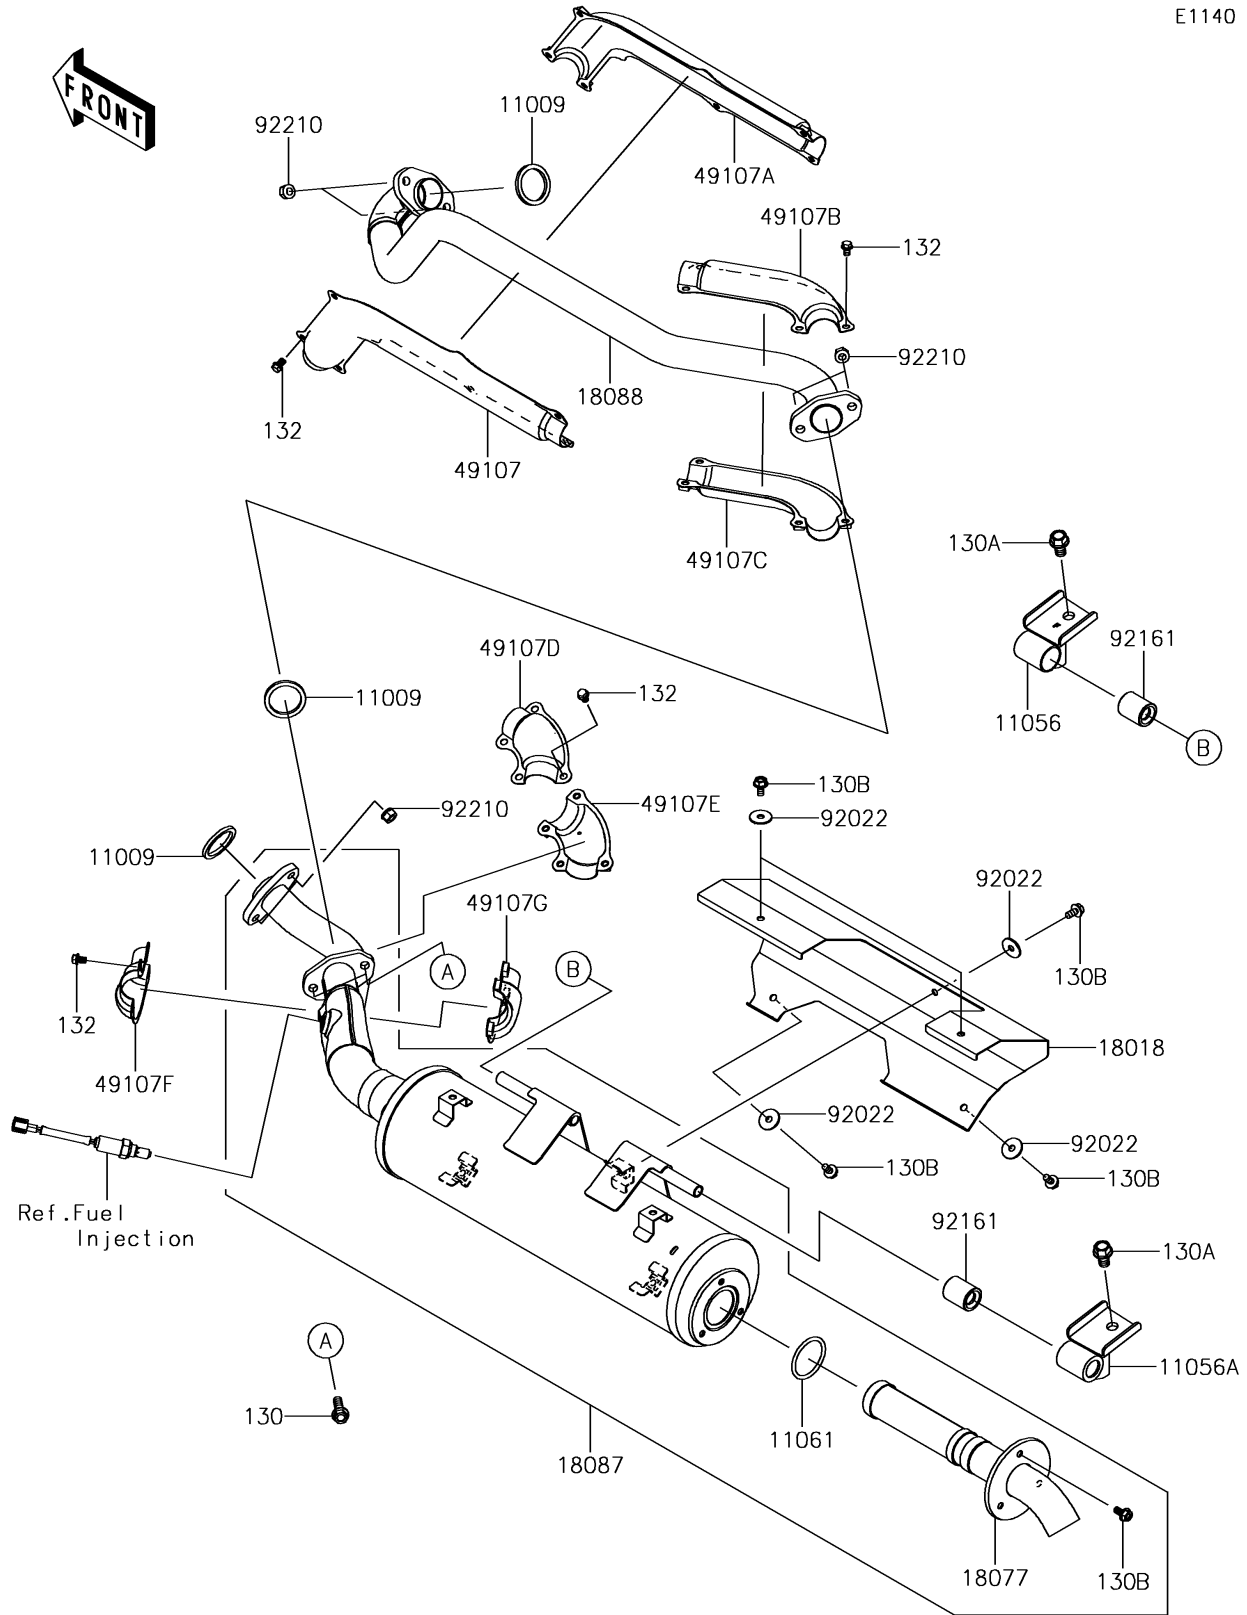

# 2017 BRUTE FORCE® 750 4x4i EPS CAMO PARTS DIAGRAM

Muffler(s)

E1140

## 2017 BRUTE FORCE® 750 4x4i EPS CAMO PARTS LIST

### Muffler(s)

ITEM NAME	PART NUMBER	QUANTITY
GASKET,EXHAUST HOLDER (Ref # 11009)	11009-1894	3
BRACKET,MUFFLER,FR (Ref # 11056)	11056-0532	1
BRACKET,MUFFLER,RR (Ref # 11056A)	11056-0533	1
GASKET,38.9X46.4X3.0 (Ref # 11061)	11061-0082	1
BOLT-FLANGED,8X30 (Ref # 130)	130BD0830	2
BOLT-FLANGED,10X16 (Ref # 130A)	130CA1016	2
BOLT-FLANGED,6X12 (Ref # 130B)	130CD0612	8
BOLT-FLANGED-SMALL,6X8 (Ref # 132)	132BD0608	18
PLATE-HEAT GUARD (Ref # 18018)	18018-0036	1
ARRESTER-SPARK (Ref # 18077)	18077-0702	1
MUFFLER (Ref # 18087)	18087-0305	1
PIPE-EXHAUST (Ref # 18088)	18088-0856	1
COVER-EXHAUST PIPE,FR,FR,LH (Ref # 49107)	49107-0759	1
COVER-EXHAUST PIPE,FR,FR,RH (Ref # 49107A)	49107-0760	1
COVER-EXHAUST PIPE,FR,RR,UPP (Ref # 49107B)	49107-0761	1
COVER-EXHAUST PIPE,FR,RR,LWR (Ref # 49107C)	49107-0762	1
COVER-EXHAUST PIPE,RR,FR,UPP (Ref # 49107D)	49107-0763	1
COVER-EXHAUST PIPE,RR,FR,LWR (Ref # 49107E)	49107-0764	1
COVER-EXHAUST PIPE,RR,RR,FR (Ref # 49107F)	49107-0765	1
COVER-EXHAUST PIPE,RR,RR,RR (Ref # 49107G)	49107-0766	1
WASHER,6.5X22X1.6 (Ref # 92022)	92022-237	5
DAMPER (Ref # 92161)	92161-0961	2
NUT,8MM (Ref # 92210)	92210-1242	6