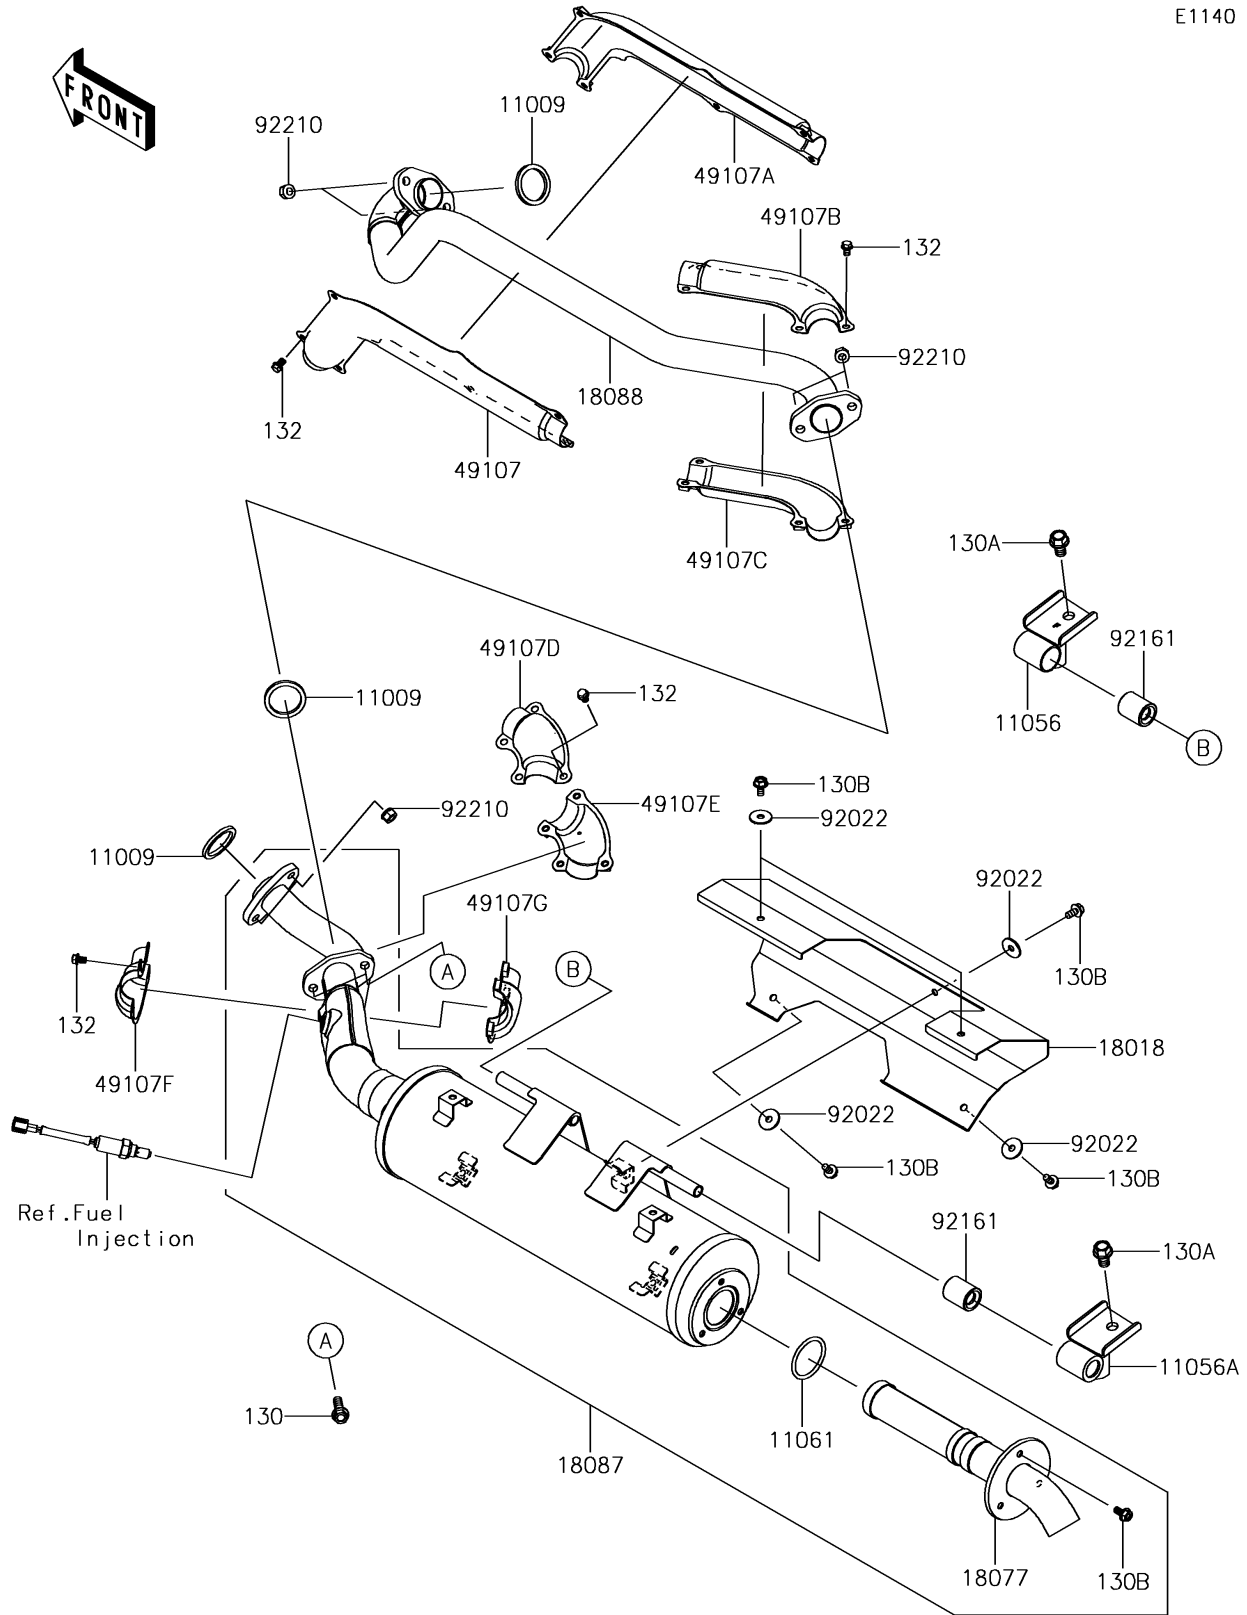

# 2019 BRUTE FORCE® 750 4x4i EPS CAMO PARTS DIAGRAM

Muffler(s)

E1140

## 2019 BRUTE FORCE® 750 4x4i EPS CAMO PARTS LIST

### Muffler(s)

ITEM NAME	PART NUMBER	QUANTITY
GASKET,EXHAUST HOLDER (Ref # 11009)	11009-1894	3
BRACKET,MUFFLER,FR (Ref # 11056)	11056-0532	1
BRACKET,MUFFLER,RR (Ref # 11056A)	11056-0533	1
GASKET,38.9X46.4X3.0 (Ref # 11061)	11061-0082	1
BOLT-FLANGED,8X30 (Ref # 130)	130BD0830	2
BOLT-FLANGED,10X16 (Ref # 130A)	130CA1016	2
BOLT-FLANGED,6X12 (Ref # 130B)	130CD0612	8
BOLT-FLANGED-SMALL,6X8 (Ref # 132)	132BD0608	18
PLATE-HEAT GUARD (Ref # 18018)	18018-0036	1
ARRESTER-SPARK (Ref # 18077)	18077-0702	1
MUFFLER (Ref # 18087)	18087-0305	1
PIPE-EXHAUST (Ref # 18088)	18088-0856	1
COVER-EXHAUST PIPE,FR,FR,LH (Ref # 49107)	49107-0759	1
COVER-EXHAUST PIPE,FR,FR,RH (Ref # 49107A)	49107-0760	1
COVER-EXHAUST PIPE,FR,RR,UPP (Ref # 49107B)	49107-0761	1
COVER-EXHAUST PIPE,FR,RR,LWR (Ref # 49107C)	49107-0762	1
COVER-EXHAUST PIPE,RR,FR,UPP (Ref # 49107D)	49107-0763	1
COVER-EXHAUST PIPE,RR,FR,LWR (Ref # 49107E)	49107-0764	1
COVER-EXHAUST PIPE,RR,RR,FR (Ref # 49107F)	49107-0765	1
COVER-EXHAUST PIPE,RR,RR,RR (Ref # 49107G)	49107-0766	1
WASHER,6.5X22X1.6 (Ref # 92022)	92022-237	5
DAMPER (Ref # 92161)	92161-0961	2
NUT,8MM (Ref # 92210)	92210-1242	6