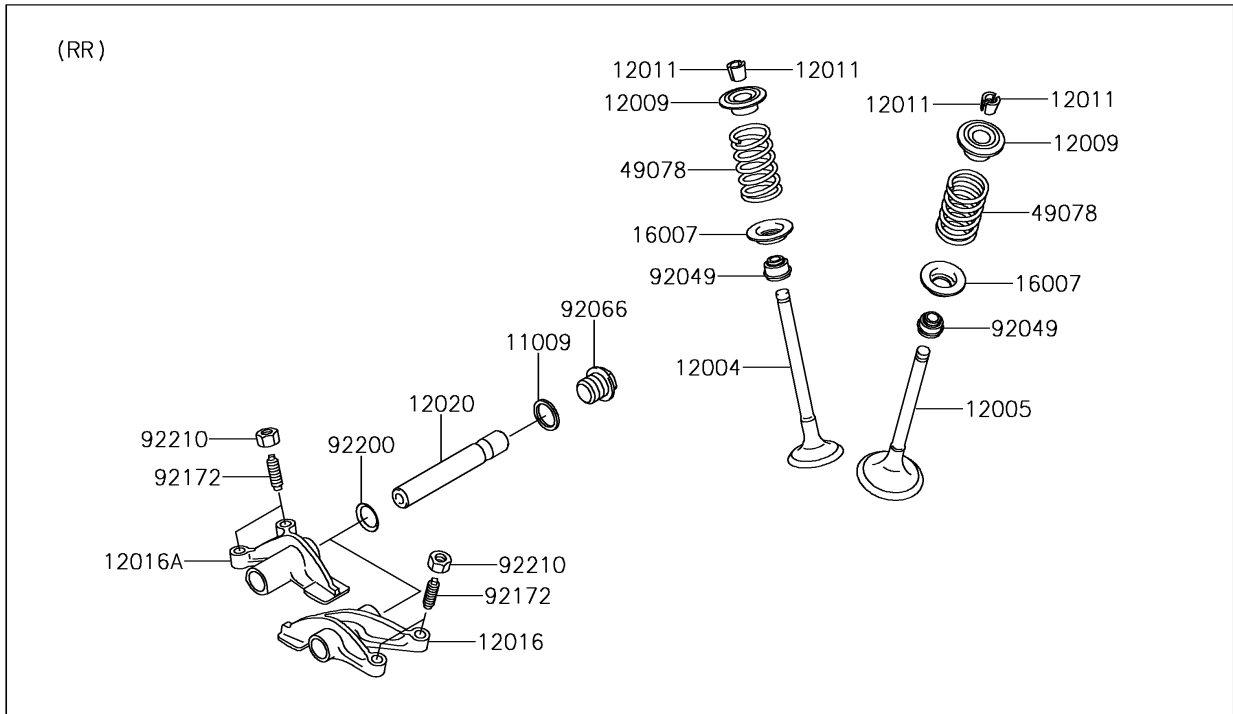

# 2017 BRUTE FORCE® 750 4x4i EPS CAMO PARTS DIAGRAM

Valve(s)

E1210

## 2017 BRUTE FORCE® 750 4x4i EPS CAMO PARTS LIST

Valve(s)

ITEM NAME	PART NUMBER	QUANTITY
GASKET,14X18X1.5 (Ref # 11009)	11009-1430	4
VALVE-INTAKE (Ref # 12004)	12004-0717	4
VALVE-EXHAUST (Ref # 12005)	12005-0047	4
RETAINER-VALVE SPRING (Ref # 12009)	12009-1056	8
COLLET (Ref # 12011)	12011-1051	16
ARM-ROCKER,EXHAUST (Ref # 12016)	12016-1128	2
ARM-ROCKER,INTAKE (Ref # 12016A)	12016-1129	2
SHAFT-ROCKER (Ref # 12020)	12020-0004	4
SEAT-SPRING (Ref # 16007)	16007-0703	8
SPRING-ENGINE VALVE (Ref # 49078)	49078-0014	8
SEAL-OIL,VSB58.558 (Ref # 92049)	92049-1218	8
PLUG,DRAIN (Ref # 92066)	92066-2196	4
SCREW,6MM (Ref # 92172)	92172-0737	8
WASHER,13X17X0.3 (Ref # 92200)	92200-0808	4
NUT,6MM (Ref # 92210)	92210-1490	8