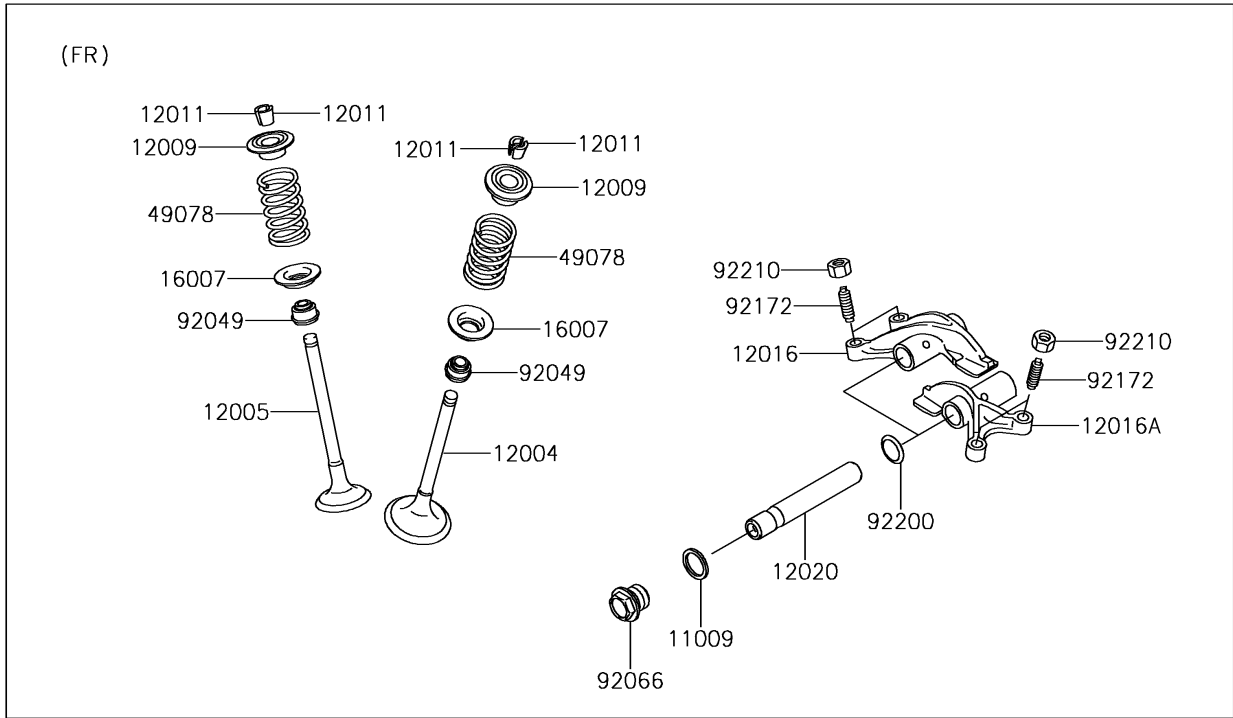

# 2017 BRUTE FORCE® 750 4x4i EPS CAMO PARTS DIAGRAM

Valve(s)

E1210

## 2017 BRUTE FORCE® 750 4x4i EPS CAMO PARTS LIST

Valve(s)

ITEM NAME	PART NUMBER	QUANTITY
GASKET,14X18X1.5 (Ref # 11009)	11009-1430	4
VALVE-INTAKE (Ref # 12004)	12004-0717	4
VALVE-EXHAUST (Ref # 12005)	12005-0047	4
RETAINER-VALVE SPRING (Ref # 12009)	12009-1056	8
COLLET (Ref # 12011)	12011-1051	16
ARM-ROCKER,EXHAUST (Ref # 12016)	12016-1128	2
ARM-ROCKER,INTAKE (Ref # 12016A)	12016-1129	2
SHAFT-ROCKER (Ref # 12020)	12020-0004	4
SEAT-SPRING (Ref # 16007)	16007-0703	8
SPRING-ENGINE VALVE (Ref # 49078)	49078-0014	8
SEAL-OIL,VSB58.558 (Ref # 92049)	92049-1218	8
PLUG,DRAIN (Ref # 92066)	92066-2196	4
SCREW,6MM (Ref # 92172)	92172-0737	8
WASHER,13X17X0.3 (Ref # 92200)	92200-0808	4
NUT,6MM (Ref # 92210)	92210-1490	8