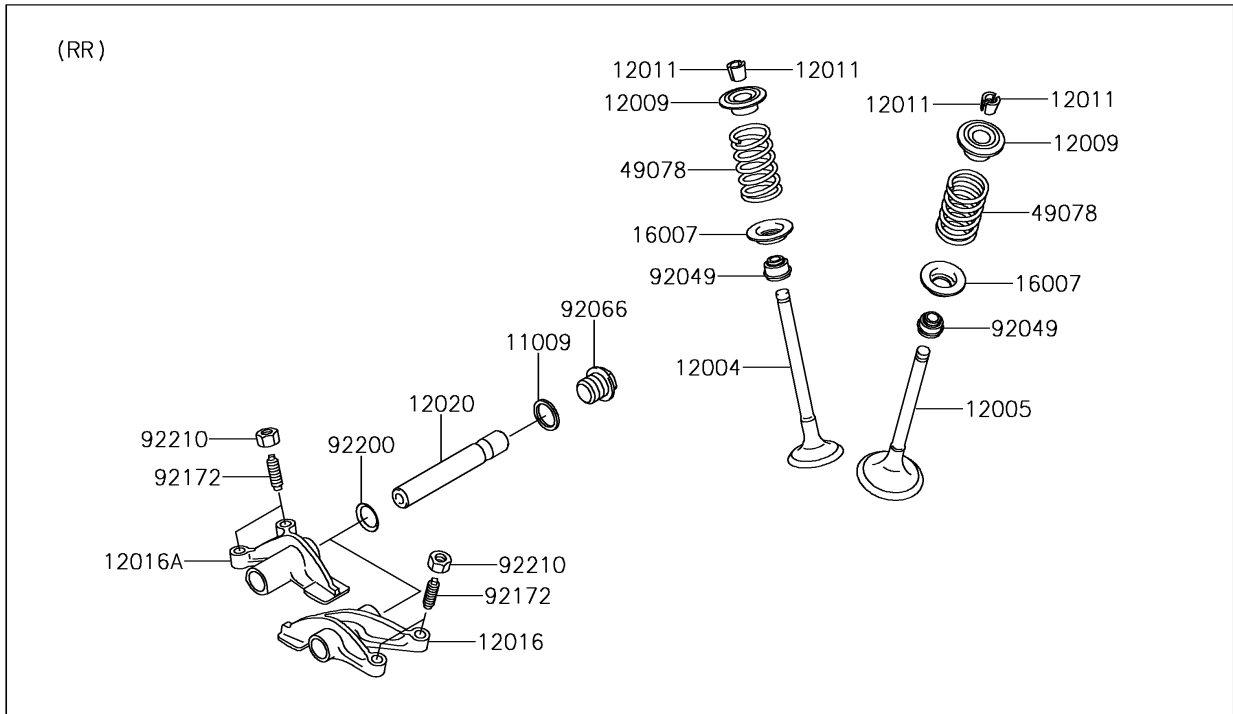

2019 BRUTE FORCE® 750 4x4i EPS CAMO PARTS DIAGRAM

Valve(s)

E1210

2019 BRUTE FORCE® 750 4x4i EPS CAMO PARTS LIST

Valve(s)

ITEM NAME	PART NUMBER	QUANTITY
GASKET,14X18X1.5 (Ref # 11009)	11009-1430	4
VALVE-INTAKE (Ref # 12004)	12004-0717	4
VALVE-EXHAUST (Ref # 12005)	12005-0047	4
RETAINER-VALVE SPRING (Ref # 12009)	12009-1056	8
COLLET (Ref # 12011)	12011-1051	16
ARM-ROCKER,EXHAUST (Ref # 12016)	12016-1128	2
ARM-ROCKER,INTAKE (Ref # 12016A)	12016-1129	2
SHAFT-ROCKER (Ref # 12020)	12020-0004	4
SEAT-SPRING (Ref # 16007)	16007-0703	8
SPRING-ENGINE VALVE (Ref # 49078)	49078-0014	8
SEAL-OIL,VSB58.558 (Ref # 92049)	92049-1218	8
PLUG,DRAIN (Ref # 92066)	92066-2196	4
SCREW,6MM (Ref # 92172)	92172-0737	8
WASHER,13X17X0.3 (Ref # 92200)	92200-0808	4
NUT,6MM (Ref # 92210)	92210-1490	8