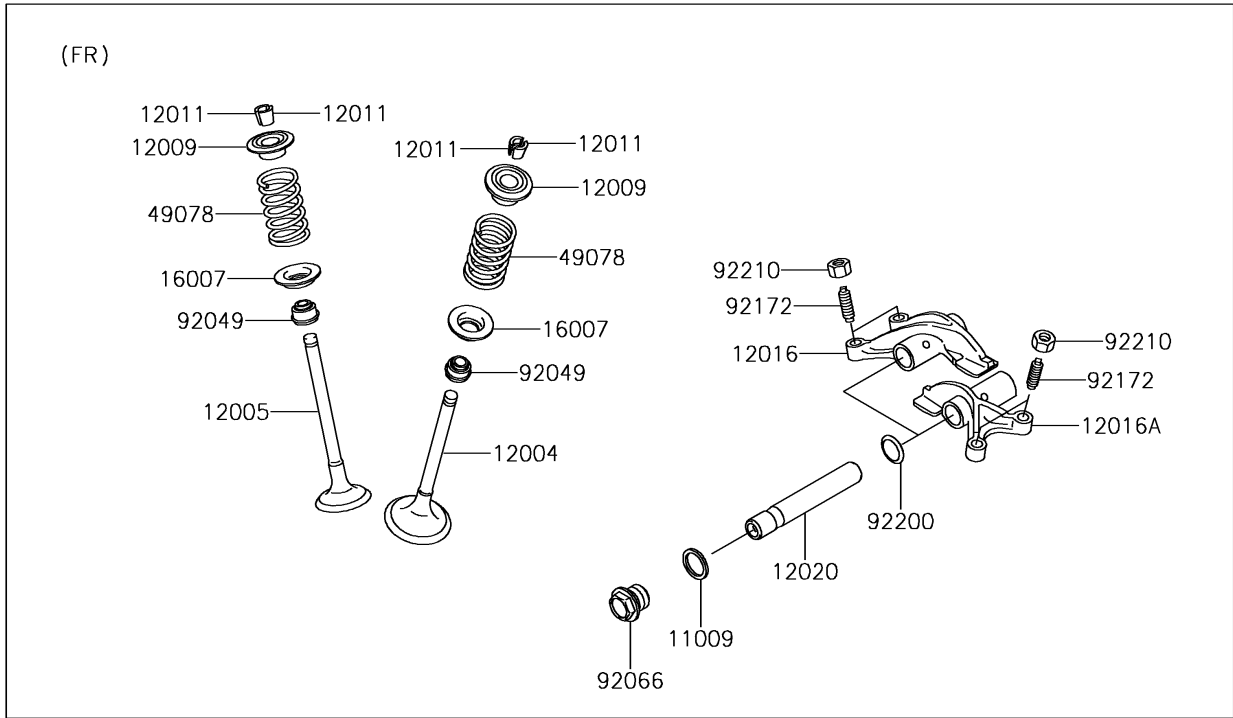

2019 BRUTE FORCE® 750 4x4i EPS CAMO PARTS DIAGRAM

Valve(s)

E1210

2019 BRUTE FORCE® 750 4x4i EPS CAMO PARTS LIST

Valve(s)

ITEM NAME	PART NUMBER	QUANTITY
GASKET,14X18X1.5 (Ref # 11009)	11009-1430	4
VALVE-INTAKE (Ref # 12004)	12004-0717	4
VALVE-EXHAUST (Ref # 12005)	12005-0047	4
RETAINER-VALVE SPRING (Ref # 12009)	12009-1056	8
COLLET (Ref # 12011)	12011-1051	16
ARM-ROCKER,EXHAUST (Ref # 12016)	12016-1128	2
ARM-ROCKER,INTAKE (Ref # 12016A)	12016-1129	2
SHAFT-ROCKER (Ref # 12020)	12020-0004	4
SEAT-SPRING (Ref # 16007)	16007-0703	8
SPRING-ENGINE VALVE (Ref # 49078)	49078-0014	8
SEAL-OIL,VSB58.558 (Ref # 92049)	92049-1218	8
PLUG,DRAIN (Ref # 92066)	92066-2196	4
SCREW,6MM (Ref # 92172)	92172-0737	8
WASHER,13X17X0.3 (Ref # 92200)	92200-0808	4
NUT,6MM (Ref # 92210)	92210-1490	8