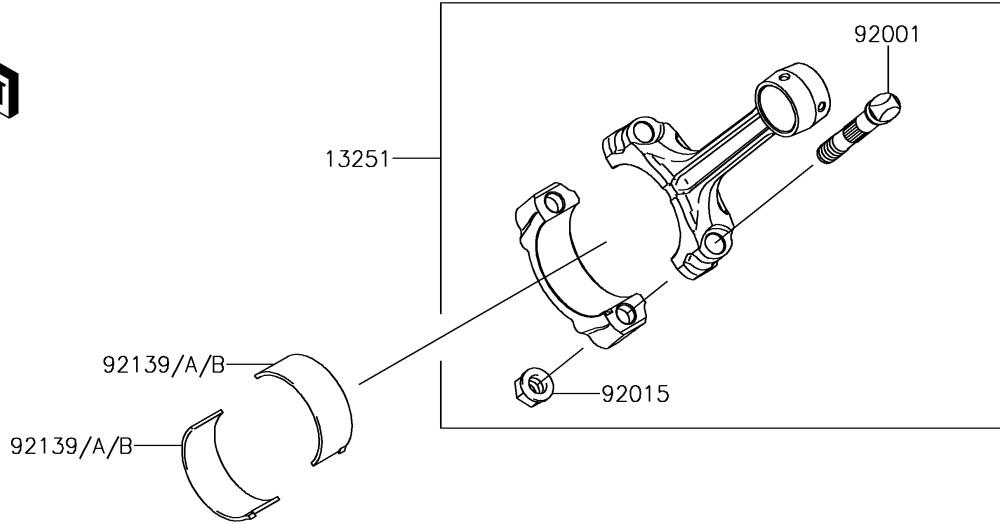

2016 BRUTE FORCE® 750 4x4i EPS CAMO PARTS DIAGRAM

Crankshaft

E1321

2016 BRUTE FORCE® 750 4x4i EPS CAMO PARTS LIST

Crankshaft

ITEM NAME	PART NUMBER	QUANTITY
CRANKSHAFT-COMP (Ref # 13031)	13031-0718	1
ROD-ASSY-CONNECTING (Ref # 13251)	13251-0709	2
BOLT,CONNECTING ROD (Ref # 92001)	92001-1980	4
NUT,FLANGED,8MM (Ref # 92015)	92015-1311	4
BUSHING,CONNECTING ROD,GREEN (Ref # 92139)	92139-0764	AR
BUSHING,CONNECTING ROD,YELLOW (Ref # 92139A)	92139-0765	4
BUSHING,CONNECTING ROD,BROWN (Ref # 92139B)	92139-0766	AR