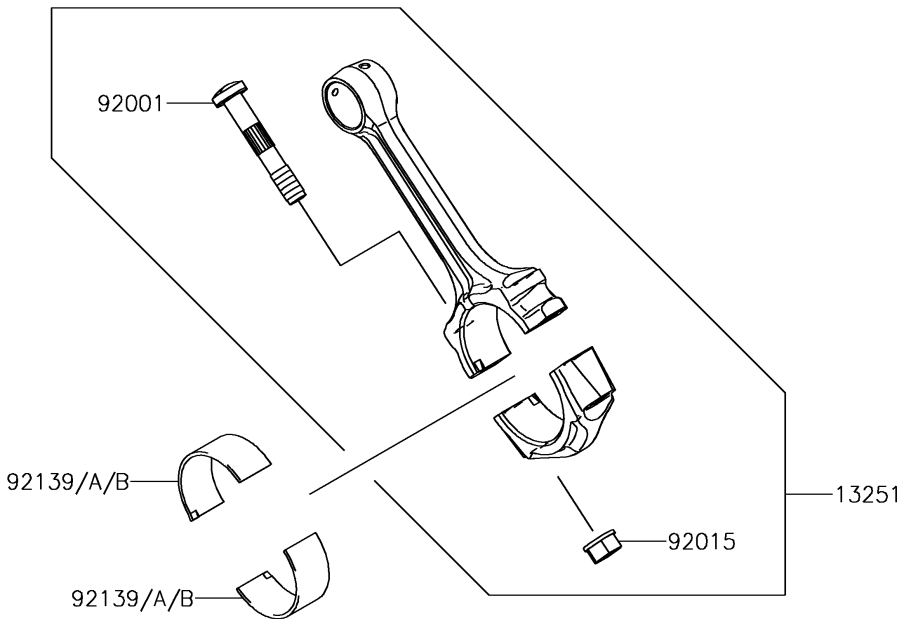

2016 BRUTE FORCE® 750 4x4i EPS CAMO PARTS DIAGRAM

Crankshaft

E1321

2016 BRUTE FORCE® 750 4x4i EPS CAMO PARTS LIST

Crankshaft

ITEM NAME	PART NUMBER	QUANTITY
CRANKSHAFT-COMP (Ref # 13031)	13031-0718	1
ROD-ASSY-CONNECTING (Ref # 13251)	13251-0709	2
BOLT,CONNECTING ROD (Ref # 92001)	92001-1980	4
NUT,FLANGED,8MM (Ref # 92015)	92015-1311	4
BUSHING,CONNECTING ROD,GREEN (Ref # 92139)	92139-0764	AR
BUSHING,CONNECTING ROD,YELLOW (Ref # 92139A)	92139-0765	4
BUSHING,CONNECTING ROD,BROWN (Ref # 92139B)	92139-0766	AR