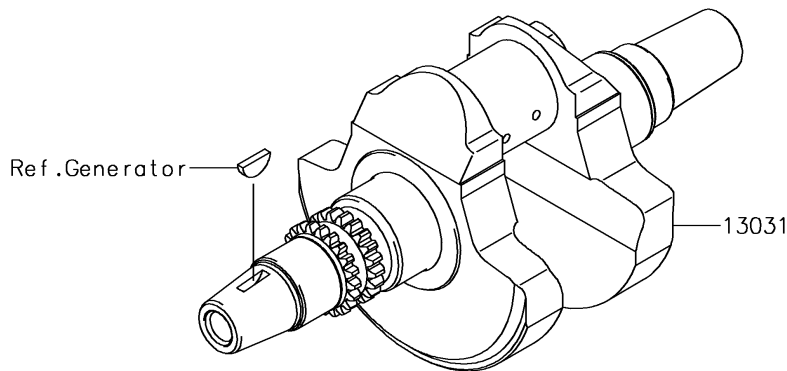

2016 BRUTE FORCE® 750 4x4i EPS CAMO PARTS DIAGRAM

Crankshaft

E1321

2016 BRUTE FORCE® 750 4x4i EPS CAMO PARTS LIST

Crankshaft

ITEM NAME	PART NUMBER	QUANTITY
CRANKSHAFT-COMP (Ref # 13031)	13031-0718	1
ROD-ASSY-CONNECTING (Ref # 13251)	13251-0709	2
BOLT,CONNECTING ROD (Ref # 92001)	92001-1980	4
NUT,FLANGED,8MM (Ref # 92015)	92015-1311	4
BUSHING,CONNECTING ROD,GREEN (Ref # 92139)	92139-0764	AR
BUSHING,CONNECTING ROD,YELLOW (Ref # 92139A)	92139-0765	4
BUSHING,CONNECTING ROD,BROWN (Ref # 92139B)	92139-0766	AR