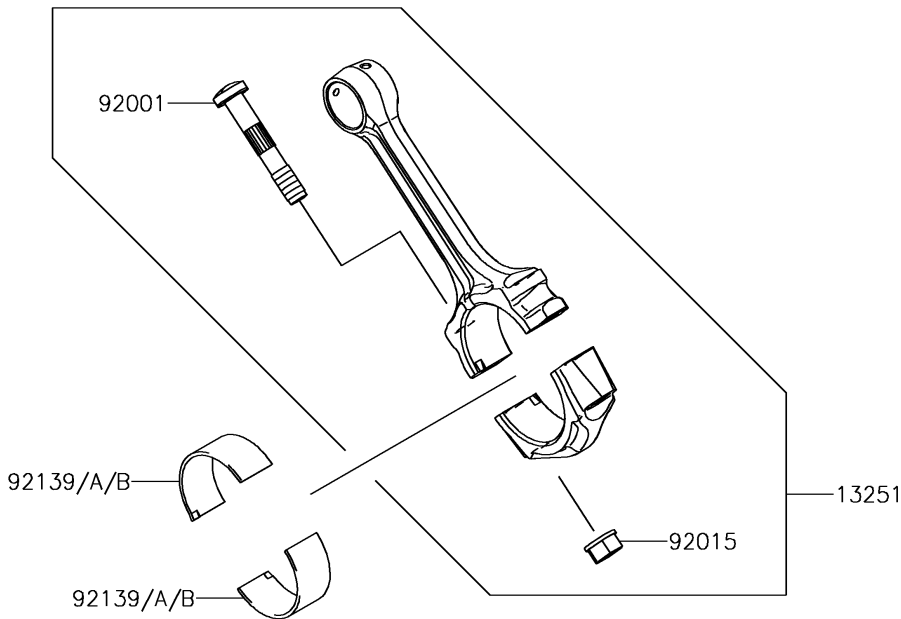

2017 BRUTE FORCE® 750 4x4i EPS CAMO PARTS DIAGRAM

Crankshaft

E1321

2017 BRUTE FORCE® 750 4x4i EPS CAMO PARTS LIST

Crankshaft

ITEM NAME	PART NUMBER	QUANTITY
CRANKSHAFT-COMP (Ref # 13031)	13031-0718	1
ROD-ASSY-CONNECTING (Ref # 13251)	13251-0709	2
BOLT,CONNECTING ROD (Ref # 92001)	92001-1980	4
NUT,FLANGED,8MM (Ref # 92015)	92015-1311	4
BUSHING,CONNECTING ROD,GREEN (Ref # 92139)	92139-0764	AR
BUSHING,CONNECTING ROD,YELLOW (Ref # 92139A)	92139-0765	4
BUSHING,CONNECTING ROD,BROWN (Ref # 92139B)	92139-0766	AR