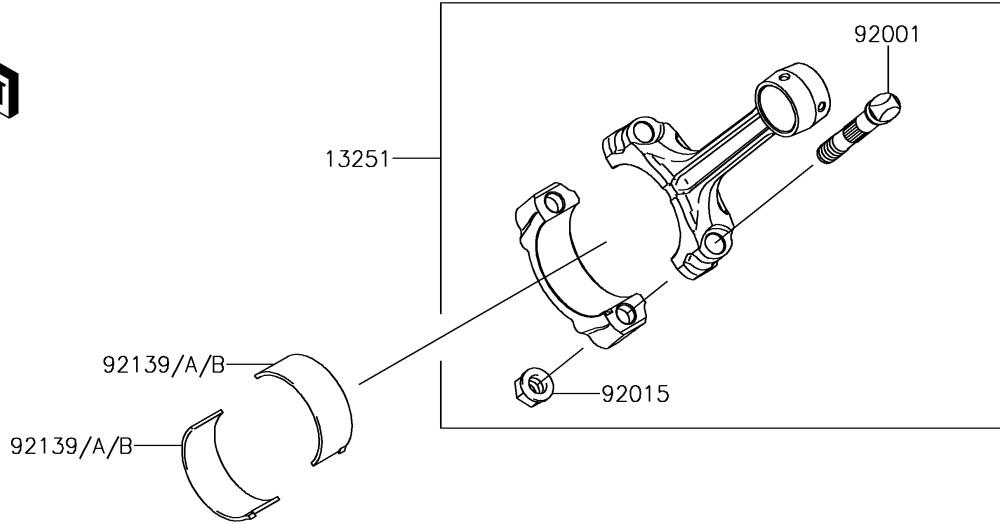

# 2017 BRUTE FORCE<sup>®</sup> 750 4x4i EPS CAMO PARTS DIAGRAM

Crankshaft

E1321

## 2017 BRUTE FORCE® 750 4x4i EPS CAMO PARTS LIST

### Crankshaft

ITEM NAME	PART NUMBER	QUANTITY
CRANKSHAFT-COMP (Ref # 13031)	13031-0718	1
ROD-ASSY-CONNECTING (Ref # 13251)	13251-0709	2
BOLT,CONNECTING ROD (Ref # 92001)	92001-1980	4
NUT,FLANGED,8MM (Ref # 92015)	92015-1311	4
BUSHING,CONNECTING ROD,GREEN (Ref # 92139)	92139-0764	AR
BUSHING,CONNECTING ROD,YELLOW (Ref # 92139A)	92139-0765	4
BUSHING,CONNECTING ROD,BROWN (Ref # 92139B)	92139-0766	AR