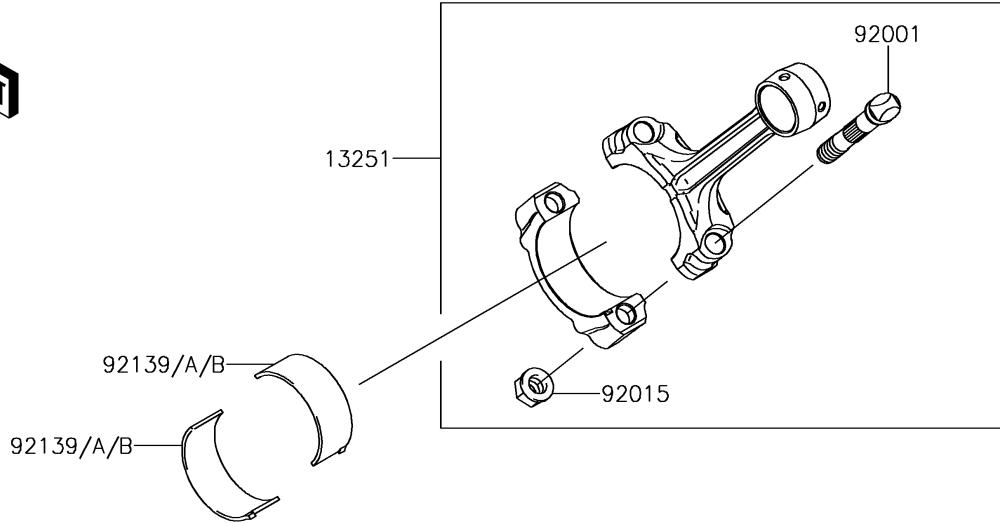

2017 BRUTE FORCE® 750 4x4i EPS CAMO PARTS DIAGRAM

Crankshaft

E1321

2017 BRUTE FORCE® 750 4x4i EPS CAMO PARTS LIST

Crankshaft

ITEM NAME	PART NUMBER	QUANTITY
CRANKSHAFT-COMP (Ref # 13031)	13031-0718	1
ROD-ASSY-CONNECTING (Ref # 13251)	13251-0709	2
BOLT,CONNECTING ROD (Ref # 92001)	92001-1980	4
NUT,FLANGED,8MM (Ref # 92015)	92015-1311	4
BUSHING,CONNECTING ROD,GREEN (Ref # 92139)	92139-0764	AR
BUSHING,CONNECTING ROD,YELLOW (Ref # 92139A)	92139-0765	4
BUSHING,CONNECTING ROD,BROWN (Ref # 92139B)	92139-0766	AR