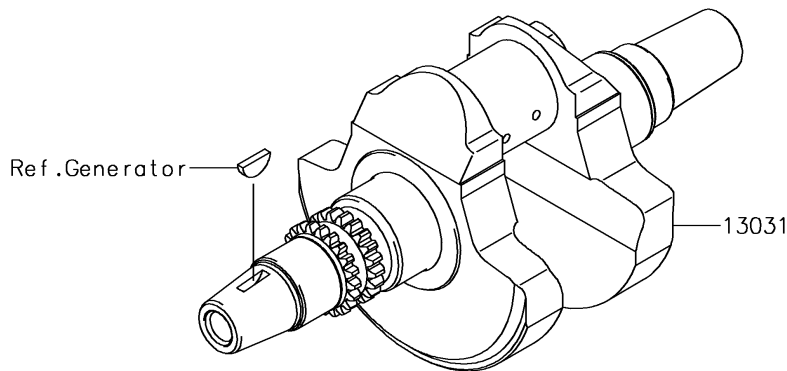

# 2017 BRUTE FORCE<sup>®</sup> 750 4x4i EPS CAMO PARTS DIAGRAM

Crankshaft

E1321

### Crankshaft

ITEM NAME	PART NUMBER	QUANTITY
CRANKSHAFT-COMP (Ref # 13031)	13031-0718	1
ROD-ASSY-CONNECTING (Ref # 13251)	13251-0709	2
BOLT,CONNECTING ROD (Ref # 92001)	92001-1980	4
NUT,FLANGED,8MM (Ref # 92015)	92015-1311	4
BUSHING,CONNECTING ROD,GREEN (Ref # 92139)	92139-0764	AR
BUSHING,CONNECTING ROD,YELLOW (Ref # 92139A)	92139-0765	4
BUSHING,CONNECTING ROD,BROWN (Ref # 92139B)	92139-0766	AR