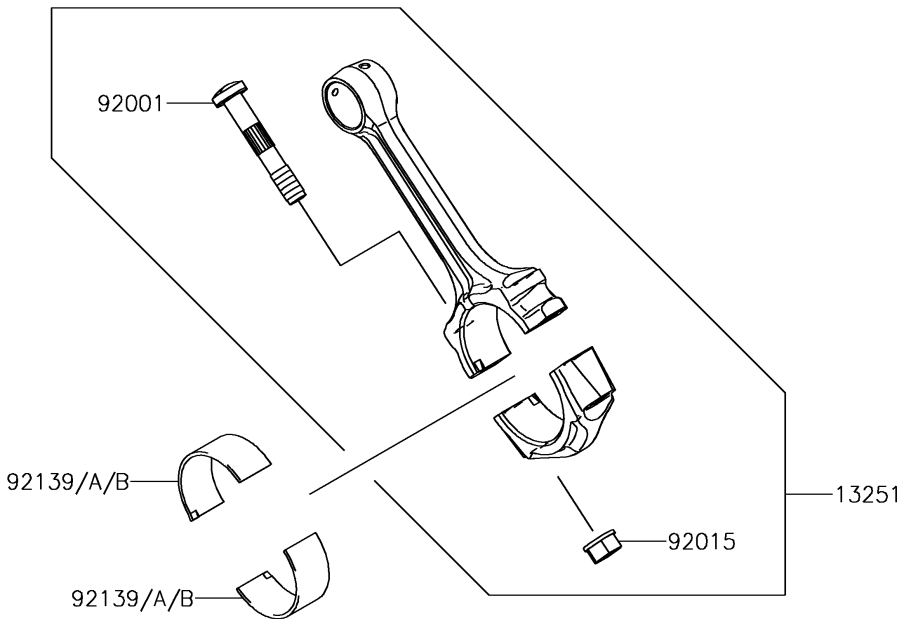

# 2017 BRUTE FORCE<sup>®</sup> 750 4x4i EPS CAMO PARTS DIAGRAM

Crankshaft

E1321

## 2017 BRUTE FORCE® 750 4x4i EPS CAMO PARTS LIST

### Crankshaft

ITEM NAME	PART NUMBER	QUANTITY
CRANKSHAFT-COMP (Ref # 13031)	13031-0718	1
ROD-ASSY-CONNECTING (Ref # 13251)	13251-0709	2
BOLT,CONNECTING ROD (Ref # 92001)	92001-1980	4
NUT,FLANGED,8MM (Ref # 92015)	92015-1311	4
BUSHING,CONNECTING ROD,GREEN (Ref # 92139)	92139-0764	AR
BUSHING,CONNECTING ROD,YELLOW (Ref # 92139A)	92139-0765	4
BUSHING,CONNECTING ROD,BROWN (Ref # 92139B)	92139-0766	AR