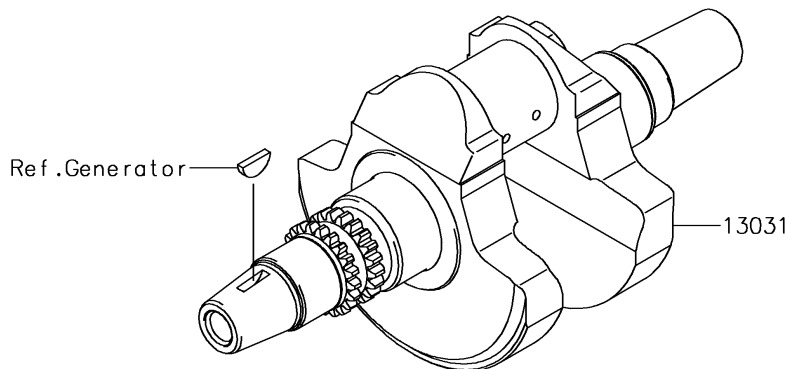

2017 BRUTE FORCE® 750 4x4i EPS CAMO PARTS DIAGRAM

Crankshaft

E1321

2017 BRUTE FORCE® 750 4x4i EPS CAMO PARTS LIST

Crankshaft

ITEM NAME	PART NUMBER	QUANTITY
CRANKSHAFT-COMP (Ref # 13031)	13031-0718	1
ROD-ASSY-CONNECTING (Ref # 13251)	13251-0709	2
BOLT,CONNECTING ROD (Ref # 92001)	92001-1980	4
NUT,FLANGED,8MM (Ref # 92015)	92015-1311	4
BUSHING,CONNECTING ROD,GREEN (Ref # 92139)	92139-0764	AR
BUSHING,CONNECTING ROD,YELLOW (Ref # 92139A)	92139-0765	4
BUSHING,CONNECTING ROD,BROWN (Ref # 92139B)	92139-0766	AR