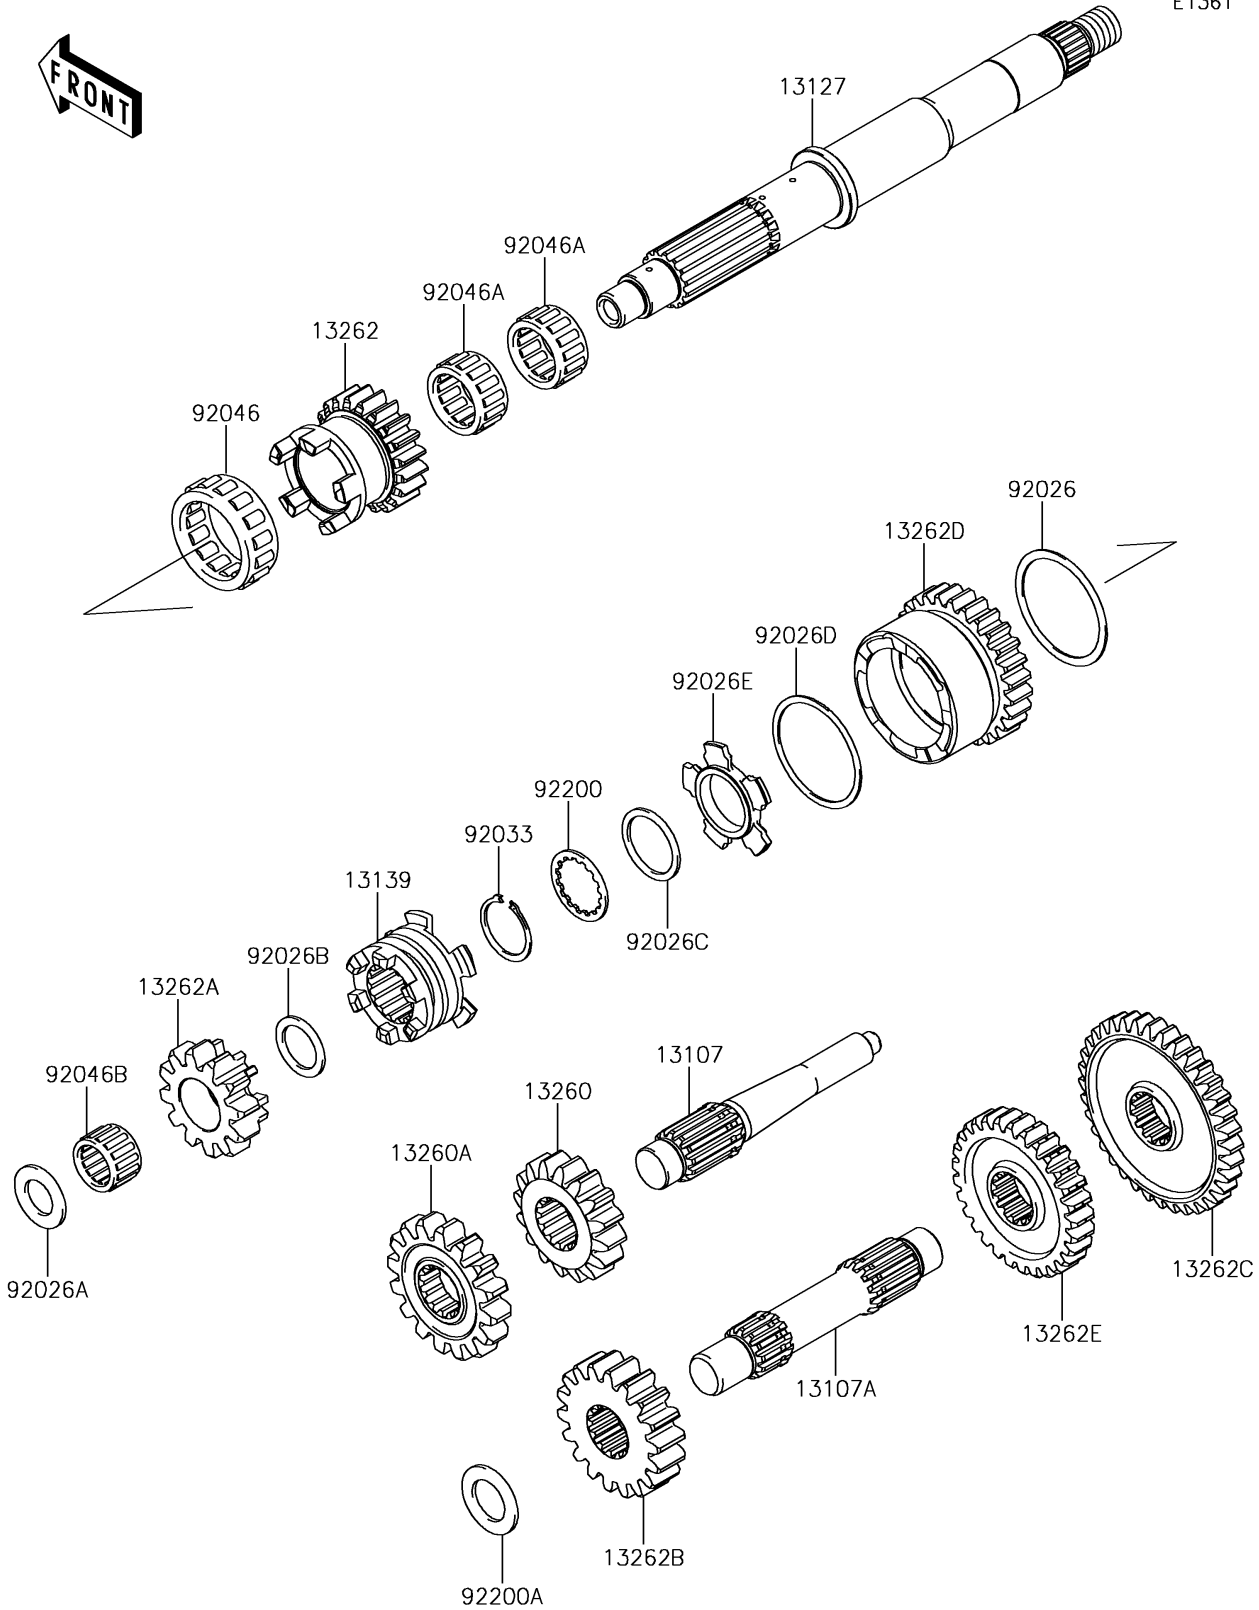

2017 BRUTE FORCE® 750 4x4i EPS CAMO PARTS DIAGRAM

Transmission

E1361

2017 BRUTE FORCE® 750 4x4i EPS CAMO PARTS LIST

Transmission

ITEM NAME	PART NUMBER	QUANTITY
SHAFT,REVERSE,IDLE (Ref # 13107)	13107-0754	1
SHAFT,COUNTER (Ref # 13107A)	13107-0755	1
SHAFT-TRANSMISSION INPUT (Ref # 13127)	13127-0053	1
SHIFTER (Ref # 13139)	13139-0626	1
GEAR,OUTPUT REVERSE,16T (Ref # 13260)	13260-1872	1
GEAR,DRIVEN REVERSE,16T (Ref # 13260A)	13260-1873	1
GEAR,INPUT LOW,20T (Ref # 13262)	13262-0234	1
GEAR,INPUT REVERSE,12T (Ref # 13262A)	13262-0235	1
GEAR,OUTPUT DRIVE,18T (Ref # 13262B)	13262-0432	1
GEAR,DRIVEN LOW,36T (Ref # 13262C)	13262-0794	1
GEAR,INPUT HI,27T (Ref # 13262D)	13262-0837	1
GEAR,DRIVEN HI,29T (Ref # 13262E)	13262-0838	1
SPACER,48.2X56X1.0 (Ref # 92026)	92026-0163	1
SPACER,17.3X30X2.0 (Ref # 92026A)	92026-1415	1
SPACER,21.2X29X1.6 (Ref # 92026B)	92026-1568	1
SPACER,28.2X34.5X1.6 (Ref # 92026C)	92026-1587	1
SPACER,48.2X54.3X1.0 (Ref # 92026D)	92026-1599	1
SPACER,HI&LOW (Ref # 92026E)	92026-1600	1
RING-SNAP,25.9X30.6X1.2 (Ref # 92033)	92033-1037	1
BEARING-NEEDLE,HIGH GEAR (Ref # 92046)	92046-1276	1
BEARING-NEEDLE,FWF-283317 (Ref # 92046A)	92046-1278	2
BEARING-NEEDLE,REVERSE GEAR (Ref # 92046B)	92046-1279	1
WASHER,28.5X34.0X1.5 (Ref # 92200)	92200-1240	1
WASHER,20.3X33X2.0 (Ref # 92200A)	92200-1351	1