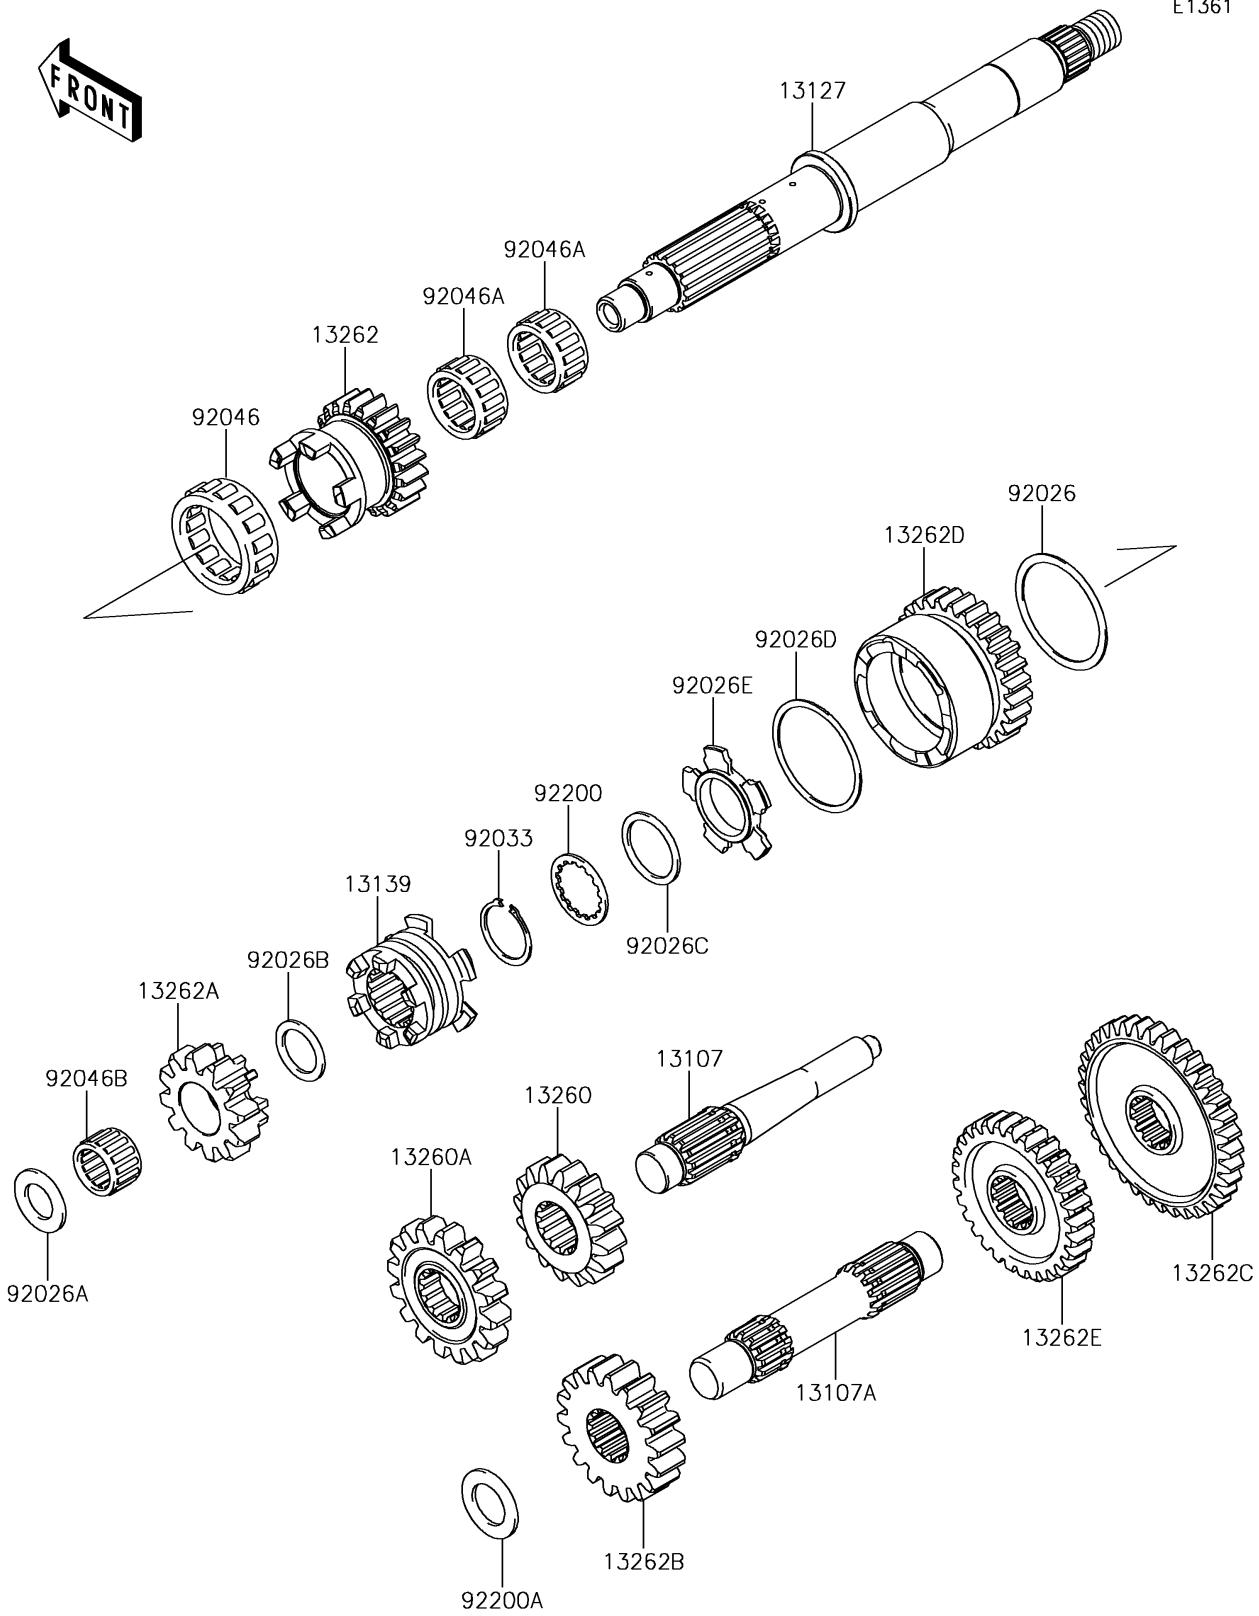

2019 BRUTE FORCE® 750 4x4i EPS CAMO PARTS DIAGRAM

Transmission

E1361

2019 BRUTE FORCE® 750 4x4i EPS CAMO PARTS LIST

Transmission

ITEM NAME	PART NUMBER	QUANTITY
SHAFT,REVERSE,IDLE (Ref # 13107)	13107-0754	1
SHAFT,COUNTER (Ref # 13107A)	13107-0755	1
SHAFT-TRANSMISSION INPUT (Ref # 13127)	13127-0053	1
SHIFTER (Ref # 13139)	13139-0626	1
GEAR,OUTPUT REVERSE,16T (Ref # 13260)	13260-1872	1
GEAR,DRIVEN REVERSE,16T (Ref # 13260A)	13260-1873	1
GEAR,INPUT LOW,20T (Ref # 13262)	13262-0234	1
GEAR,INPUT REVERSE,12T (Ref # 13262A)	13262-0235	1
GEAR,OUTPUT DRIVE,18T (Ref # 13262B)	13262-0432	1
GEAR,DRIVEN LOW,36T (Ref # 13262C)	13262-0794	1
GEAR,INPUT HI,27T (Ref # 13262D)	13262-0837	1
GEAR,DRIVEN HI,29T (Ref # 13262E)	13262-0838	1
SPACER,48.2X56X1.0 (Ref # 92026)	92026-0163	1
SPACER,17.3X30X2.0 (Ref # 92026A)	92026-1415	1
SPACER,21.2X29X1.6 (Ref # 92026B)	92026-1568	1
SPACER,28.2X34.5X1.6 (Ref # 92026C)	92026-1587	1
SPACER,48.2X54.3X1.0 (Ref # 92026D)	92026-1599	1
SPACER,HI&LOW (Ref # 92026E)	92026-1600	1
RING-SNAP,25.9X30.6X1.2 (Ref # 92033)	92033-1037	1
BEARING-NEEDLE,HIGH GEAR (Ref # 92046)	92046-1276	1
BEARING-NEEDLE,FWF-283317 (Ref # 92046A)	92046-1278	2
BEARING-NEEDLE,REVERSE GEAR (Ref # 92046B)	92046-1279	1
WASHER,28.5X34.0X1.5 (Ref # 92200)	92200-1240	1
WASHER,20.3X33X2.0 (Ref # 92200A)	92200-1351	1