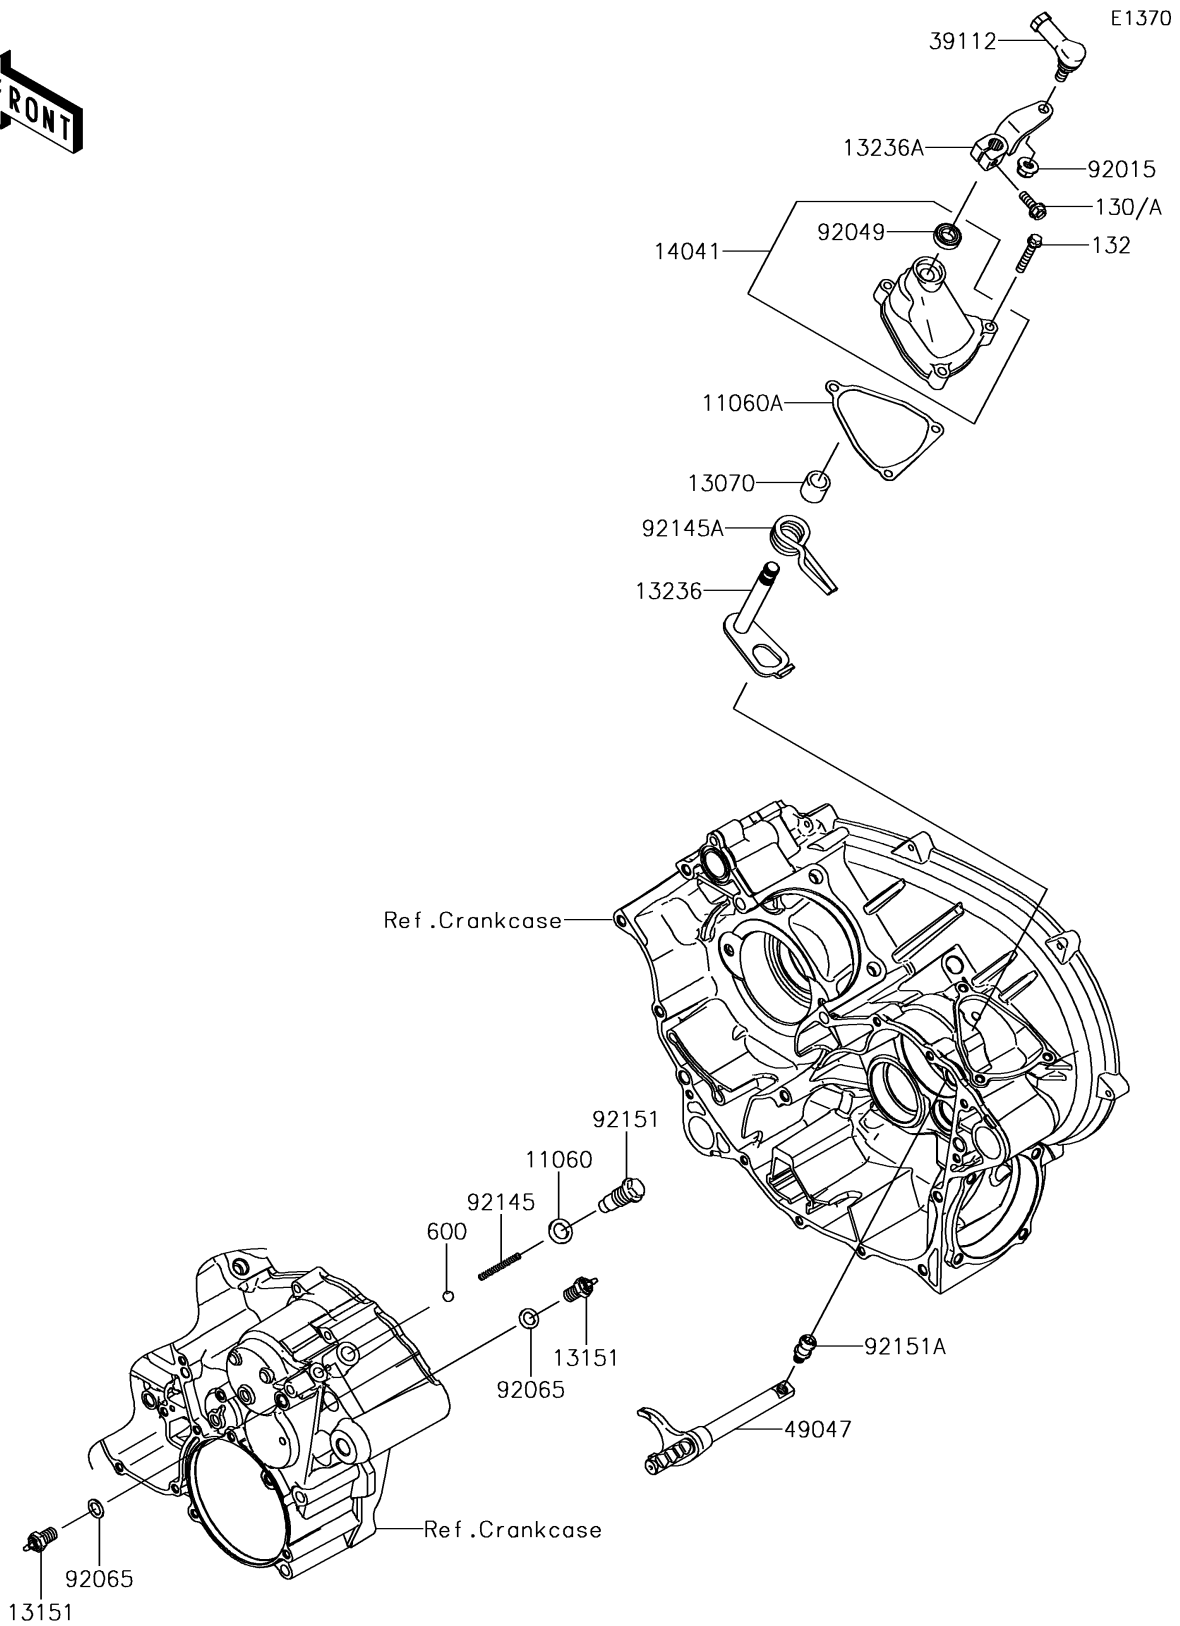

2017 BRUTE FORCE® 750 4x4i EPS CAMO PARTS DIAGRAM

Gear Change Mechanism

2017 BRUTE FORCE® 750 4x4i EPS CAMO PARTS LIST

Gear Change Mechanism

ITEM NAME	PART NUMBER	QUANTITY
-----------	-------------	----------