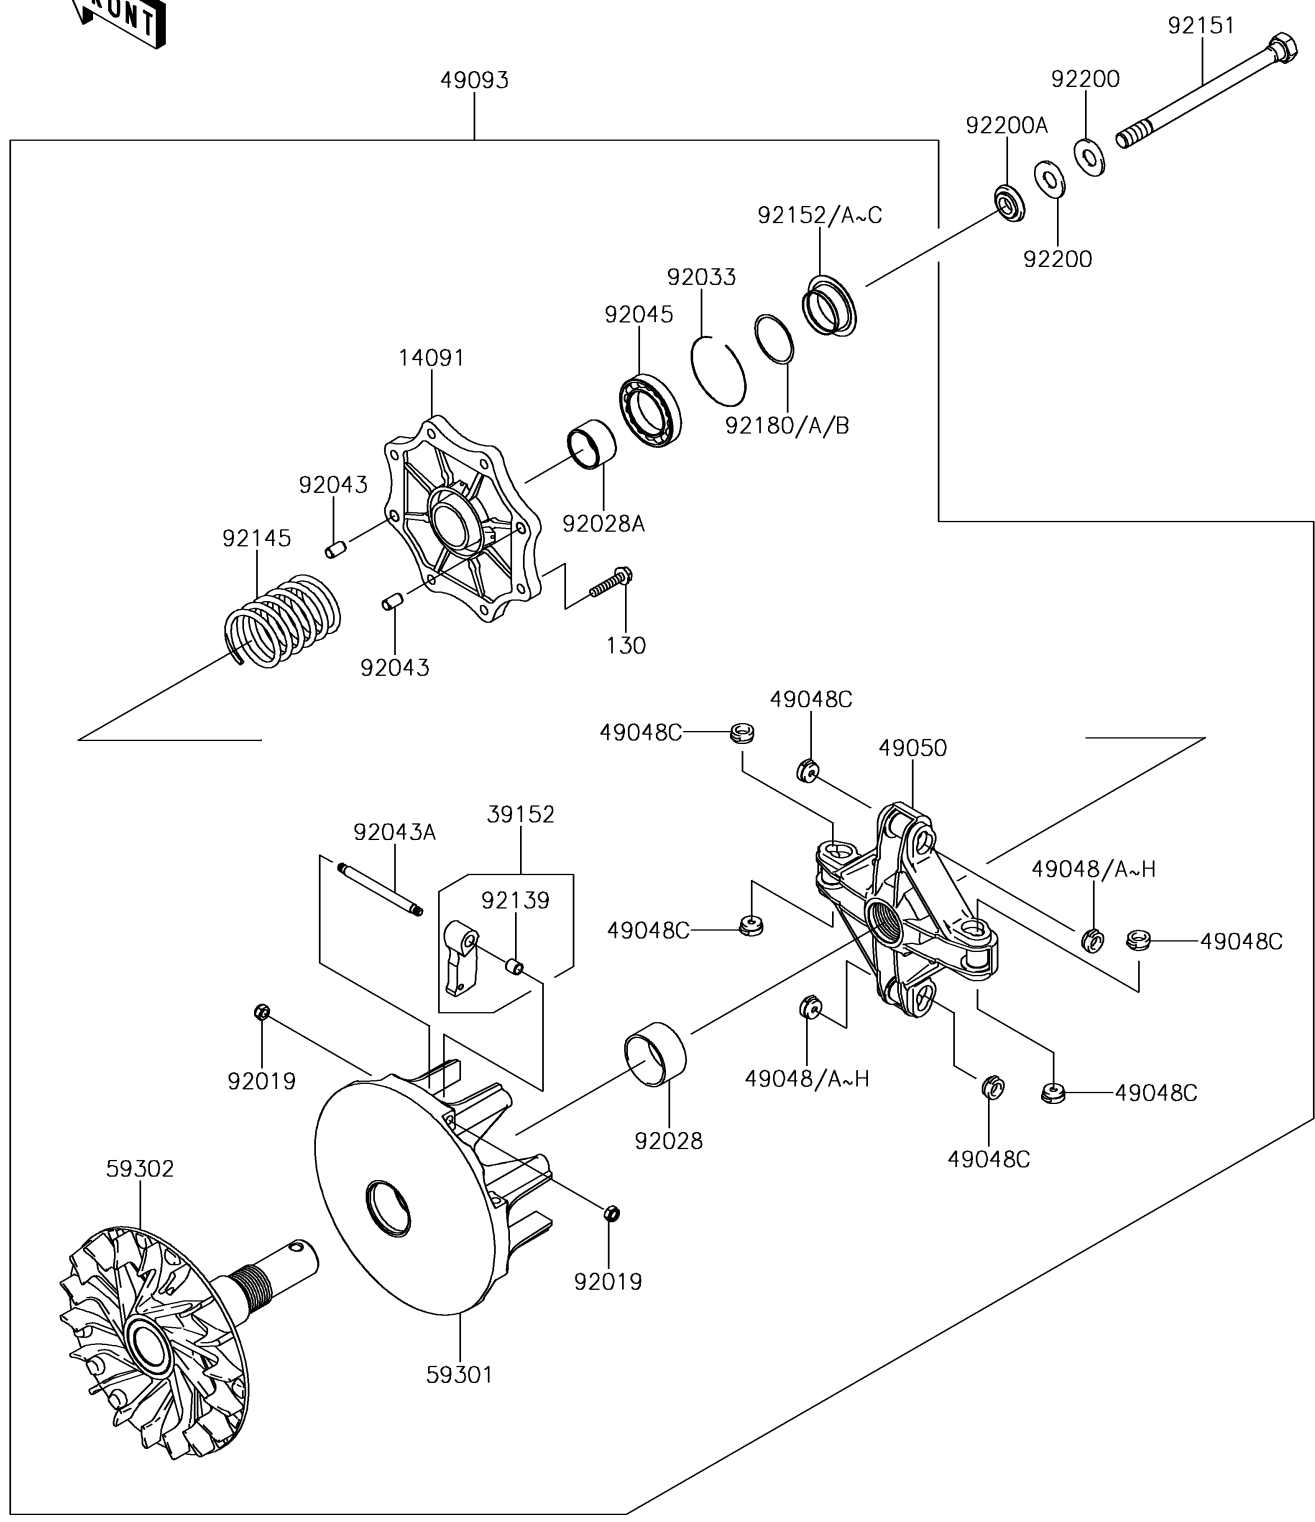

2016 BRUTE FORCE® 750 4x4i EPS CAMO PARTS DIAGRAM

Drive Converter

E1391

2016 BRUTE FORCE® 750 4x4i EPS CAMO PARTS LIST

Drive Converter

ITEM NAME	PART NUMBER	QUANTITY
BOLT-FLANGED,6X30 (Ref # 130)	130CA0630	8
COVER (Ref # 14091)	14091-1804	1
WEIGHT-RAMP (Ref # 39152)	39152-0034	4
SHOE,T=7.2 (Ref # 49048)	49048-1087	AR
SHOE,T=7.3 (Ref # 49048A)	49048-1088	AR
SHOE,T=7.4 (Ref # 49048B)	49048-1089	AR
SHOE,T=7.5 (Ref # 49048C)	49048-1090	8
SHOE,T=7.6 (Ref # 49048D)	49048-1091	AR
SHOE,T=7.7 (Ref # 49048E)	49048-1092	AR
SHOE,T=7.8 (Ref # 49048F)	49048-1093	AR
SHOE,T=7.9 (Ref # 49048G)	49048-1094	AR
SHOE,T=8.0 (Ref # 49048H)	49048-1095	AR
SPIDER (Ref # 49050)	49050-0010	1
CONVERTER-ASSY-DRIVE (Ref # 49093)	49093-0040	1
SHEAVE-MOVABLE (Ref # 59301)	59301-0007	1
SHEAVE-COMP,FIXED (Ref # 59302)	59302-0078	1
NUT,LOCK,6MM (Ref # 92019)	92019-008	8
BUSHING (Ref # 92028)	92028-1975	1
BUSHING (Ref # 92028A)	92028-1980	1
RING-SNAP (Ref # 92033)	92033-0063	1
PIN,6.2X8X14 (Ref # 92043)	92043-1263	2
PIN (Ref # 92043A)	92043-1688	4
BEARING-BALL,6907DDG8C4 S6NS (Ref # 92045)	92045-1453	1
BUSHING (Ref # 92139)	92139-0215	4
SPRING (Ref # 92145)	92145-0794	1
BOLT,12X165 (Ref # 92151)	92151-1393	1
COLLAR,T=1.6 (Ref # 92152)	92152-1436	AR
COLLAR,T=3.0 (Ref # 92152A)	92152-1437	AR
COLLAR,T=2.3 (Ref # 92152B)	92152-1438	AR

2016 BRUTE FORCE® 750 4x4i EPS CAMO PARTS LIST

Drive Converter

ITEM NAME	PART NUMBER	QUANTITY
COLLAR,T=3.7 (Ref # 92152C)	92152-1440	AR
SHIM,35X40X0.10 (Ref # 92180)	92180-1378	AR
SHIM,35X40X0.20 (Ref # 92180A)	92180-1379	AR
SHIM,35X40X0.30 (Ref # 92180B)	92180-1380	AR
WASHER,SPRING (Ref # 92200)	92200-1504	2
WASHER (Ref # 92200A)	92200-1634	1