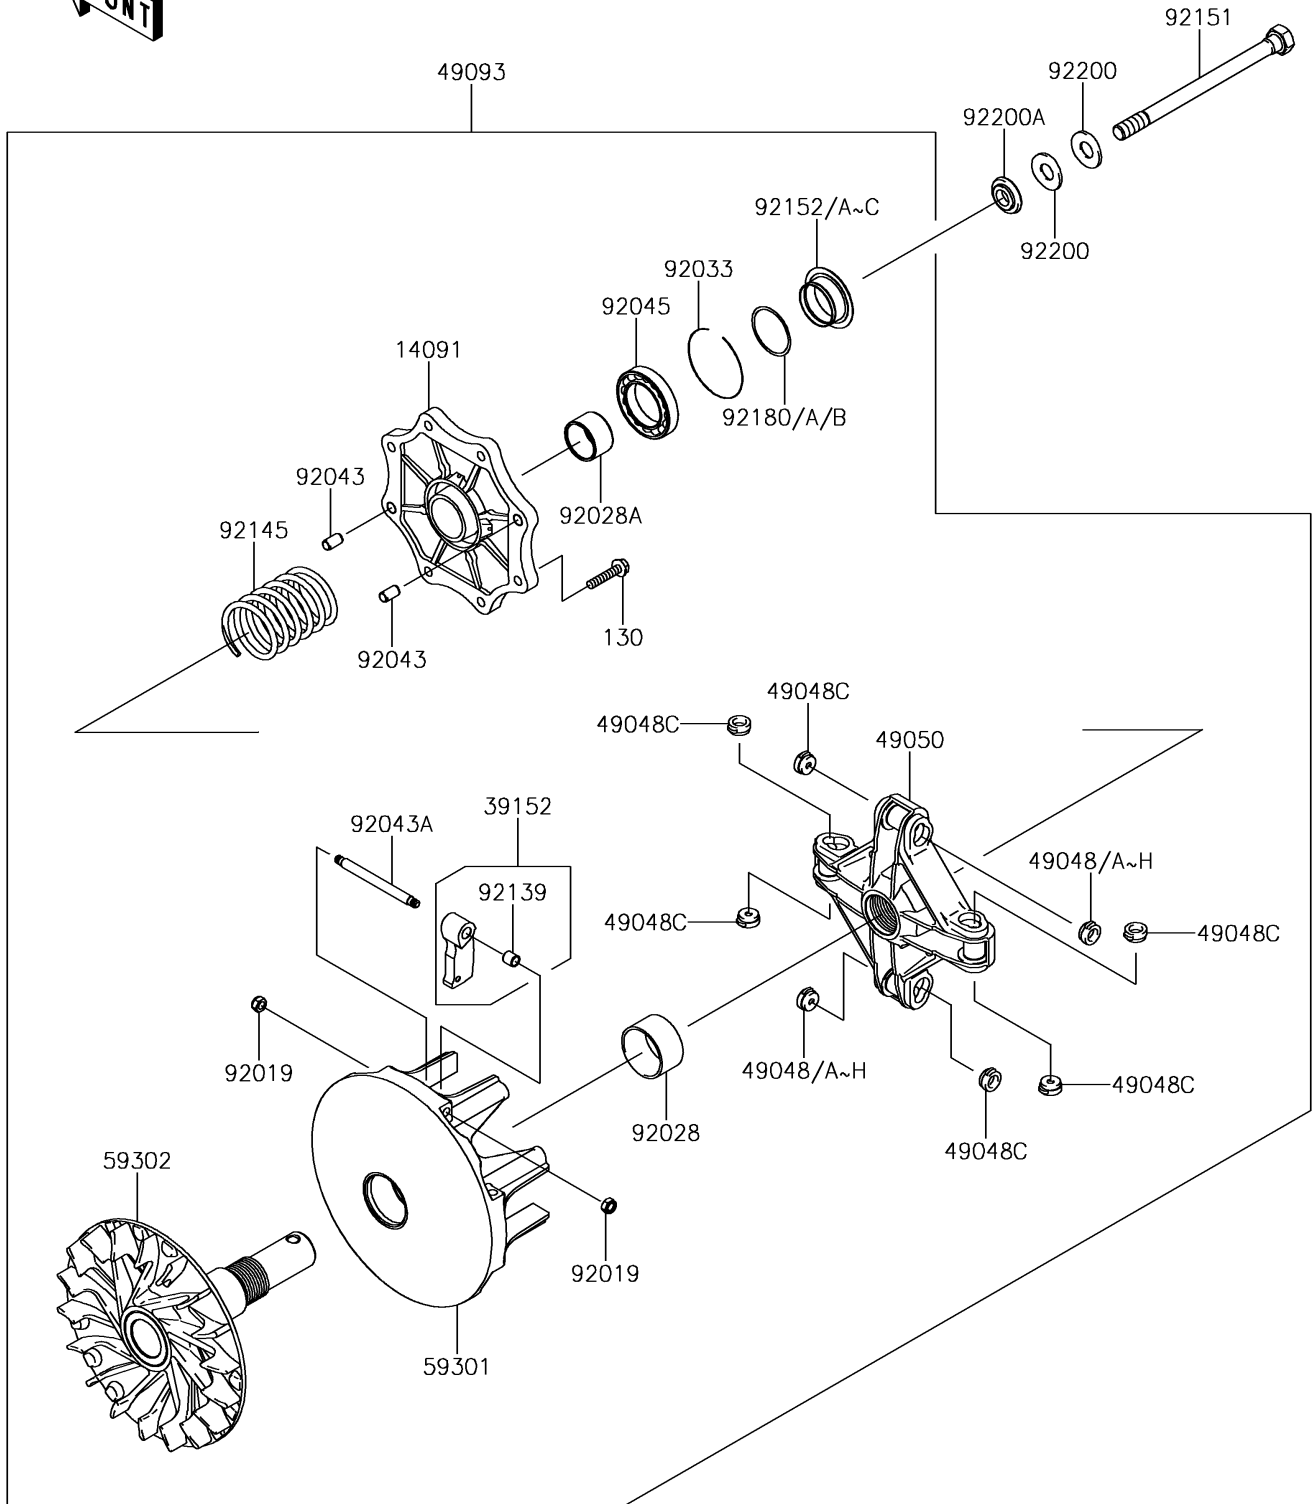

# 2017 BRUTE FORCE® 750 4x4i EPS CAMO PARTS DIAGRAM

Drive Converter

E1391

## 2017 BRUTE FORCE® 750 4x4i EPS CAMO PARTS LIST

### Drive Converter

ITEM NAME	PART NUMBER	QUANTITY
BOLT-FLANGED,6X30 (Ref # 130)	130CA0630	8
COVER (Ref # 14091)	14091-1804	1
WEIGHT-RAMP (Ref # 39152)	39152-0034	4
SHOE,T=7.2 (Ref # 49048)	49048-1087	AR
SHOE,T=7.3 (Ref # 49048A)	49048-1088	AR
SHOE,T=7.4 (Ref # 49048B)	49048-1089	AR
SHOE,T=7.5 (Ref # 49048C)	49048-1090	8
SHOE,T=7.6 (Ref # 49048D)	49048-1091	AR
SHOE,T=7.7 (Ref # 49048E)	49048-1092	AR
SHOE,T=7.8 (Ref # 49048F)	49048-1093	AR
SHOE,T=7.9 (Ref # 49048G)	49048-1094	AR
SHOE,T=8.0 (Ref # 49048H)	49048-1095	AR
SPIDER (Ref # 49050)	49050-0010	1
CONVERTER-ASSY-DRIVE (Ref # 49093)	49093-0040	1
SHEAVE-MOVABLE (Ref # 59301)	59301-0007	1
SHEAVE-COMP,FIXED (Ref # 59302)	59302-0078	1
NUT,LOCK,6MM (Ref # 92019)	92019-008	8
BUSHING (Ref # 92028)	92028-1975	1
BUSHING (Ref # 92028A)	92028-1980	1
RING-SNAP (Ref # 92033)	92033-0063	1
PIN,6.2X8X14 (Ref # 92043)	92043-1263	2
PIN (Ref # 92043A)	92043-1688	4
BEARING-BALL,6907DDG8C4 S6NS (Ref # 92045)	92045-1453	1
BUSHING (Ref # 92139)	92139-0215	4
SPRING (Ref # 92145)	92145-0794	1
BOLT,12X165 (Ref # 92151)	92151-1393	1
COLLAR,T=1.6 (Ref # 92152)	92152-1436	AR
COLLAR,T=3.0 (Ref # 92152A)	92152-1437	AR
COLLAR,T=2.3 (Ref # 92152B)	92152-1438	AR

### Drive Converter

ITEM NAME	PART NUMBER	QUANTITY
COLLAR,T=3.7 (Ref # 92152C)	92152-1440	AR
SHIM,35X40X0.10 (Ref # 92180)	92180-1378	AR
SHIM,35X40X0.20 (Ref # 92180A)	92180-1379	AR
SHIM,35X40X0.30 (Ref # 92180B)	92180-1380	AR
WASHER,SPRING (Ref # 92200)	92200-1504	2
WASHER (Ref # 92200A)	92200-1634	1