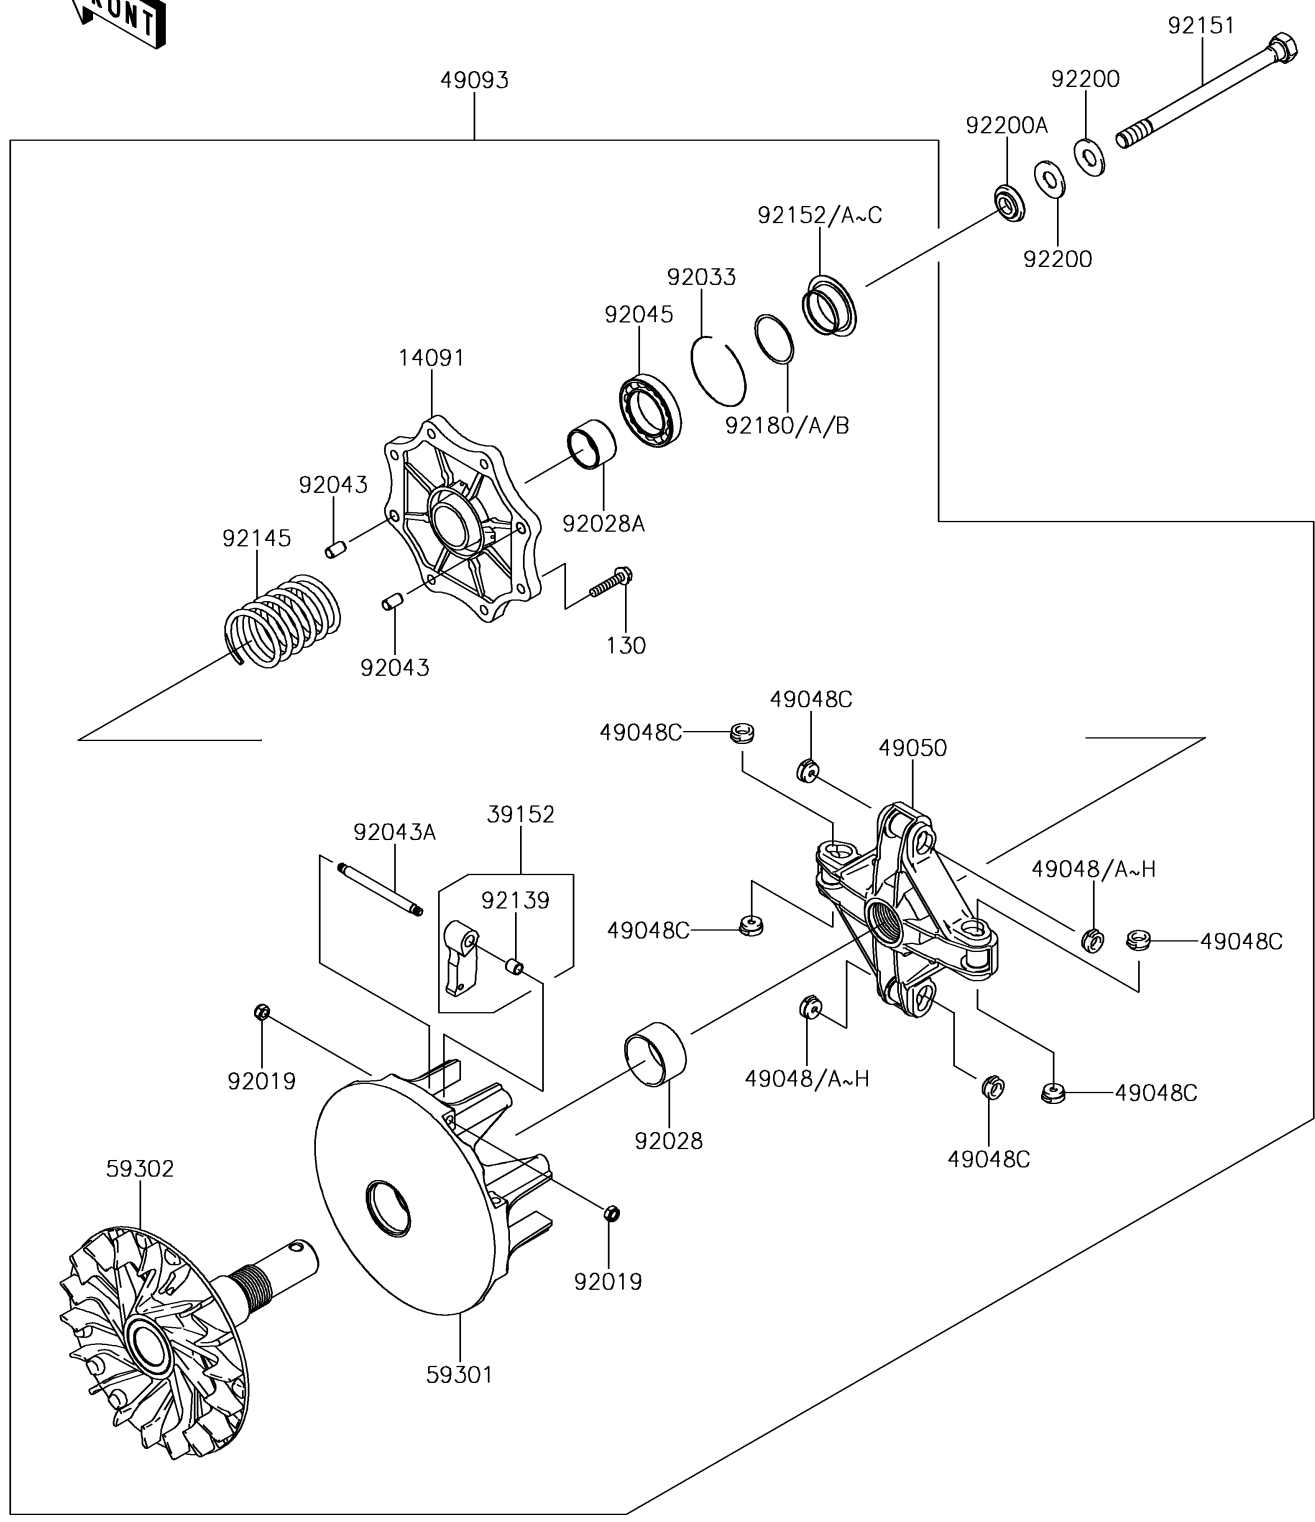

2019 BRUTE FORCE® 750 4x4i EPS CAMO PARTS DIAGRAM

Drive Converter

E1391

2019 BRUTE FORCE® 750 4x4i EPS CAMO PARTS LIST

Drive Converter

ITEM NAME	PART NUMBER	QUANTITY
BOLT-FLANGED,6X30 (Ref # 130)	130CA0630	8
COVER (Ref # 14091)	14091-1804	1
WEIGHT-RAMP (Ref # 39152)	39152-0034	4
SHOE,T=7.2 (Ref # 49048)	49048-1087	AR
SHOE,T=7.3 (Ref # 49048A)	49048-1088	AR
SHOE,T=7.4 (Ref # 49048B)	49048-1089	AR
SHOE,T=7.5 (Ref # 49048C)	49048-1090	8
SHOE,T=7.6 (Ref # 49048D)	49048-1091	AR
SHOE,T=7.7 (Ref # 49048E)	49048-1092	AR
SHOE,T=7.8 (Ref # 49048F)	49048-1093	AR
SHOE,T=7.9 (Ref # 49048G)	49048-1094	AR
SHOE,T=8.0 (Ref # 49048H)	49048-1095	AR
SPIDER (Ref # 49050)	49050-0010	1
CONVERTER-ASSY-DRIVE (Ref # 49093)	49093-0040	1
SHEAVE-MOVABLE (Ref # 59301)	59301-0007	1
SHEAVE-COMP,FIXED (Ref # 59302)	59302-0078	1
NUT,LOCK,6MM (Ref # 92019)	92019-008	8
BUSHING (Ref # 92028)	92028-1975	1
BUSHING (Ref # 92028A)	92028-1980	1
RING-SNAP (Ref # 92033)	92033-0063	1
PIN,6.2X8X14 (Ref # 92043)	92043-1263	2
PIN (Ref # 92043A)	92043-1688	4
BEARING-BALL,6907DDG8C4 S6NS (Ref # 92045)	92045-1453	1
BUSHING (Ref # 92139)	92139-0215	4
SPRING (Ref # 92145)	92145-0794	1
BOLT,12X165 (Ref # 92151)	92151-1393	1
COLLAR,T=1.6 (Ref # 92152)	92152-1436	AR
COLLAR,T=3.0 (Ref # 92152A)	92152-1437	AR
COLLAR,T=2.3 (Ref # 92152B)	92152-1438	AR

2019 BRUTE FORCE® 750 4x4i EPS CAMO PARTS LIST

Drive Converter

ITEM NAME	PART NUMBER	QUANTITY
COLLAR,T=3.7 (Ref # 92152C)	92152-1440	AR
SHIM,35X40X0.10 (Ref # 92180)	92180-1378	AR
SHIM,35X40X0.20 (Ref # 92180A)	92180-1379	AR
SHIM,35X40X0.30 (Ref # 92180B)	92180-1380	AR
WASHER,SPRING (Ref # 92200)	92200-1504	2
WASHER (Ref # 92200A)	92200-1634	1