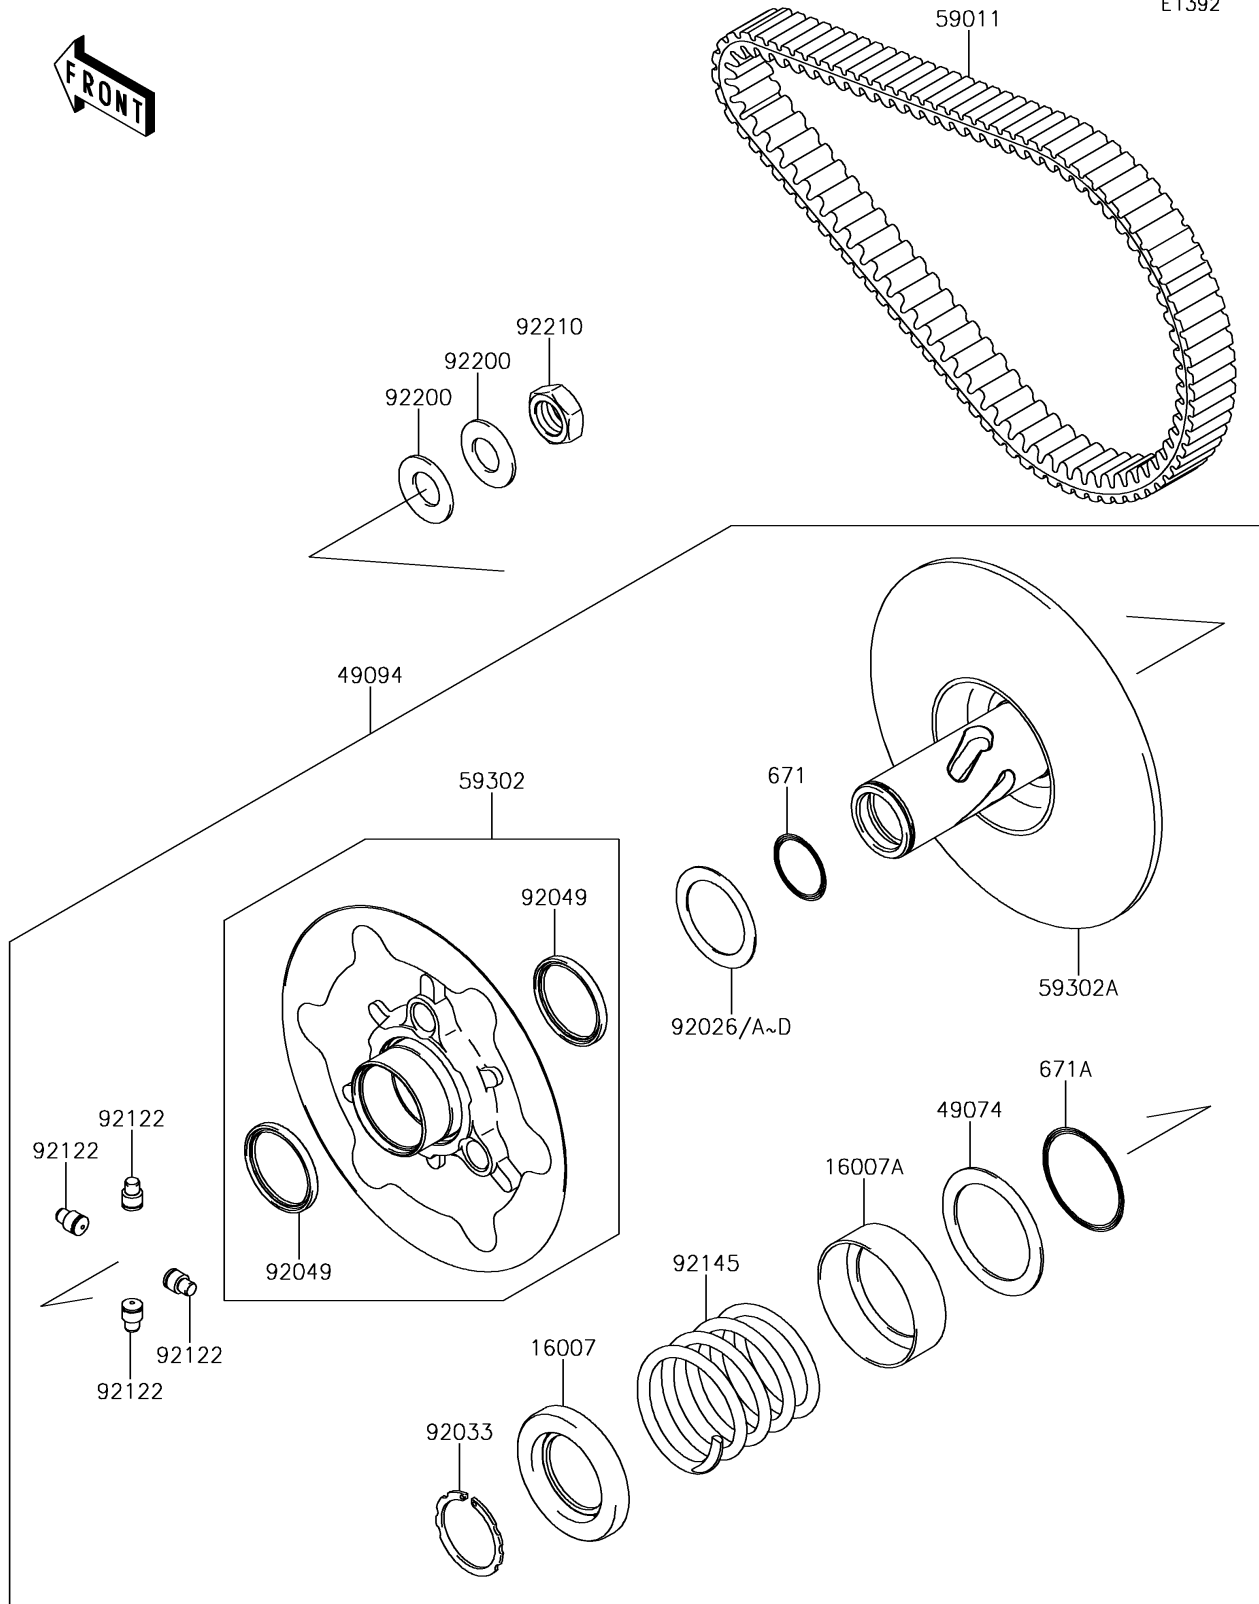

2017 BRUTE FORCE® 750 4x4i EPS CAMO PARTS DIAGRAM

Driven Converter/Drive Belt

E1392

2017 BRUTE FORCE® 750 4x4i EPS CAMO PARTS LIST

Driven Converter/Drive Belt

ITEM NAME	PART NUMBER	QUANTITY
SEAT-SPRING (Ref # 16007)	16007-1203	1
SEAT-SPRING,SHEAVE MOVABLE (Ref # 16007A)	16007-1221	1
PLATE-THRUST (Ref # 49074)	49074-1055	1
CONVERTER-ASSY-DRIVEN (Ref # 49094)	49094-0051	1
BELT,CVT (Ref # 59011)	59011-0019	1
SHEAVE-COMP,MOVABLE (Ref # 59302)	59302-0039	1
SHEAVE-COMP,FIXED (Ref # 59302A)	59302-0077	1
O RING (Ref # 671)	671D2530	1
O RING (Ref # 671A)	671D2550	1
SPACER,T=0.30 (Ref # 92026)	92026-0034	AR
SPACER,T=1.00 (Ref # 92026A)	92026-1565	AR
SPACER,T=0.60 (Ref # 92026B)	92026-1569	AR
SPACER,T=1.40 (Ref # 92026C)	92026-1570	AR
SPACER,T=0.80 (Ref # 92026D)	92026-1617	AR
RING-SNAP (Ref # 92033)	92033-1317	1
SEAL-OIL (Ref # 92049)	92049-1528	2
ROLLER (Ref # 92122)	92122-1209	4
SPRING,PURPLE (Ref # 92145)	92145-1499	1
WASHER (Ref # 92200)	92200-1505	2
NUT,18MM (Ref # 92210)	92210-1367	1