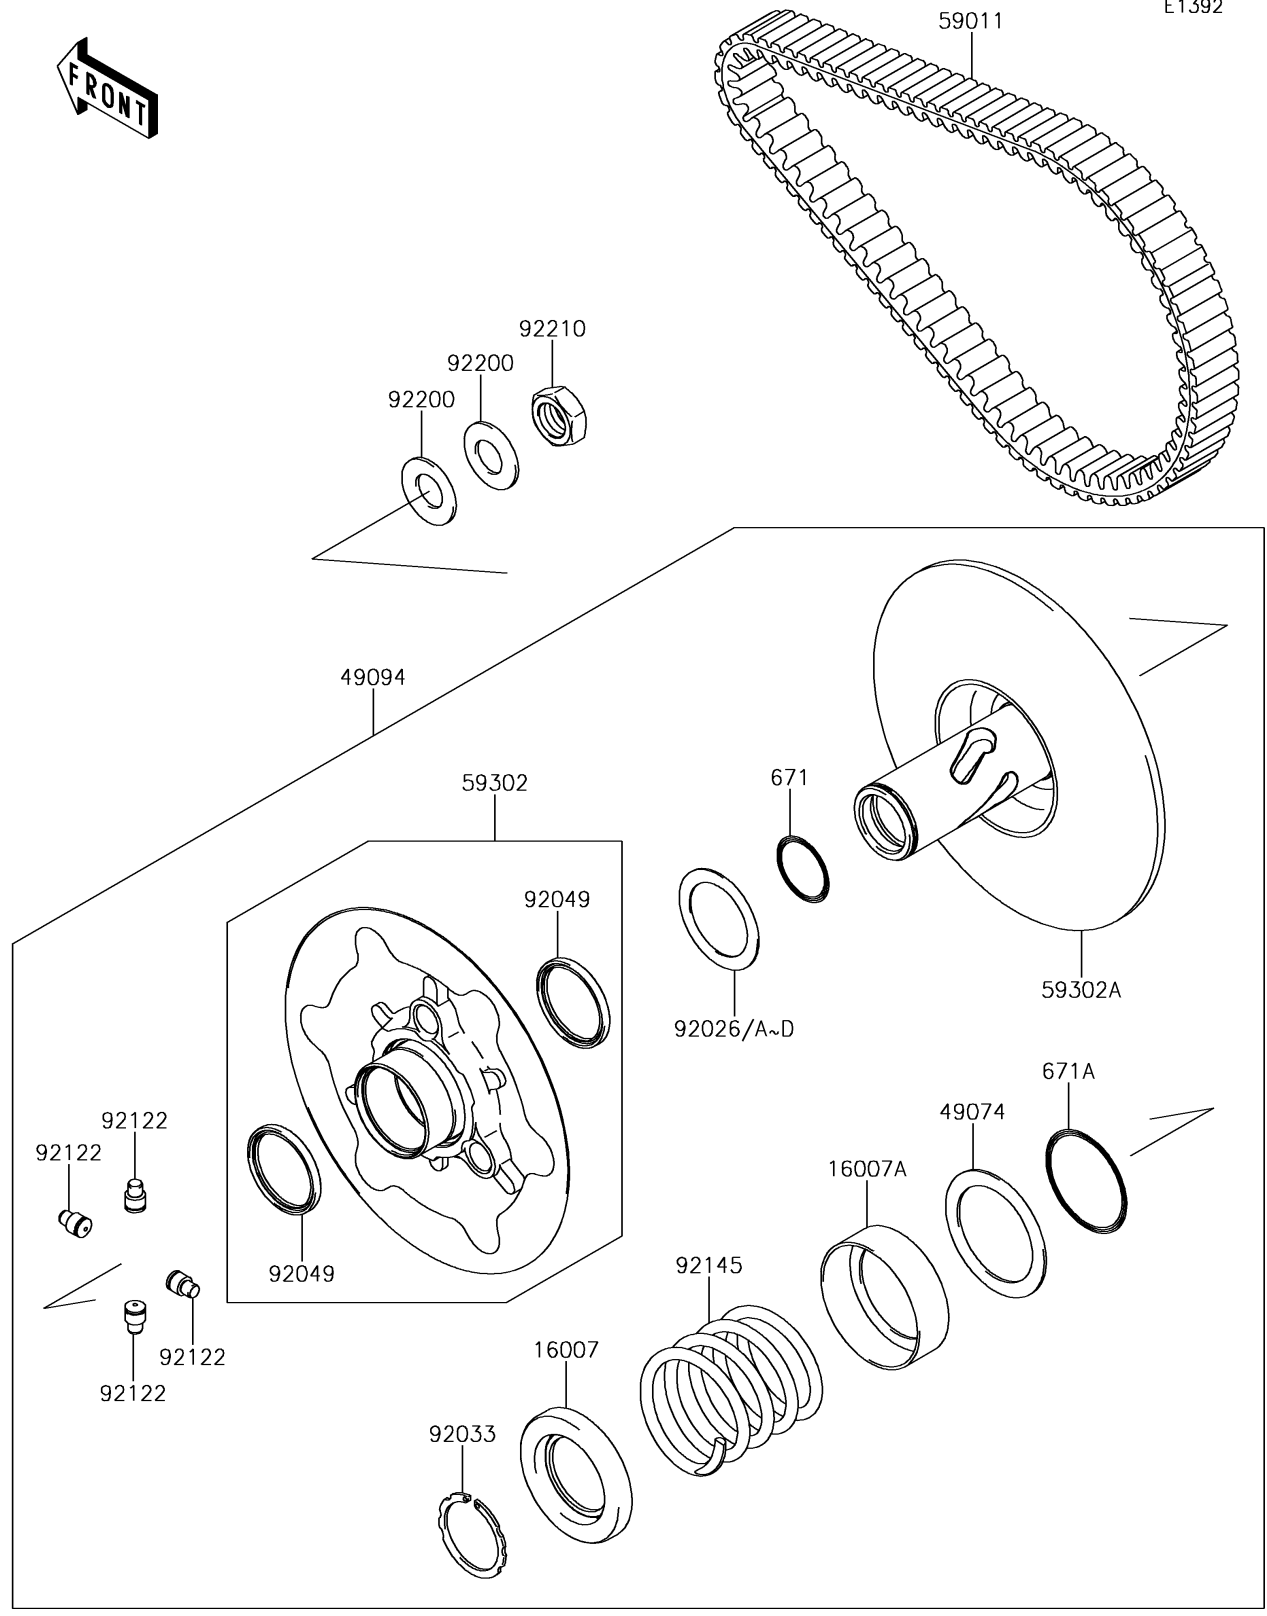

# 2019 BRUTE FORCE® 750 4x4i EPS CAMO PARTS DIAGRAM

Driven Converter/Drive Belt

E1392

## 2019 BRUTE FORCE® 750 4x4i EPS CAMO PARTS LIST

### Driven Converter/Drive Belt

ITEM NAME	PART NUMBER	QUANTITY
SEAT-SPRING (Ref # 16007)	16007-1203	1
SEAT-SPRING,SHEAVE MOVABLE (Ref # 16007A)	16007-1221	1
PLATE-THRUST (Ref # 49074)	49074-1055	1
CONVERTER-ASSY-DRIVEN (Ref # 49094)	49094-0051	1
BELT,CVT (Ref # 59011)	59011-0019	1
SHEAVE-COMP,MOVABLE (Ref # 59302)	59302-0039	1
SHEAVE-COMP,FIXED (Ref # 59302A)	59302-0077	1
O RING (Ref # 671)	671D2530	1
O RING (Ref # 671A)	671D2550	1
SPACER,T=0.30 (Ref # 92026)	92026-0034	AR
SPACER,T=1.00 (Ref # 92026A)	92026-1565	AR
SPACER,T=0.60 (Ref # 92026B)	92026-1569	AR
SPACER,T=1.40 (Ref # 92026C)	92026-1570	AR
SPACER,T=0.80 (Ref # 92026D)	92026-1617	AR
RING-SNAP (Ref # 92033)	92033-1317	1
SEAL-OIL (Ref # 92049)	92049-1528	2
ROLLER (Ref # 92122)	92122-1209	4
SPRING,PURPLE (Ref # 92145)	92145-1499	1
WASHER (Ref # 92200)	92200-1505	2
NUT,18MM (Ref # 92210)	92210-1367	1