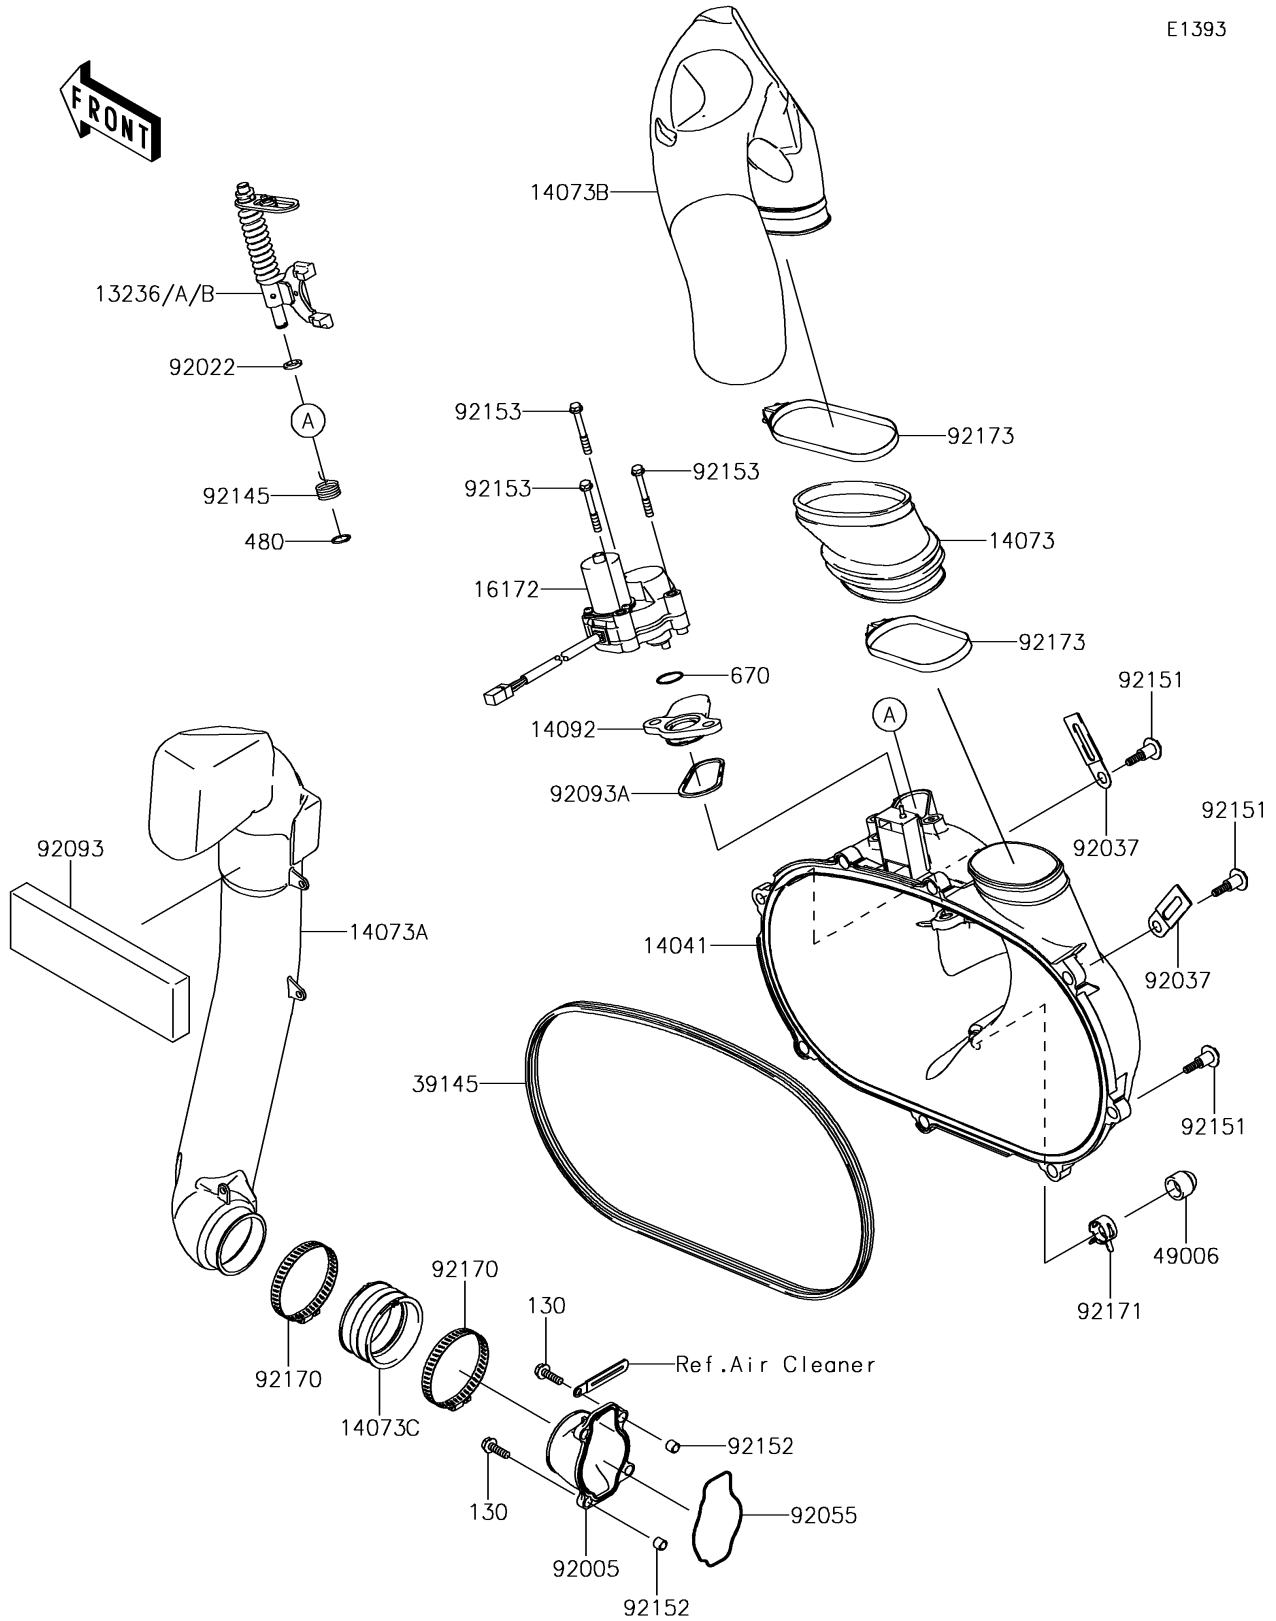

# 2017 BRUTE FORCE® 750 4x4i EPS CAMO PARTS DIAGRAM

## Converter Cover

E1393

## 2017 BRUTE FORCE® 750 4x4i EPS CAMO PARTS LIST

### Converter Cover

ITEM NAME	PART NUMBER	QUANTITY
BOLT-FLANGED,6X20 (Ref # 130)	130CA0620	4
LEVER-COMP,YELLOW (Ref # 13236)	13236-0046	AR
LEVER-COMP,GREEN (Ref # 13236A)	13236-0047	AR
LEVER-COMP,PAINT LESS (Ref # 13236B)	13236-0048	1
COVER-COMP (Ref # 14041)	14041-0556	1
DUCT,EXHAUST JOINT (Ref # 14073)	14073-0028	1
DUCT,INTAKE (Ref # 14073A)	14073-0298	1
DUCT,EXHAUST (Ref # 14073B)	14073-0734	1
DUCT,JOINT (Ref # 14073C)	14073-1775	1
COVER (Ref # 14092)	14092-0780	1
ACTUATOR (Ref # 16172)	16172-0018	1
TRIM-SEAL (Ref # 39145)	39145-0702	1
CIRCLIP-TYPE-C,10MM (Ref # 480)	480J1000	1
BOOT,DRAIN (Ref # 49006)	49006-0560	1
O RING (Ref # 670)	670D3022	1
FITTING (Ref # 92005)	92005-0718	1
WASHER,10.2X16X1 (Ref # 92022)	92022-1829	1
CLAMP (Ref # 92037)	92037-1780	2
RING-O (Ref # 92055)	92055-1630	1
SEAL (Ref # 92093)	92093-0581	1
SEAL (Ref # 92093A)	92093-1548	1
SPRING (Ref # 92145)	92145-1567	1
BOLT,FLANGED,6X30 (Ref # 92151)	92151-1686	8
COLLAR (Ref # 92152)	92152-1332	4
BOLT,6X47 (Ref # 92153)	92153-0678	3
CLAMP (Ref # 92170)	92170-1764	2
CLAMP (Ref # 92171)	92171-0329	1
CLAMP (Ref # 92173)	92173-0260	2