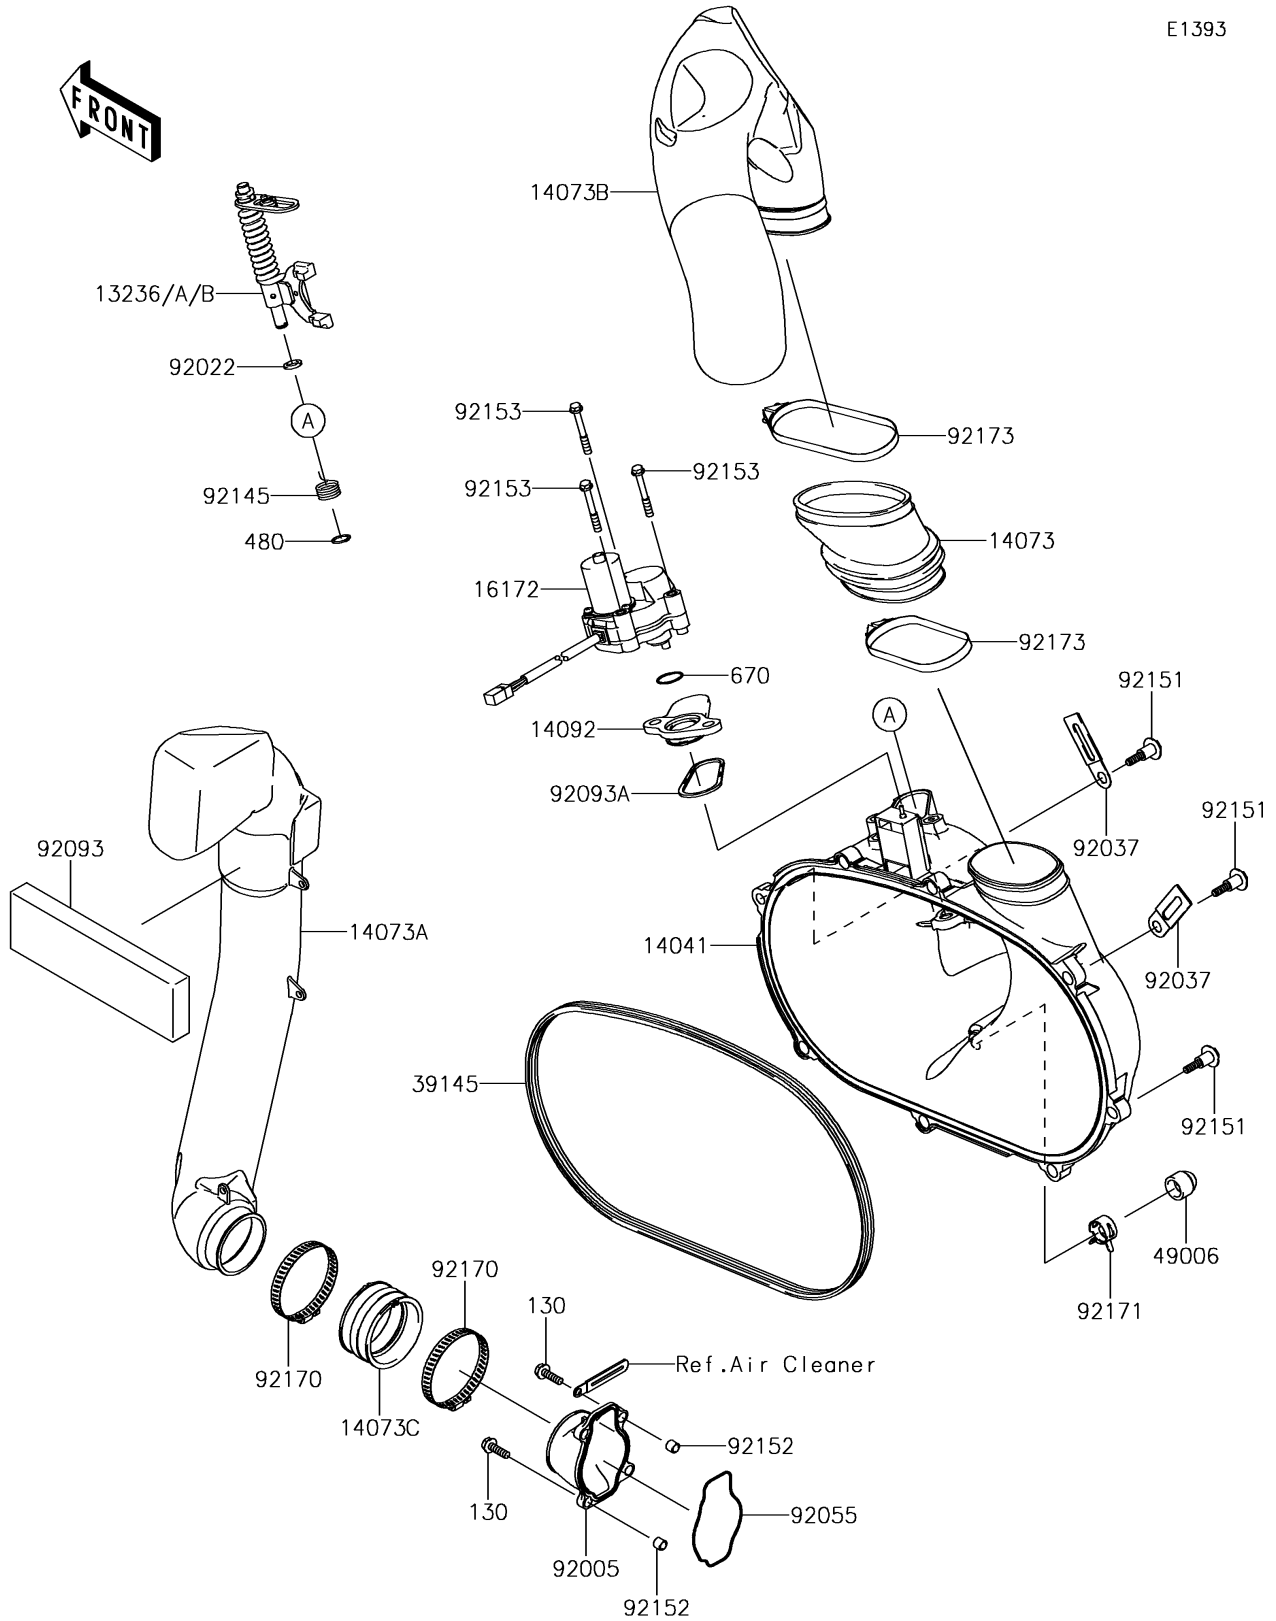

# 2019 BRUTE FORCE® 750 4x4i EPS CAMO PARTS DIAGRAM

## Converter Cover

E1393

## 2019 BRUTE FORCE® 750 4x4i EPS CAMO PARTS LIST

### Converter Cover

ITEM NAME	PART NUMBER	QUANTITY
BOLT-FLANGED,6X20 (Ref # 130)	130CA0620	4
LEVER-COMP,YELLOW (Ref # 13236)	13236-0046	AR
LEVER-COMP,GREEN (Ref # 13236A)	13236-0047	AR
LEVER-COMP,PAINT LESS (Ref # 13236B)	13236-0048	1
COVER-COMP (Ref # 14041)	14041-0556	1
DUCT,EXHAUST JOINT (Ref # 14073)	14073-0028	1
DUCT,INTAKE (Ref # 14073A)	14073-0298	1
DUCT,EXHAUST (Ref # 14073B)	14073-0734	1
DUCT,JOINT (Ref # 14073C)	14073-1775	1
COVER (Ref # 14092)	14092-0780	1
ACTUATOR (Ref # 16172)	16172-0018	1
TRIM-SEAL (Ref # 39145)	39145-0702	1
CIRCLIP-TYPE-C,10MM (Ref # 480)	480J1000	1
BOOT,DRAIN (Ref # 49006)	49006-0560	1
O RING (Ref # 670)	670D3022	1
FITTING (Ref # 92005)	92005-0718	1
WASHER,10.2X16X1 (Ref # 92022)	92022-1829	1
CLAMP (Ref # 92037)	92037-1780	2
RING-O (Ref # 92055)	92055-1630	1
SEAL (Ref # 92093)	92093-0581	1
SEAL (Ref # 92093A)	92093-1548	1
SPRING (Ref # 92145)	92145-1567	1
BOLT,FLANGED,6X30 (Ref # 92151)	92151-1686	8
COLLAR (Ref # 92152)	92152-1332	4
BOLT,6X47 (Ref # 92153)	92153-0678	3
CLAMP (Ref # 92170)	92170-1764	2
CLAMP (Ref # 92171)	92171-0329	1
CLAMP (Ref # 92173)	92173-0260	2