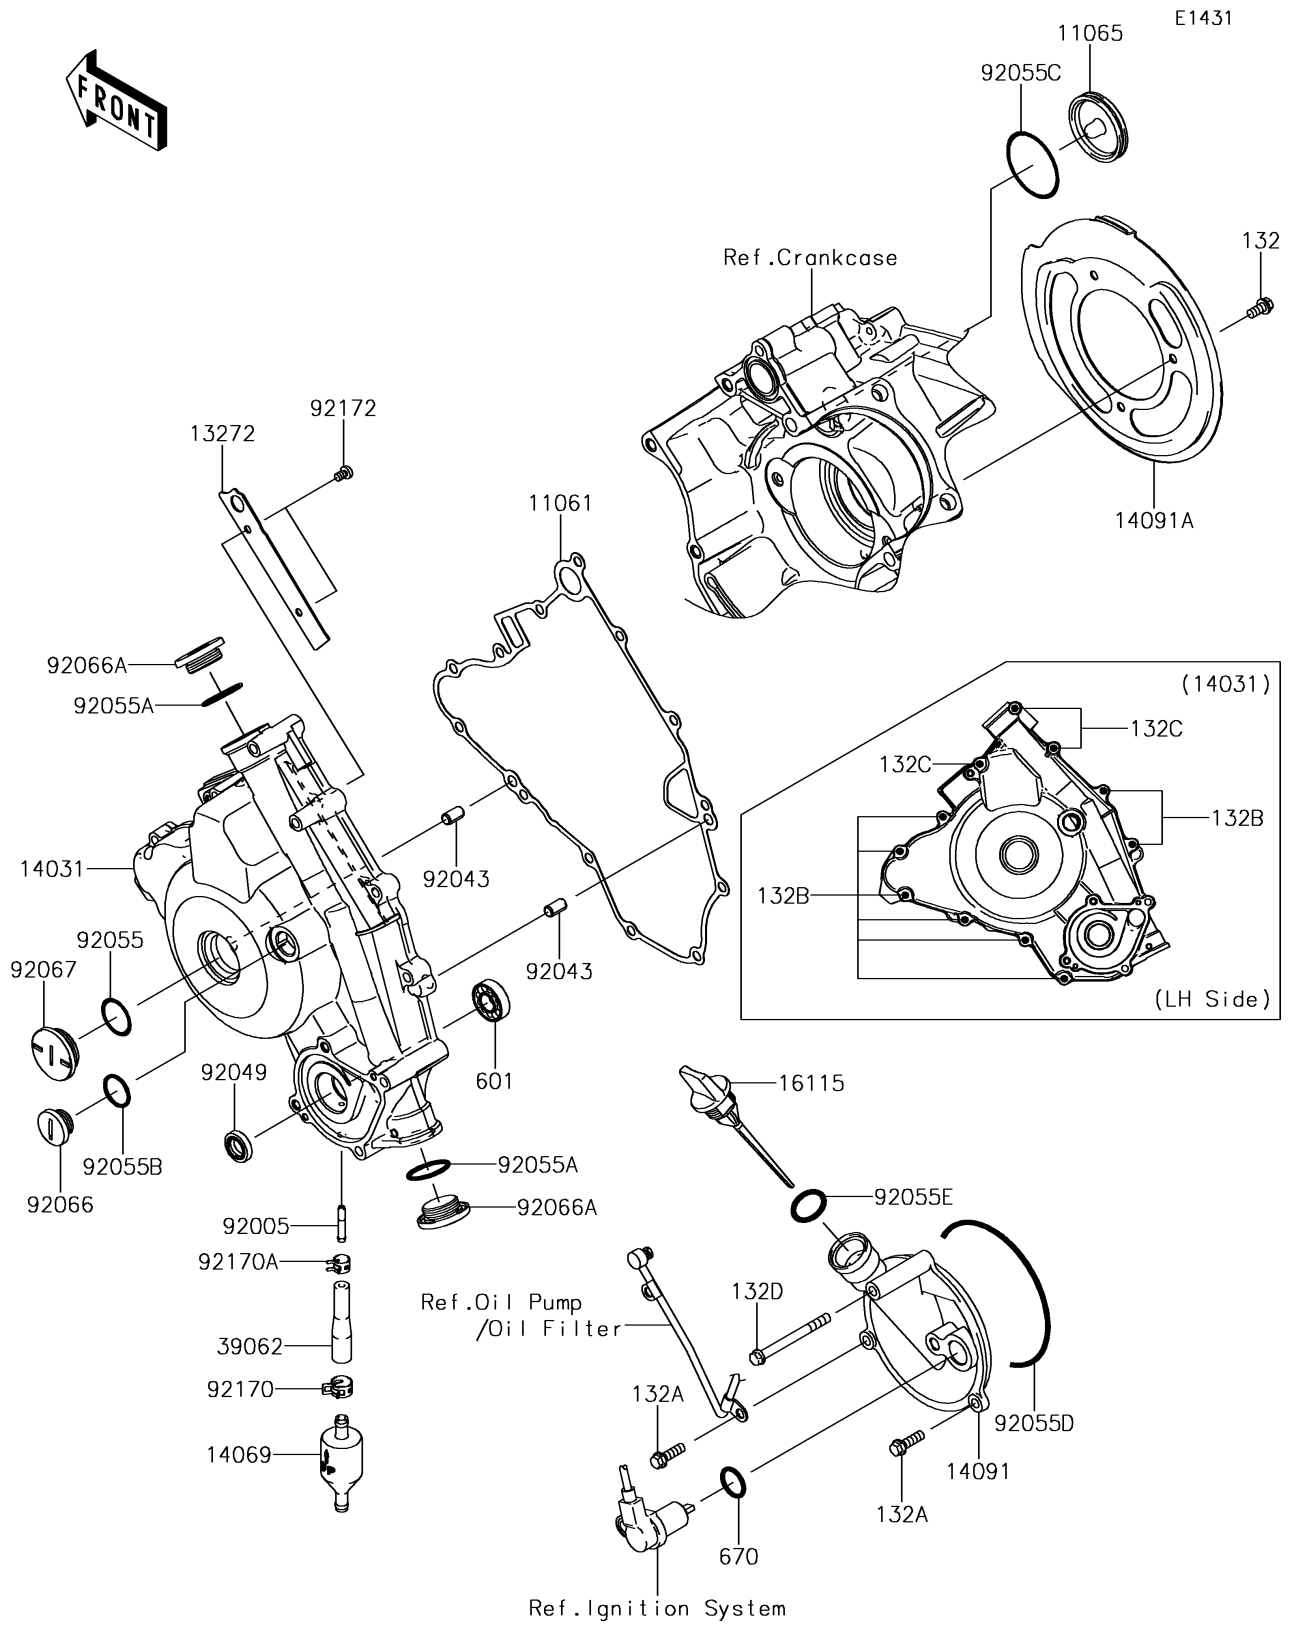

2016 BRUTE FORCE® 750 4x4i EPS CAMO PARTS DIAGRAM

Engine Cover(s)

2016 BRUTE FORCE® 750 4x4i EPS CAMO PARTS LIST

Engine Cover(s)

ITEM NAME	PART NUMBER	QUANTITY
GASKET (Ref # 11061)	11061-1119	1
CAP (Ref # 11065)	11065-1151	1
BOLT-FLANGED-SMALL,6X12 (Ref # 132)	132BA0612	3
PLATE (Ref # 13272)	13272-1090	1
BOLT-FLANGED-SMALL,6X20 (Ref # 132A)	132BA0620	2
BOLT-FLANGED-SMALL,6X30 (Ref # 132B)	132BA0630	8
BOLT-FLANGED-SMALL,6X55 (Ref # 132C)	132BA0655	3
BOLT-FLANGED-SMALL,6X65 (Ref # 132D)	132BA0665	1
COVER-GENERATOR (Ref # 14031)	14031-0127	1
BREATHER (Ref # 14069)	14069-1051	1
COVER (Ref # 14091)	14091-1365	1
COVER,BELT CONVERTER (Ref # 14091A)	14091-1571	1
CAP-OIL FILLER (Ref # 16115)	16115-0001	1
HOSE-COOLING,CARBURETOR-VALVE (Ref # 39062)	39062-1382	1
BEARING-BALL (Ref # 601)	601A6001	1
O RING,18MM (Ref # 670)	670D2018	1
FITTING (Ref # 92005)	92005-1264	1
PIN,6.2X8X14 (Ref # 92043)	92043-1263	2
SEAL-OIL,12X22X5 (Ref # 92049)	92049-0783	1
RING-O,27.7X2.4 (Ref # 92055)	92055-091	1
RING-O,25.7X2.4 (Ref # 92055A)	92055-1136	2
RING-O,20X2 (Ref # 92055B)	92055-1146	1
RING-O,44.7X2.4 (Ref # 92055C)	92055-1279	1
RING-O,99.5X2.0 (Ref # 92055D)	92055-1632	1
RING-O,20X3 (Ref # 92055E)	92055-2185	1
PLUG,COVER (Ref # 92066)	92066-0011	1
PLUG,25X8 (Ref # 92066A)	92066-0012	2
PLUG,30X8 (Ref # 92067)	92067-024	1
CLAMP (Ref # 92170)	92170-1492	1

2016 BRUTE FORCE® 750 4x4i EPS CAMO PARTS LIST

Engine Cover(s)

ITEM NAME	PART NUMBER	QUANTITY
CLAMP (Ref # 92170A)	92170-1493	1
SCREW,5X8 (Ref # 92172)	92172-0119	2