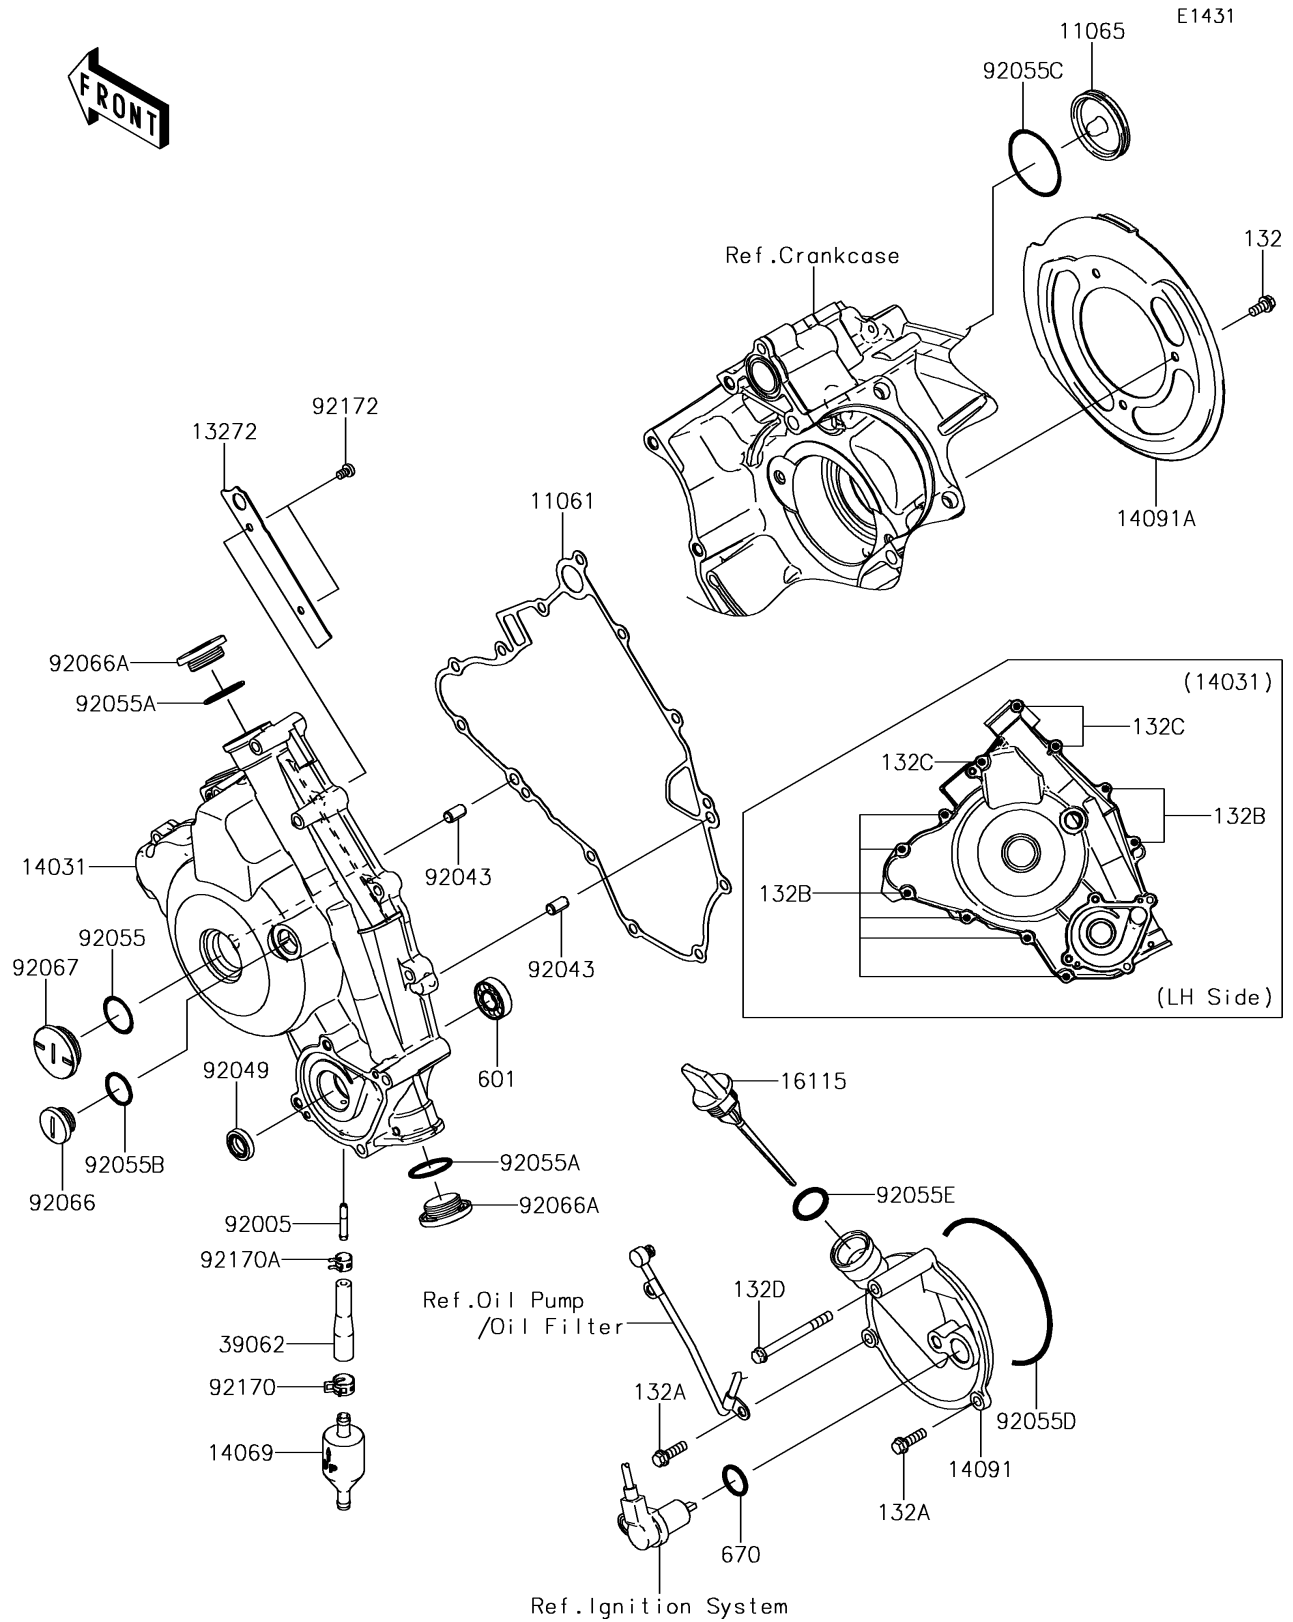

2017 BRUTE FORCE® 750 4x4i EPS CAMO PARTS DIAGRAM

Engine Cover(s)

2017 BRUTE FORCE® 750 4x4i EPS CAMO PARTS LIST

Engine Cover(s)

ITEM NAME	PART NUMBER	QUANTITY
GASKET (Ref # 11061)	11061-1119	1
CAP (Ref # 11065)	11065-1151	1
BOLT-FLANGED-SMALL,6X12 (Ref # 132)	132BA0612	3
PLATE (Ref # 13272)	13272-1090	1
BOLT-FLANGED-SMALL,6X20 (Ref # 132A)	132BA0620	2
BOLT-FLANGED-SMALL,6X30 (Ref # 132B)	132BA0630	8
BOLT-FLANGED-SMALL,6X55 (Ref # 132C)	132BA0655	3
BOLT-FLANGED-SMALL,6X65 (Ref # 132D)	132BA0665	1
COVER-GENERATOR (Ref # 14031)	14031-0127	1
BREATHER (Ref # 14069)	14069-1051	1
COVER (Ref # 14091)	14091-1365	1
COVER,BELT CONVERTER (Ref # 14091A)	14091-1571	1
CAP-OIL FILLER (Ref # 16115)	16115-0001	1
HOSE-COOLING,CARBURETOR-VALVE (Ref # 39062)	39062-1382	1
BEARING-BALL (Ref # 601)	601A6001	1
O RING,18MM (Ref # 670)	670D2018	1
FITTING (Ref # 92005)	92005-1264	1
PIN,6.2X8X14 (Ref # 92043)	92043-1263	2
SEAL-OIL,12X22X5 (Ref # 92049)	92049-0783	1
RING-O,27.7X2.4 (Ref # 92055)	92055-091	1
RING-O,25.7X2.4 (Ref # 92055A)	92055-1136	2
RING-O,20X2 (Ref # 92055B)	92055-1146	1
RING-O,44.7X2.4 (Ref # 92055C)	92055-1279	1
RING-O,99.5X2.0 (Ref # 92055D)	92055-1632	1
RING-O,20X3 (Ref # 92055E)	92055-2185	1
PLUG,COVER (Ref # 92066)	92066-0011	1
PLUG,25X8 (Ref # 92066A)	92066-0012	2
PLUG,30X8 (Ref # 92067)	92067-024	1
CLAMP (Ref # 92170)	92170-1492	1

2017 BRUTE FORCE® 750 4x4i EPS CAMO PARTS LIST

Engine Cover(s)

ITEM NAME	PART NUMBER	QUANTITY
CLAMP (Ref # 92170A)	92170-1493	1
SCREW,5X8 (Ref # 92172)	92172-0119	2