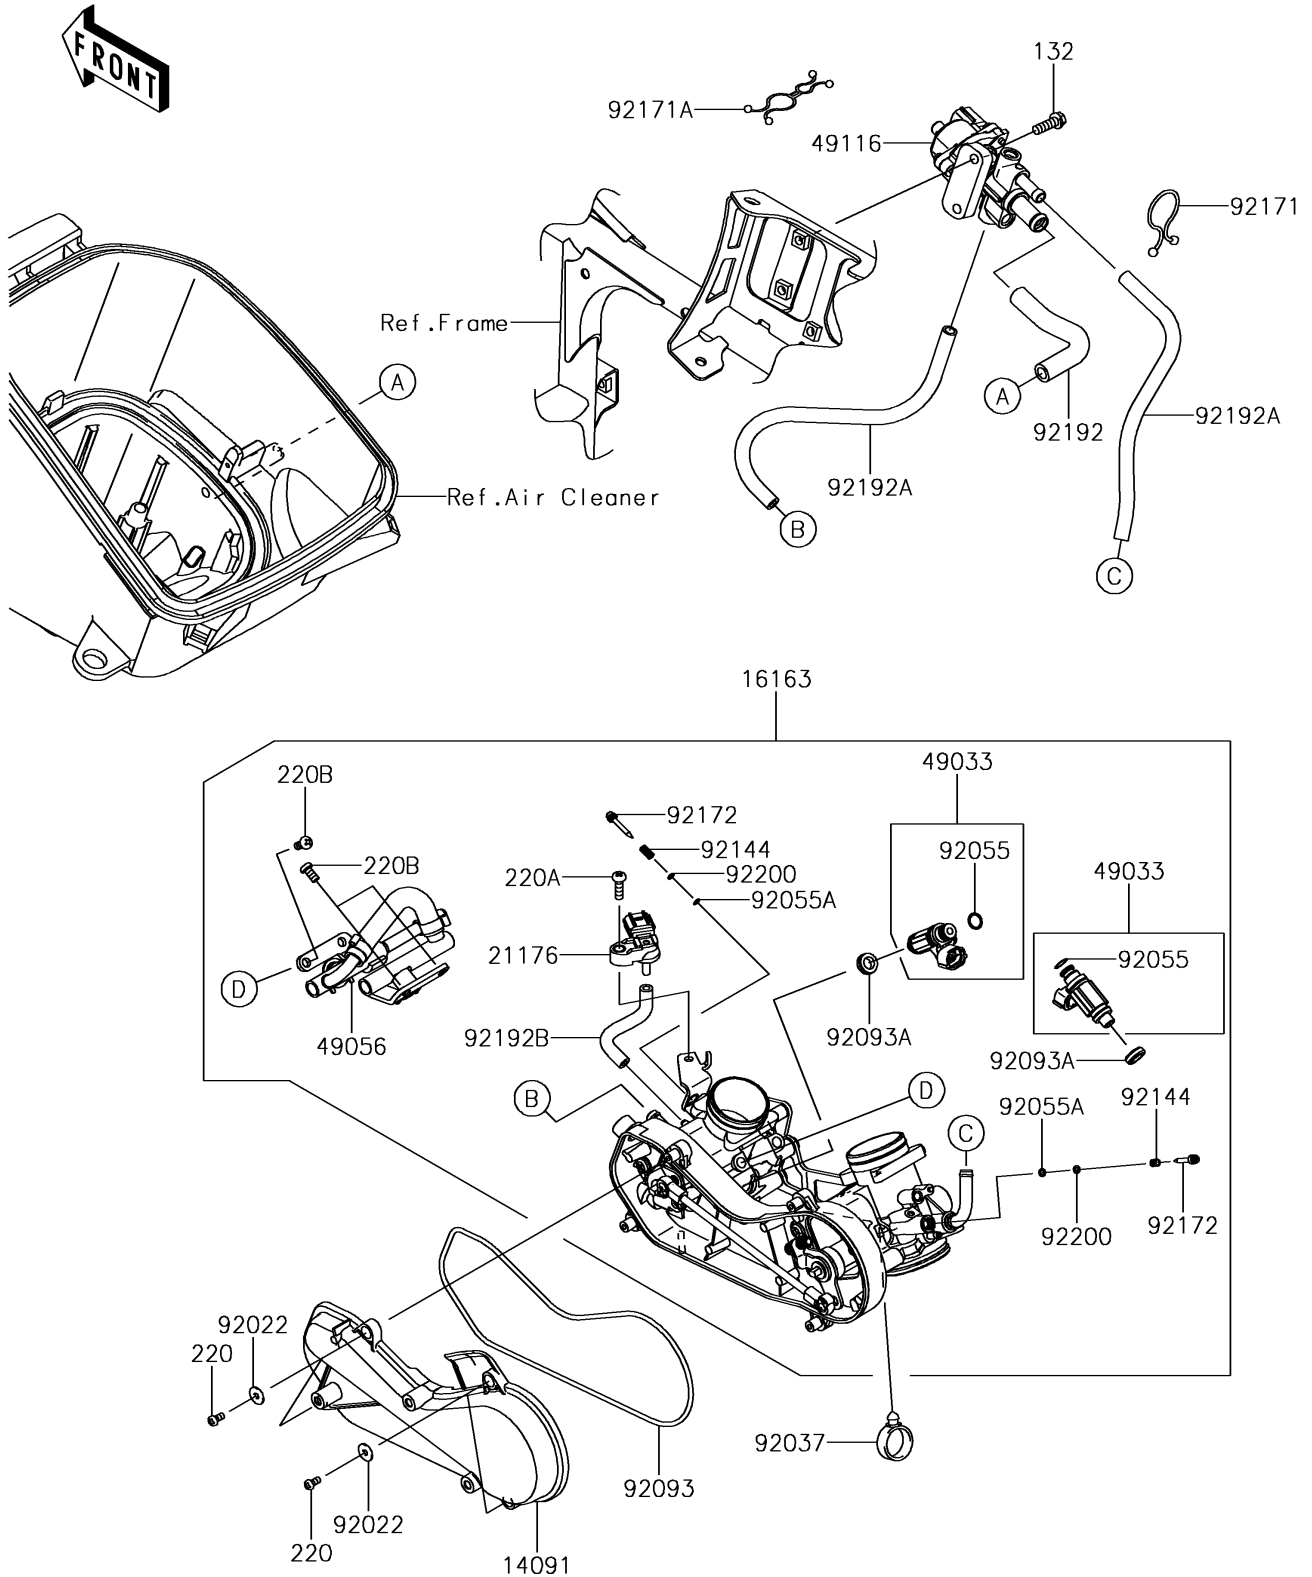

2017 BRUTE FORCE® 750 4x4i EPS CAMO PARTS DIAGRAM

Throttle

E1510

2017 BRUTE FORCE® 750 4x4i EPS CAMO PARTS LIST

Throttle

ITEM NAME	PART NUMBER	QUANTITY
BOLT-FLANGED-SMALL,6X18 (Ref # 132)	132BD0618	2
COVER,THROTTLE LINK (Ref # 14091)	14091-1731	1
THROTTLE-ASSY (Ref # 16163)	16163-0792	1
SENSOR,PRESSURE (Ref # 21176)	21176-0111	1
SCREW-PAN-CROS,4X8 (Ref # 220)	220AA0408	4
SCREW-PAN-CROS,5X16 (Ref # 220A)	220AA0516	1
SCREW-PAN-CROS,6X12 (Ref # 220B)	220D0612	4
NOZZLE-INJECTION (Ref # 49033)	49033-0011	2
PIPE-INJECTION (Ref # 49056)	49056-0034	1
VALVE-ASSY,ISC (Ref # 49116)	49116-0021	1
WASHER,5.2X13X1 (Ref # 92022)	92022-1380	4
CLAMP,HOSE (Ref # 92037)	92037-1827	1
RING-O,INJECTION NOZZLE (Ref # 92055)	92055-1622	2
RING-O,AIR SCREW (Ref # 92055A)	92055-1658	2
SEAL (Ref # 92093)	92093-0082	1
SEAL (Ref # 92093A)	92093-0127	2
SPRING,THROTTLE STOP SCREW (Ref # 92144)	92144-1674	2
CLAMP (Ref # 92171)	92171-1185	1
CLAMP (Ref # 92171A)	92171-1438	1
SCREW (Ref # 92172)	92172-0156	2
TUBE (Ref # 92192)	92192-0437	1
TUBE (Ref # 92192A)	92192-0439	2
TUBE (Ref # 92192B)	92192-0914	1
WASHER,PILOT AIR SCREW (Ref # 92200)	92200-1564	2