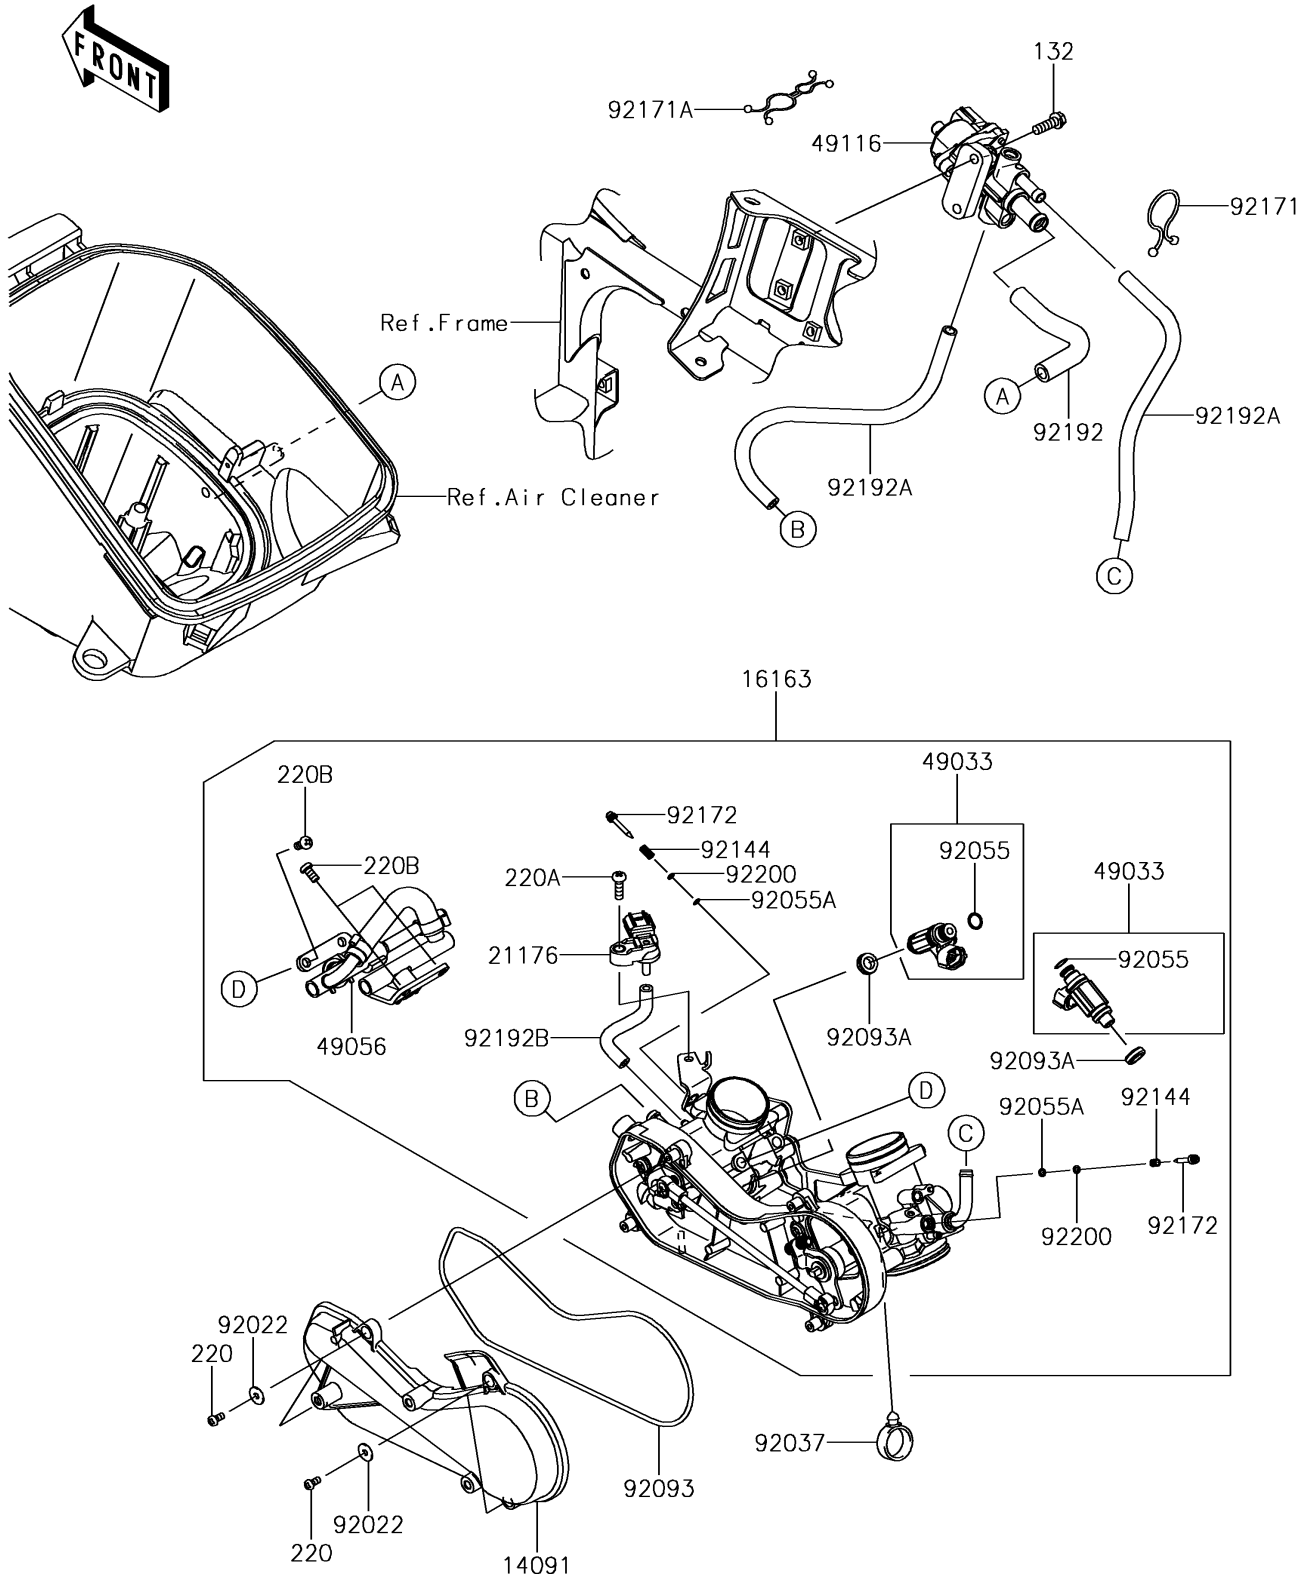

# 2017 BRUTE FORCE® 750 4x4i EPS CAMO PARTS DIAGRAM

Throttle

E1510

## 2017 BRUTE FORCE® 750 4x4i EPS CAMO PARTS LIST

### Throttle

ITEM NAME	PART NUMBER	QUANTITY
BOLT-FLANGED-SMALL,6X18 (Ref # 132)	132BD0618	2
COVER,THROTTLE LINK (Ref # 14091)	14091-1731	1
THROTTLE-ASSY (Ref # 16163)	16163-0792	1
SENSOR,PRESSURE (Ref # 21176)	21176-0111	1
SCREW-PAN-CROS,4X8 (Ref # 220)	220AA0408	4
SCREW-PAN-CROS,5X16 (Ref # 220A)	220AA0516	1
SCREW-PAN-CROS,6X12 (Ref # 220B)	220D0612	4
NOZZLE-INJECTION (Ref # 49033)	49033-0011	2
PIPE-INJECTION (Ref # 49056)	49056-0034	1
VALVE-ASSY,ISC (Ref # 49116)	49116-0021	1
WASHER,5.2X13X1 (Ref # 92022)	92022-1380	4
CLAMP,HOSE (Ref # 92037)	92037-1827	1
RING-O,INJECTION NOZZLE (Ref # 92055)	92055-1622	2
RING-O,AIR SCREW (Ref # 92055A)	92055-1658	2
SEAL (Ref # 92093)	92093-0082	1
SEAL (Ref # 92093A)	92093-0127	2
SPRING,THROTTLE STOP SCREW (Ref # 92144)	92144-1674	2
CLAMP (Ref # 92171)	92171-1185	1
CLAMP (Ref # 92171A)	92171-1438	1
SCREW (Ref # 92172)	92172-0156	2
TUBE (Ref # 92192)	92192-0437	1
TUBE (Ref # 92192A)	92192-0439	2
TUBE (Ref # 92192B)	92192-0914	1
WASHER,PILOT AIR SCREW (Ref # 92200)	92200-1564	2