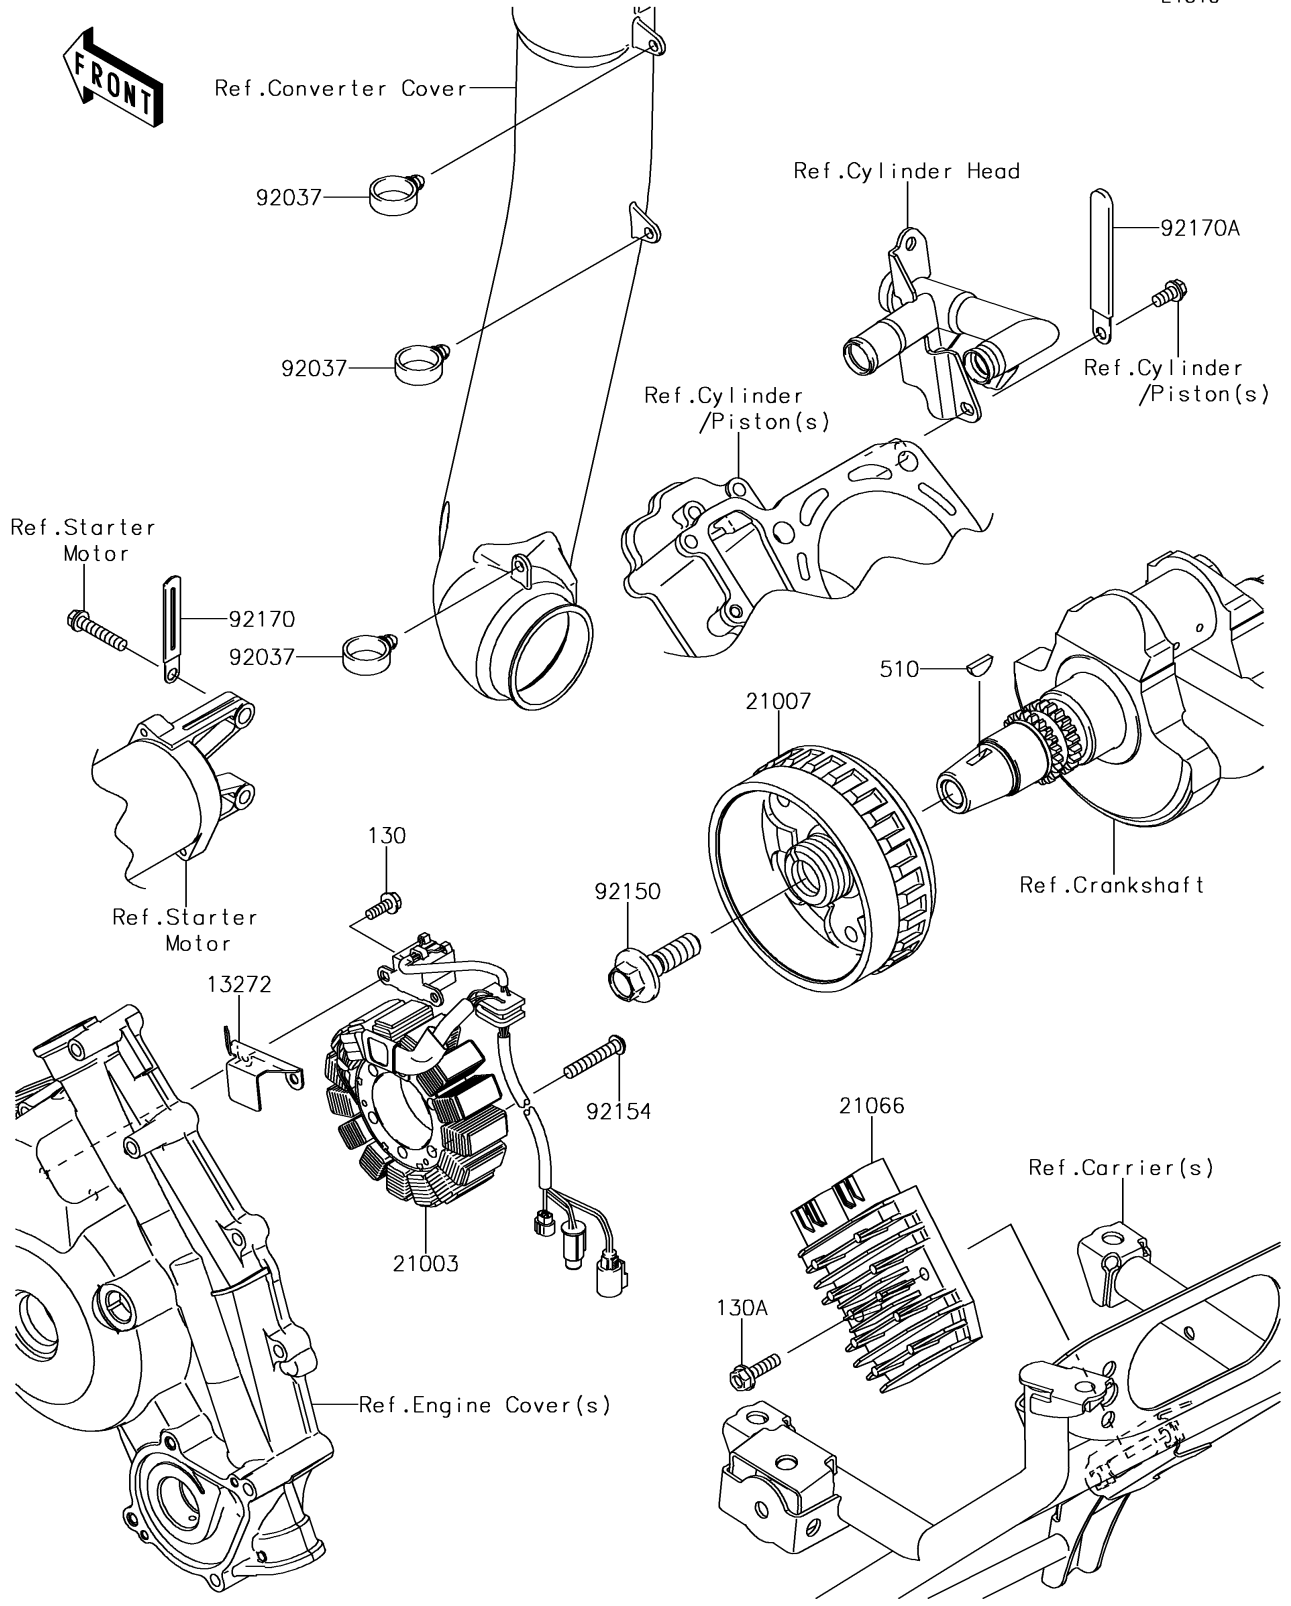

2018 BRUTE FORCE® 750 4x4i EPS CAMO PARTS DIAGRAM

Generator

E1810

2018 BRUTE FORCE® 750 4x4i EPS CAMO PARTS LIST

Generator

ITEM NAME	PART NUMBER	QUANTITY
BOLT-FLANGED,5X14 (Ref # 130)	130BA0514	2
BOLT-FLANGED,6X22 (Ref # 130A)	130BA0622	2
PLATE (Ref # 13272)	13272-1222	1
STATOR (Ref # 21003)	21003-0167	1
ROTOR (Ref # 21007)	21007-0633	1
REGULATOR-VOLTAGE (Ref # 21066)	21066-0744	1
KEY-WOODRUFF (Ref # 510)	510A4200	1
CLAMP,HOSE (Ref # 92037)	92037-1827	3
BOLT,12X40 (Ref # 92150)	92150-1717	1
BOLT,TORX,6X35 (Ref # 92154)	92154-1007	4
CLAMP (Ref # 92170)	92170-1514	1
CLAMP (Ref # 92170A)	92170-1925	1