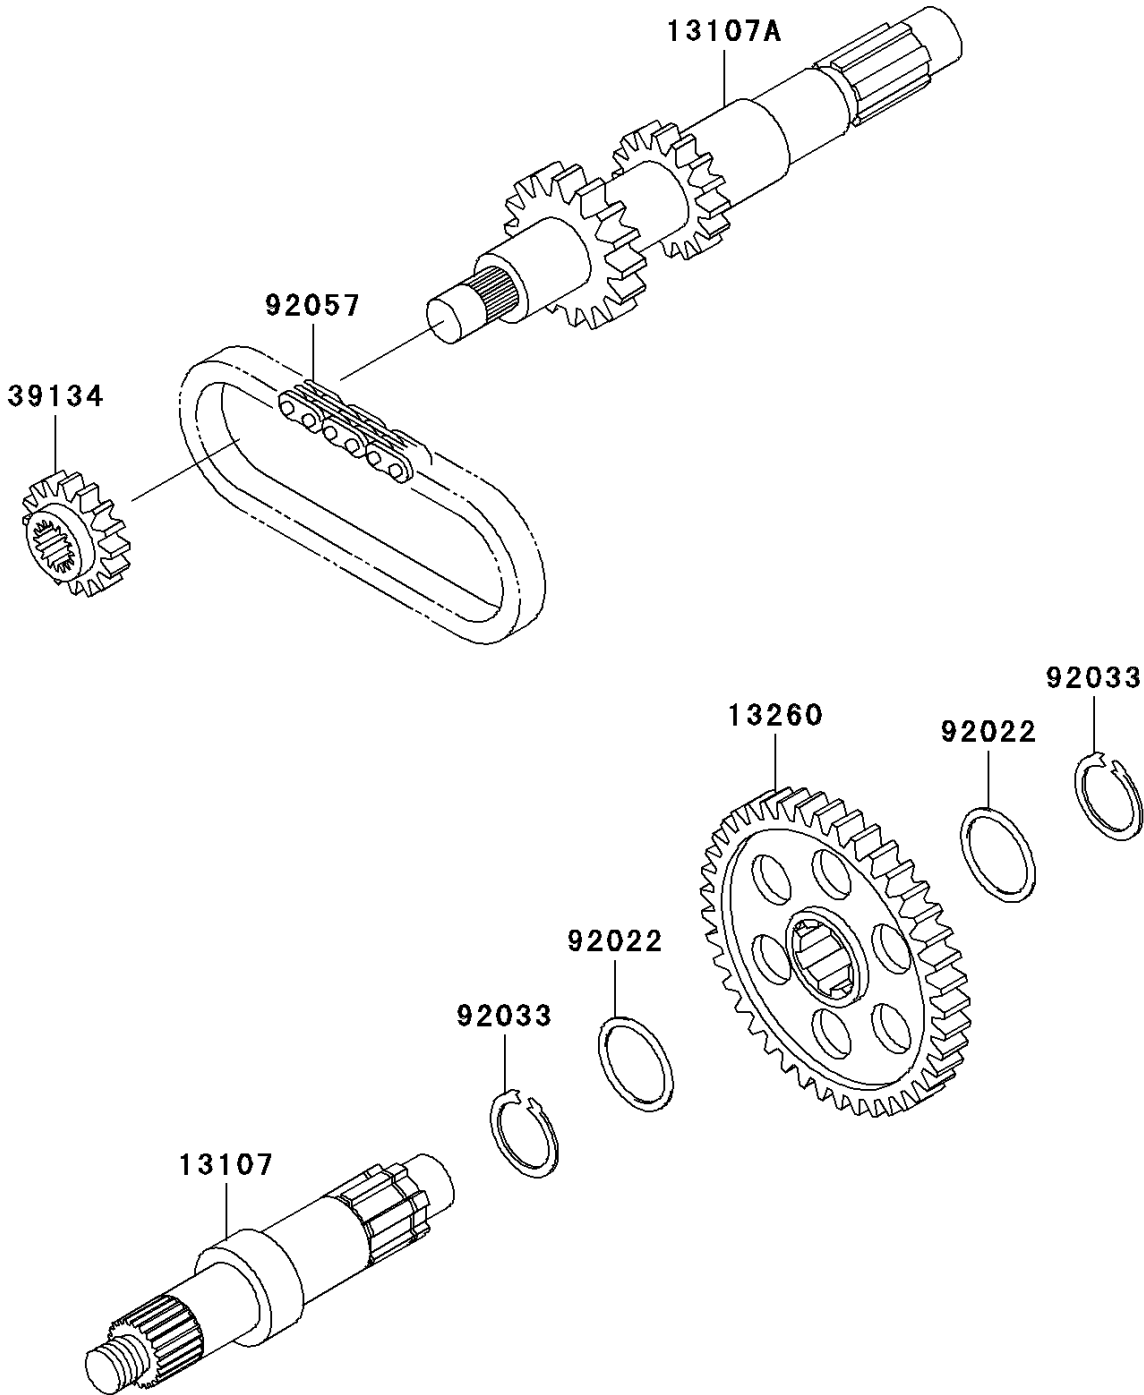

1999 Prairie 300 PARTS DIAGRAM

Transmission

E1361

1999 Prairie 300 PARTS LIST

Transmission

ITEM NAME	PART NUMBER	QUANTITY
SHAFT,OUTPUT (Ref # 13107)	13107-1390	1
SHAFT,INPUT (Ref # 13107A)	13107-1400	1
GEAR,OUTPUT,44T (Ref # 13260)	13260-1719	1
SPROCKET-DRIVE,REVERSE,18T (Ref # 39134)	39134-1059	1
WASHER,28.1X34X1.0 (Ref # 92022)	92022-1731	2
RING-SNAP,25.9X30.6X1.2 (Ref # 92033)	92033-1037	2
CHAIN,REVERSE,81RH2520 (Ref # 92057)	92057-1421	1