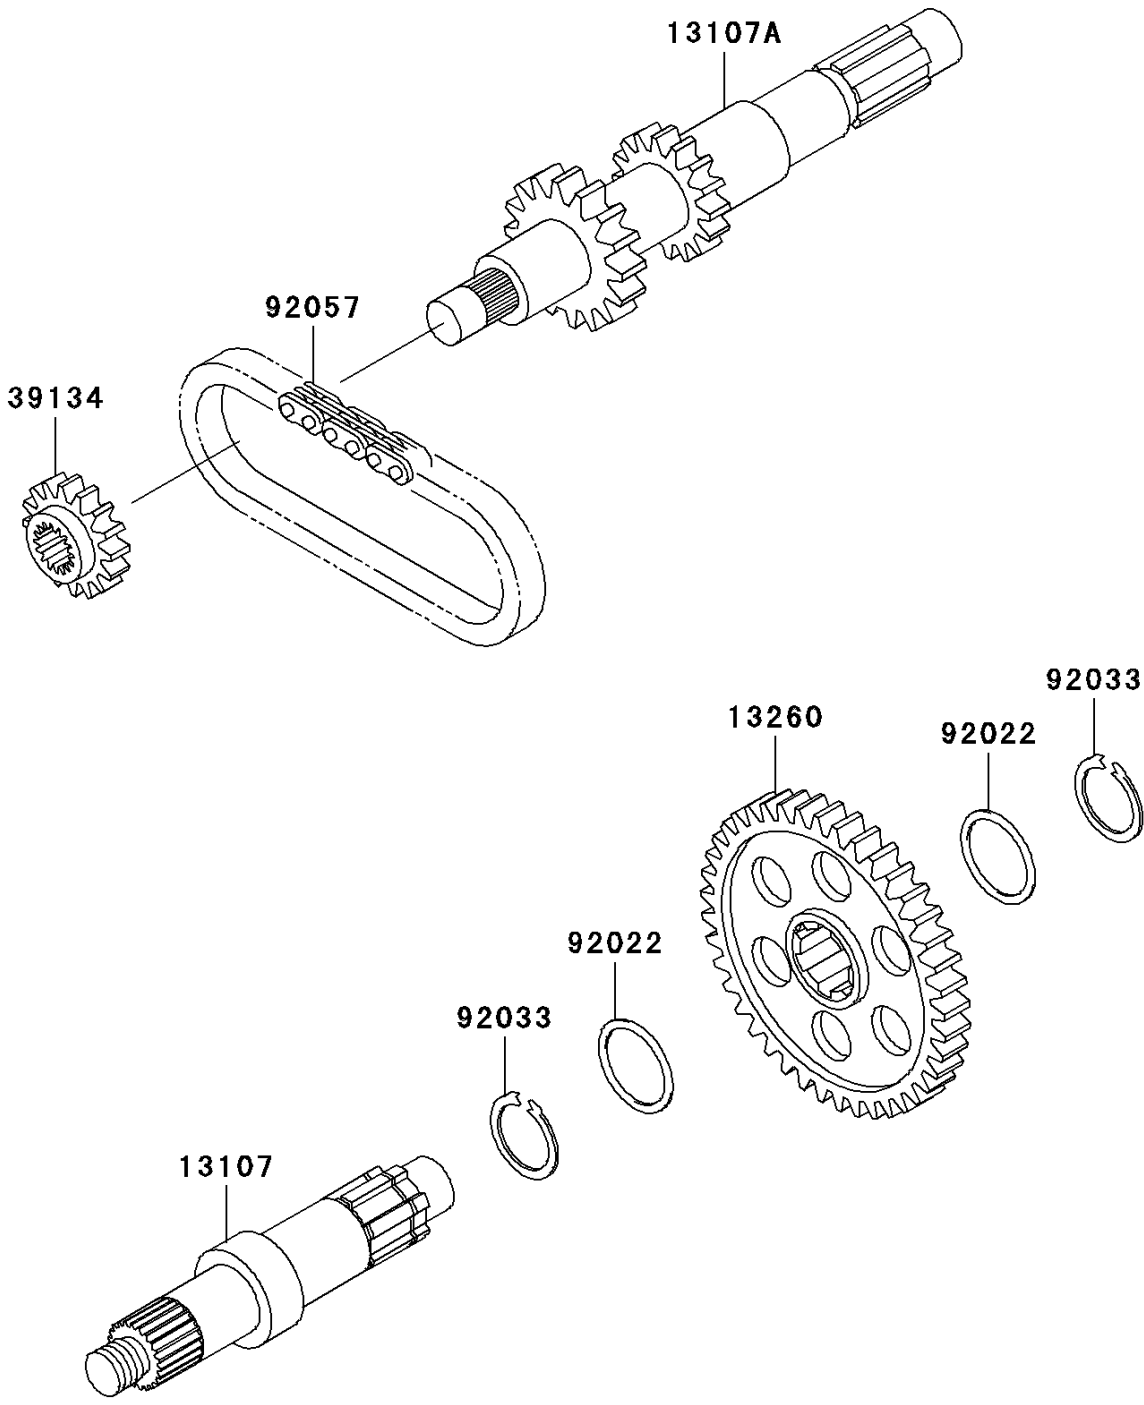

# 2000 Prairie 300 PARTS DIAGRAM

Transmission

E1361

## 2000 Prairie 300 PARTS LIST

### Transmission

ITEM NAME	PART NUMBER	QUANTITY
SHAFT,OUTPUT (Ref # 13107)	13107-1390	1
SHAFT,INPUT (Ref # 13107A)	13107-1400	1
GEAR,OUTPUT,44T (Ref # 13260)	13260-1719	1
SPROCKET-DRIVE,REVERSE,18T (Ref # 39134)	39134-1059	1
WASHER,28.1X34X1.0 (Ref # 92022)	92022-1731	2
RING-SNAP,25.9X30.6X1.2 (Ref # 92033)	92033-1037	2
CHAIN,REVERSE,81RH2520 (Ref # 92057)	92057-1421	1