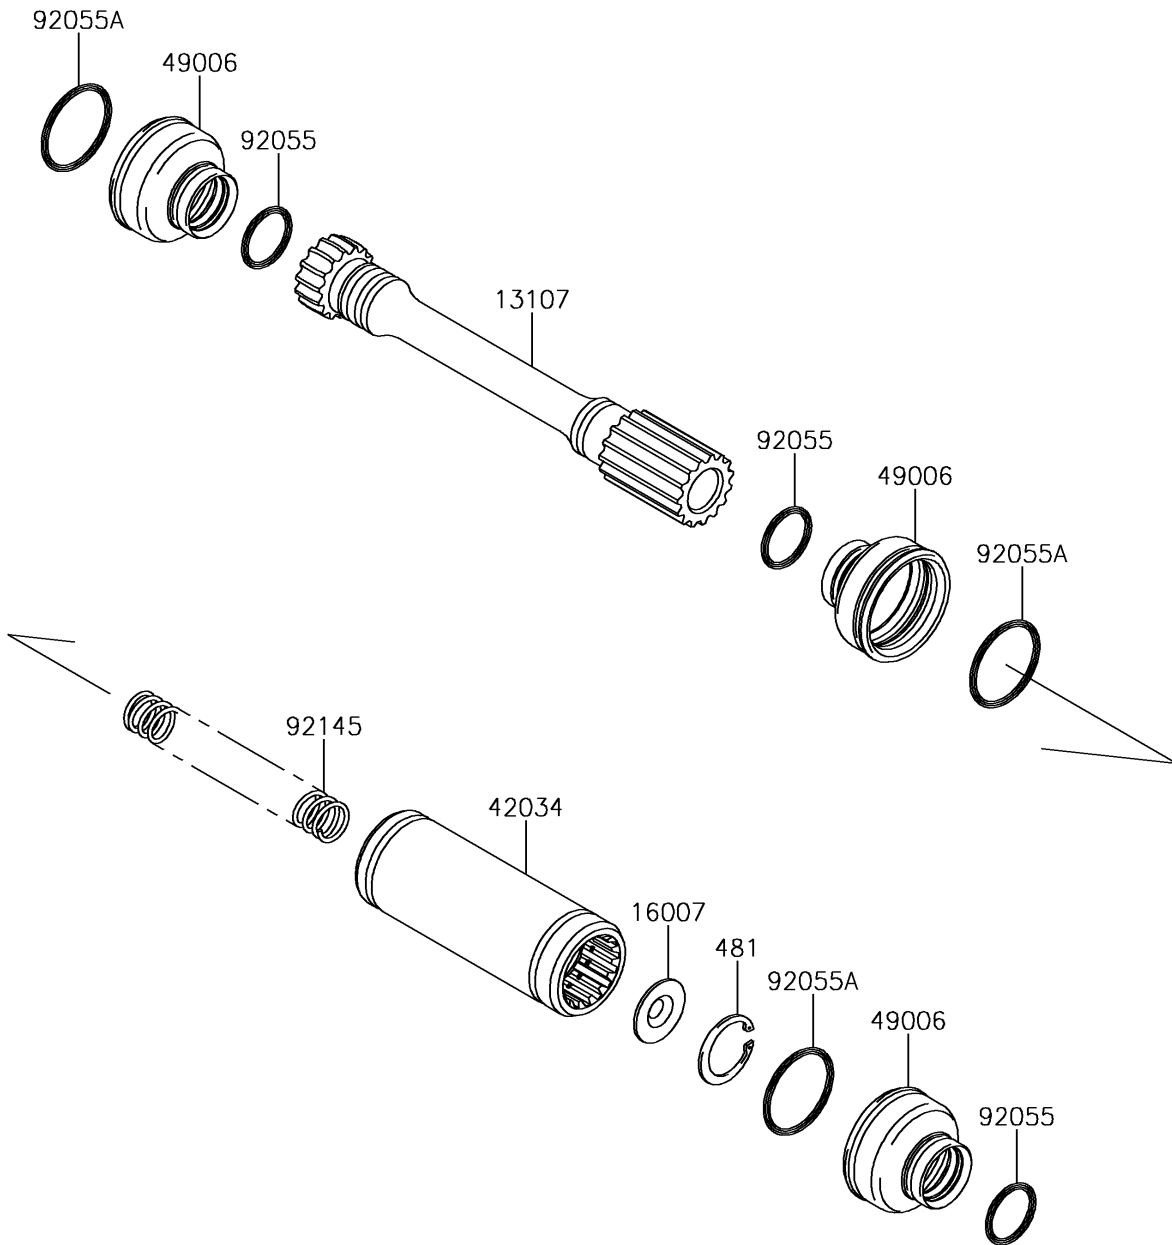

2017 BRUTE FORCE® 750 4x4i EPS CAMO PARTS DIAGRAM

Drive Shaft-Propeller

E3135

2017 BRUTE FORCE® 750 4x4i EPS CAMO PARTS LIST

Drive Shaft-Propeller

ITEM NAME	PART NUMBER	QUANTITY
SHAFT,FR,PROPELLER (Ref # 13107)	13107-0788	1
SEAT-SPRING,PROPELLER SHAFT (Ref # 16007)	16007-0042	1
COUPLING,PROPELLER (Ref # 42034)	42034-0730	1
CIRCLIP-TYPE-C,25MM (Ref # 481)	481J2500	1
BOOT (Ref # 49006)	49006-1362	3
RING-O,18X24X3 (Ref # 92055)	92055-1633	3
RING-O,30X35X2.5 (Ref # 92055A)	92055-1693	3
SPRING,PROPELLER SHAFT (Ref # 92145)	92145-1583	1