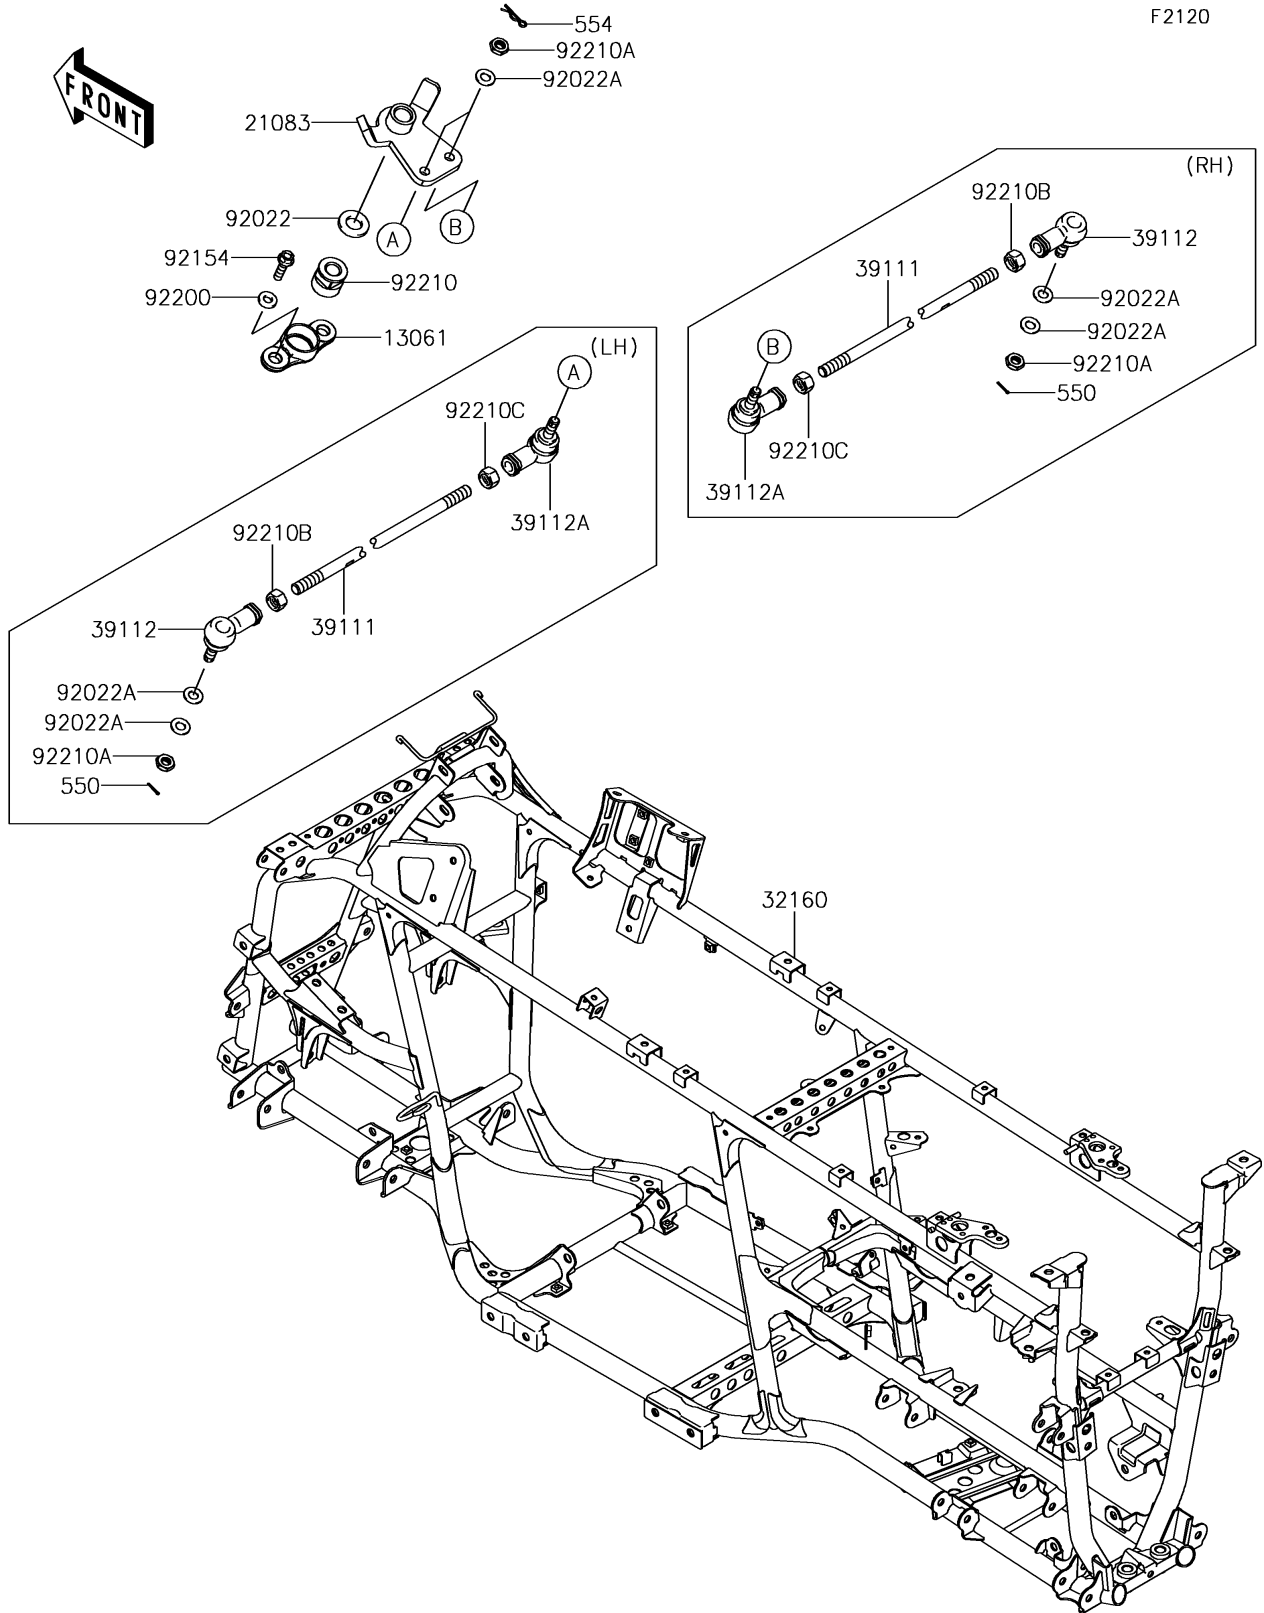

# 2016 BRUTE FORCE® 750 4x4i EPS CAMO PARTS DIAGRAM

Frame

## 2016 BRUTE FORCE® 750 4x4i EPS CAMO PARTS LIST

### Frame

ITEM NAME	PART NUMBER	QUANTITY
BOSS,EPS STOPPER (Ref # 13061)	13061-0611	1
ARM,PITMAN (Ref # 21083)	21083-0053	1
FRAME-COMP (Ref # 32160)	32160-0712	1
ROD-TIE (Ref # 39111)	39111-0023	2
RODEND-TIE,RIGHT HANDED (Ref # 39112)	39112-0009	2
RODEND-TIE,LEFT HANDED (Ref # 39112A)	39112-0010	2
PIN-COTTER,2.0X15 (Ref # 550)	550AA2015	2
PIN-SNAP,10MM (Ref # 554)	554DA1000	2
WASHER,16X32X3.2 (Ref # 92022)	92022-1701	1
WASHER,10.2X20X1.5 (Ref # 92022A)	92022-3742	6
BOLT,FLANGED,8X30 (Ref # 92154)	92154-0850	2
WASHER,8.2X20.0X2.5 (Ref # 92200)	92200-0205	2
NUT,16MM (Ref # 92210)	92210-0751	1
NUT,LOCK,10MM (Ref # 92210A)	92210-1184	4
NUT,RIGHT HANDED (Ref # 92210B)	92210-1385	2
NUT,LEFT HANDED (Ref # 92210C)	92210-1386	2