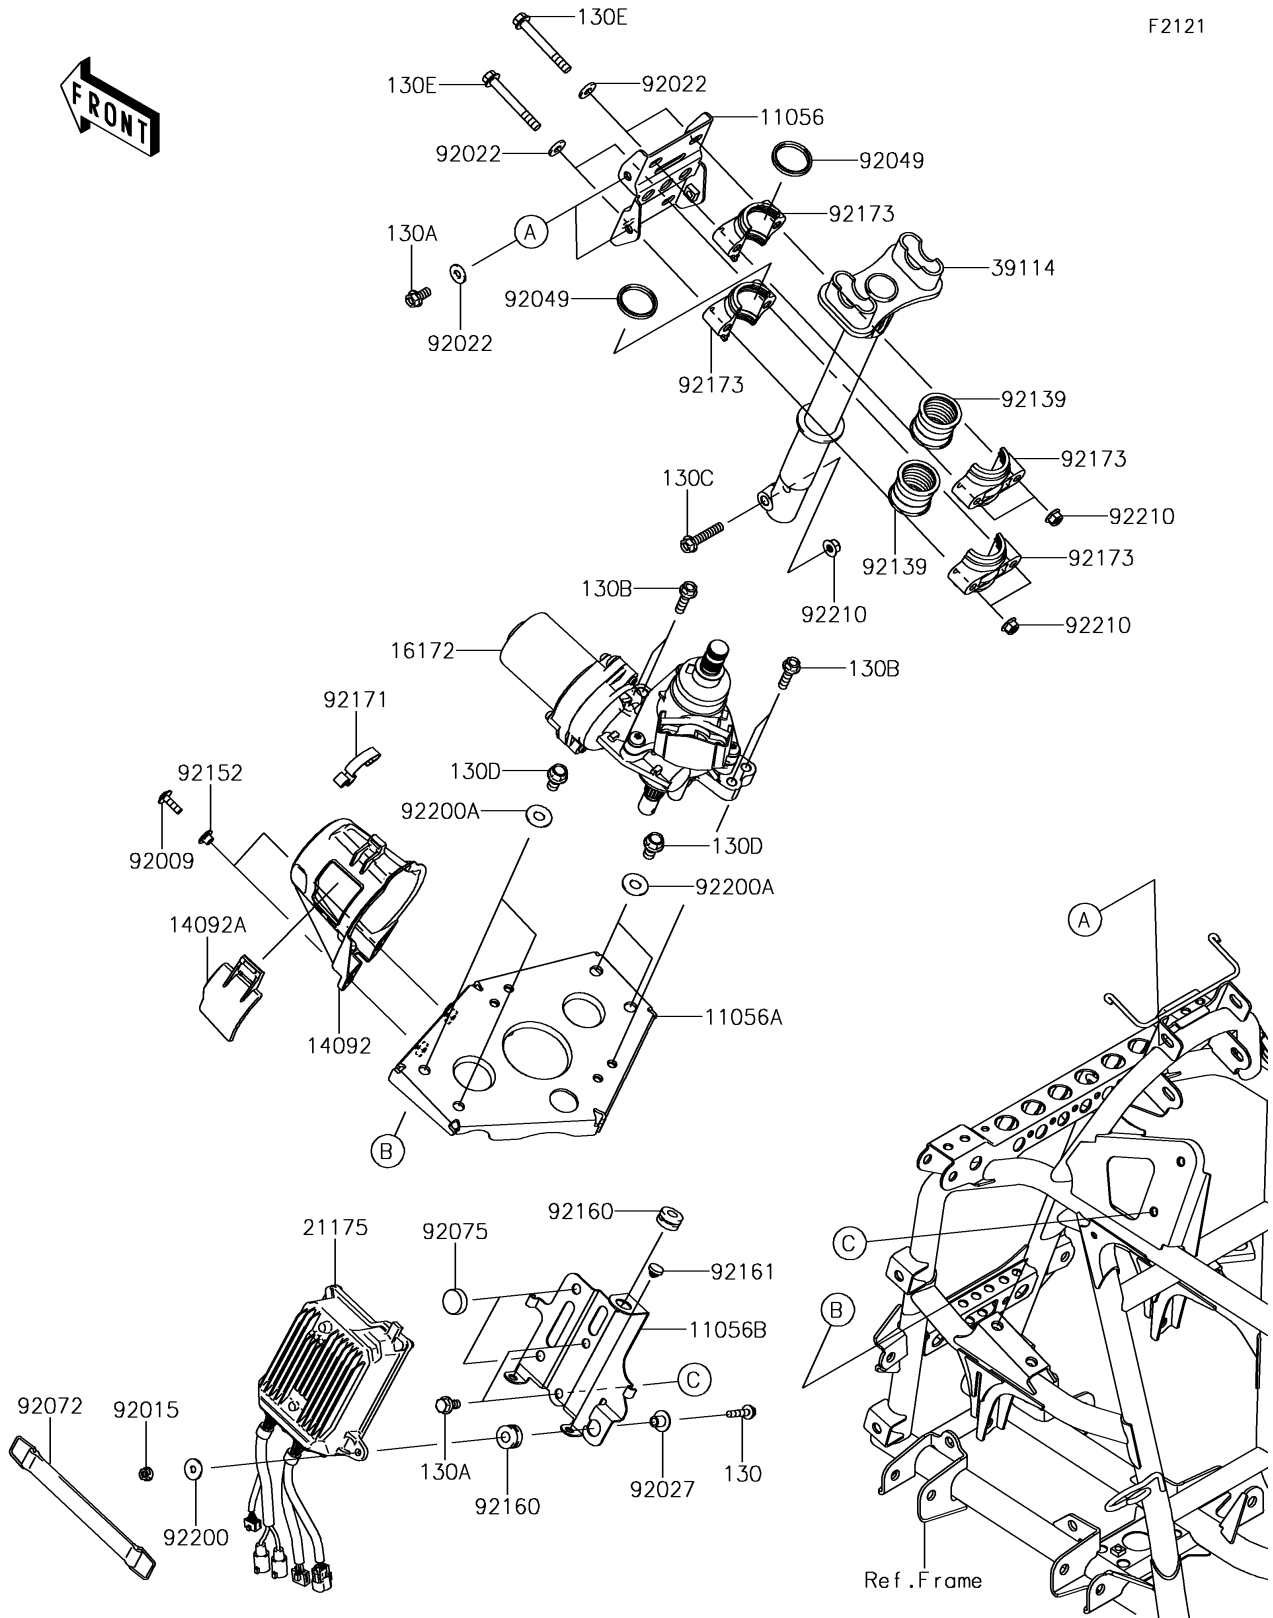

# 2017 BRUTE FORCE® 750 4x4i EPS CAMO PARTS DIAGRAM

## Steering Shaft

F2121

### Steering Shaft

ITEM NAME	PART NUMBER	QUANTITY
BRACKET,STRG,UPP (Ref # 11056)	11056-0284	1
BRACKET,EPS BODY FIT (Ref # 11056A)	11056-0285	1
BRACKET,EPS ECU (Ref # 11056B)	11056-0290	1
BOLT-FLANGED,6X30 (Ref # 130)	130BA0630	1
BOLT-FLANGED,8X16 (Ref # 130A)	130BA0816	6
BOLT-FLANGED,8X30 (Ref # 130B)	130BA0830	4
BOLT-FLANGED,8X40 (Ref # 130C)	130BA0840	1
BOLT-FLANGED,10X16 (Ref # 130D)	130BA1016	4
BOLT-FLANGED,8X65 (Ref # 130E)	130CA0865	4
COVER,EPS (Ref # 14092)	14092-0260	1
COVER,EPS,CAP (Ref # 14092A)	14092-0261	1
ACTUATOR,EPS (Ref # 16172)	16172-0560	1
CONTROL UNIT-ELECTRONIC,EPS (Ref # 21175)	21175-0752	1
SHAFT-COMP-STRG (Ref # 39114)	39114-0309	1
SCREW,6X20 (Ref # 92009)	92009-1289	2
NUT,FLANGED,6MM (Ref # 92015)	92015-1367	1
WASHER,8.2X19X2 (Ref # 92022)	92022-1533	8
COLLAR,L=12 (Ref # 92027)	92027-1062	1
SEAL-OIL,SR31.8X37.5X3.8LR (Ref # 92049)	92049-7501	2
BAND,BATTERY (Ref # 92072)	92072-3879	1
DAMPER,9X24X14 (Ref # 92075)	92075-281	2
BUSHING,STRG SHAFT (Ref # 92139)	92139-0763	2
COLLAR,6.3X8.3X7.2 (Ref # 92152)	92152-1865	2
DAMPER (Ref # 92160)	92160-1895	2
DAMPER (Ref # 92161)	92161-0586	2
CLAMP (Ref # 92171)	92171-0225	1
CLAMP,STRG SHAFT (Ref # 92173)	92173-0746	4
WASHER,6.5X20X1.6 (Ref # 92200)	92200-0283	1
WASHER,10.5X25X1.6 (Ref # 92200A)	92200-1595	4

### Steering Shaft

ITEM NAME	PART NUMBER	QUANTITY
NUT,FLANGED,LOCK,8MM (Ref # 92210)	92210-0493	5