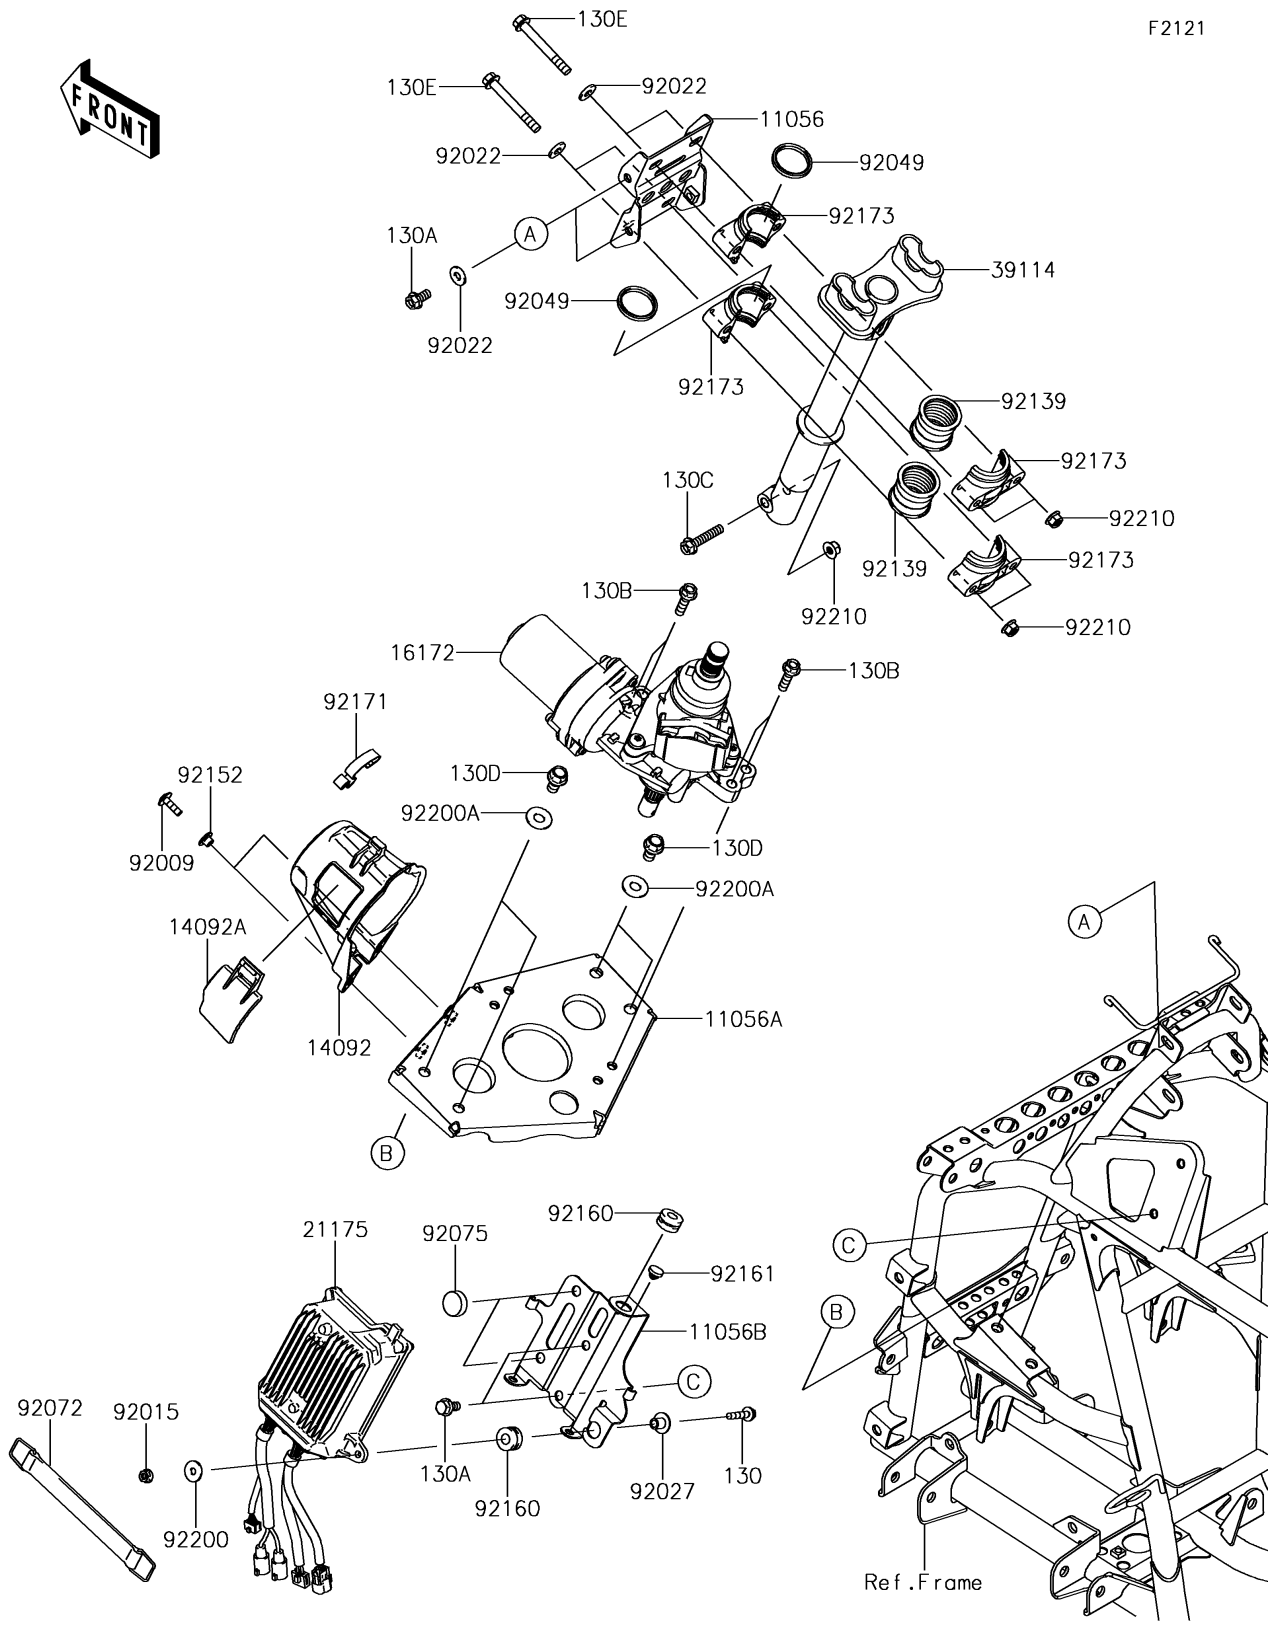

# 2019 BRUTE FORCE® 750 4x4i EPS CAMO PARTS DIAGRAM

Steering Shaft

F2121

## 2019 BRUTE FORCE® 750 4x4i EPS CAMO PARTS LIST

### Steering Shaft

ITEM NAME	PART NUMBER	QUANTITY
BRACKET,STRG,UPP (Ref # 11056)	11056-0284	1
BRACKET,EPS BODY FIT (Ref # 11056A)	11056-0285	1
BRACKET,EPS ECU (Ref # 11056B)	11056-0290	1
BOLT-FLANGED,6X30 (Ref # 130)	130BA0630	1
BOLT-FLANGED,8X16 (Ref # 130A)	130BA0816	6
BOLT-FLANGED,8X30 (Ref # 130B)	130BA0830	4
BOLT-FLANGED,8X40 (Ref # 130C)	130BA0840	1
BOLT-FLANGED,10X16 (Ref # 130D)	130BA1016	4
BOLT-FLANGED,8X65 (Ref # 130E)	130CA0865	4
COVER,EPS (Ref # 14092)	14092-0260	1
COVER,EPS,CAP (Ref # 14092A)	14092-0261	1
ACTUATOR,EPS (Ref # 16172)	16172-0560	1
CONTROL UNIT-ELECTRONIC,EPS (Ref # 21175)	21175-0752	1
SHAFT-COMP-STRG (Ref # 39114)	39114-0309	1
SCREW,6X20 (Ref # 92009)	92009-1289	2
NUT,FLANGED,6MM (Ref # 92015)	92015-1367	1
WASHER,8.2X19X2 (Ref # 92022)	92022-1533	8
COLLAR,L=12 (Ref # 92027)	92027-1062	1
SEAL-OIL,SR31.8X37.5X3.8LR (Ref # 92049)	92049-7501	2
BAND,BATTERY (Ref # 92072)	92072-3879	1
DAMPER,9X24X14 (Ref # 92075)	92075-281	2
BUSHING,STRG SHAFT (Ref # 92139)	92139-0763	2
COLLAR,6.3X8.3X7.2 (Ref # 92152)	92152-1865	2
DAMPER (Ref # 92160)	92160-1895	2
DAMPER (Ref # 92161)	92161-0586	2
CLAMP (Ref # 92171)	92171-0225	1
CLAMP,STRG SHAFT (Ref # 92173)	92173-0746	4
WASHER,6.5X20X1.6 (Ref # 92200)	92200-0283	1
WASHER,10.5X25X1.6 (Ref # 92200A)	92200-1595	4

### Steering Shaft

ITEM NAME	PART NUMBER	QUANTITY
NUT,FLANGED,LOCK,8MM (Ref # 92210)	92210-0493	5