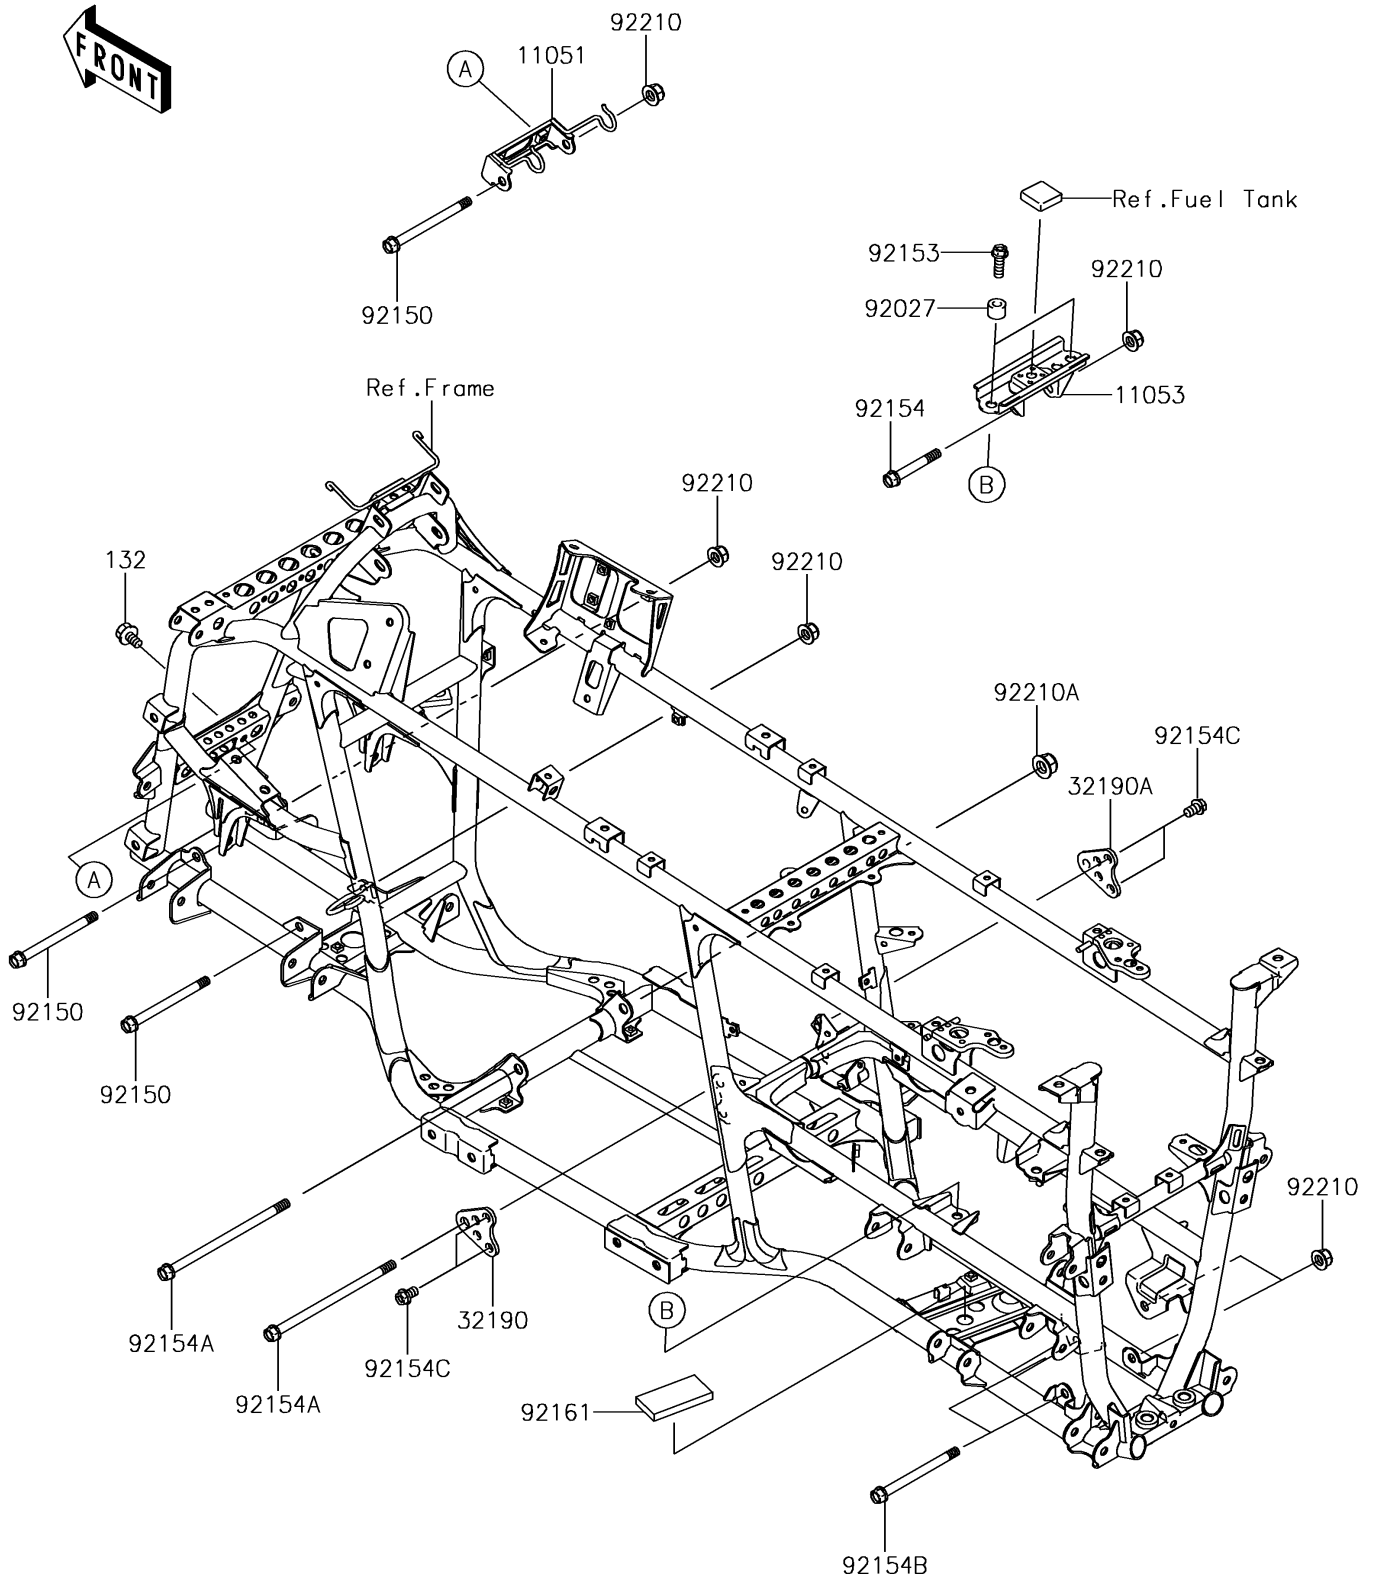

2018 BRUTE FORCE® 750 4x4i EPS CAMO PARTS DIAGRAM

Engine Mount

F2122

2018 BRUTE FORCE® 750 4x4i EPS CAMO PARTS LIST

Engine Mount

ITEM NAME	PART NUMBER	QUANTITY
BRACKET,FRONT DIFF (Ref # 11051)	11051-1929	1
BRACKET,REAR DIFF,TOP (Ref # 11053)	11053-1592	1
BOLT-FLANGED-SMALL,8X14 (Ref # 132)	132BA0814	2
BRACKET-ENGINE,RR,UPP,LH (Ref # 32190)	32190-0059	1
BRACKET-ENGINE,RR,UPP,RH (Ref # 32190A)	32190-0060	1
COLLAR,FRONT AXLE,L=14.5 (Ref # 92027)	92027-1472	2
BOLT,FLANGED,10X120 (Ref # 92150)	92150-1642	3
BOLT,10X30 (Ref # 92153)	92153-0908	2
BOLT,FLANGED,10X70 (Ref # 92154)	92154-0894	1
BOLT,FLANGED,12X190 (Ref # 92154A)	92154-1518	2
BOLT,FLANGED,10X120 (Ref # 92154B)	92154-1519	2
BOLT,FLANGED,10X16 (Ref # 92154C)	92154-1520	4
DAMPER (Ref # 92161)	92161-0215	1
NUT,LOCK,FLANGED,10MM (Ref # 92210)	92210-1081	6
NUT,LOCK,FLANGED,12MM (Ref # 92210A)	92210-1150	1