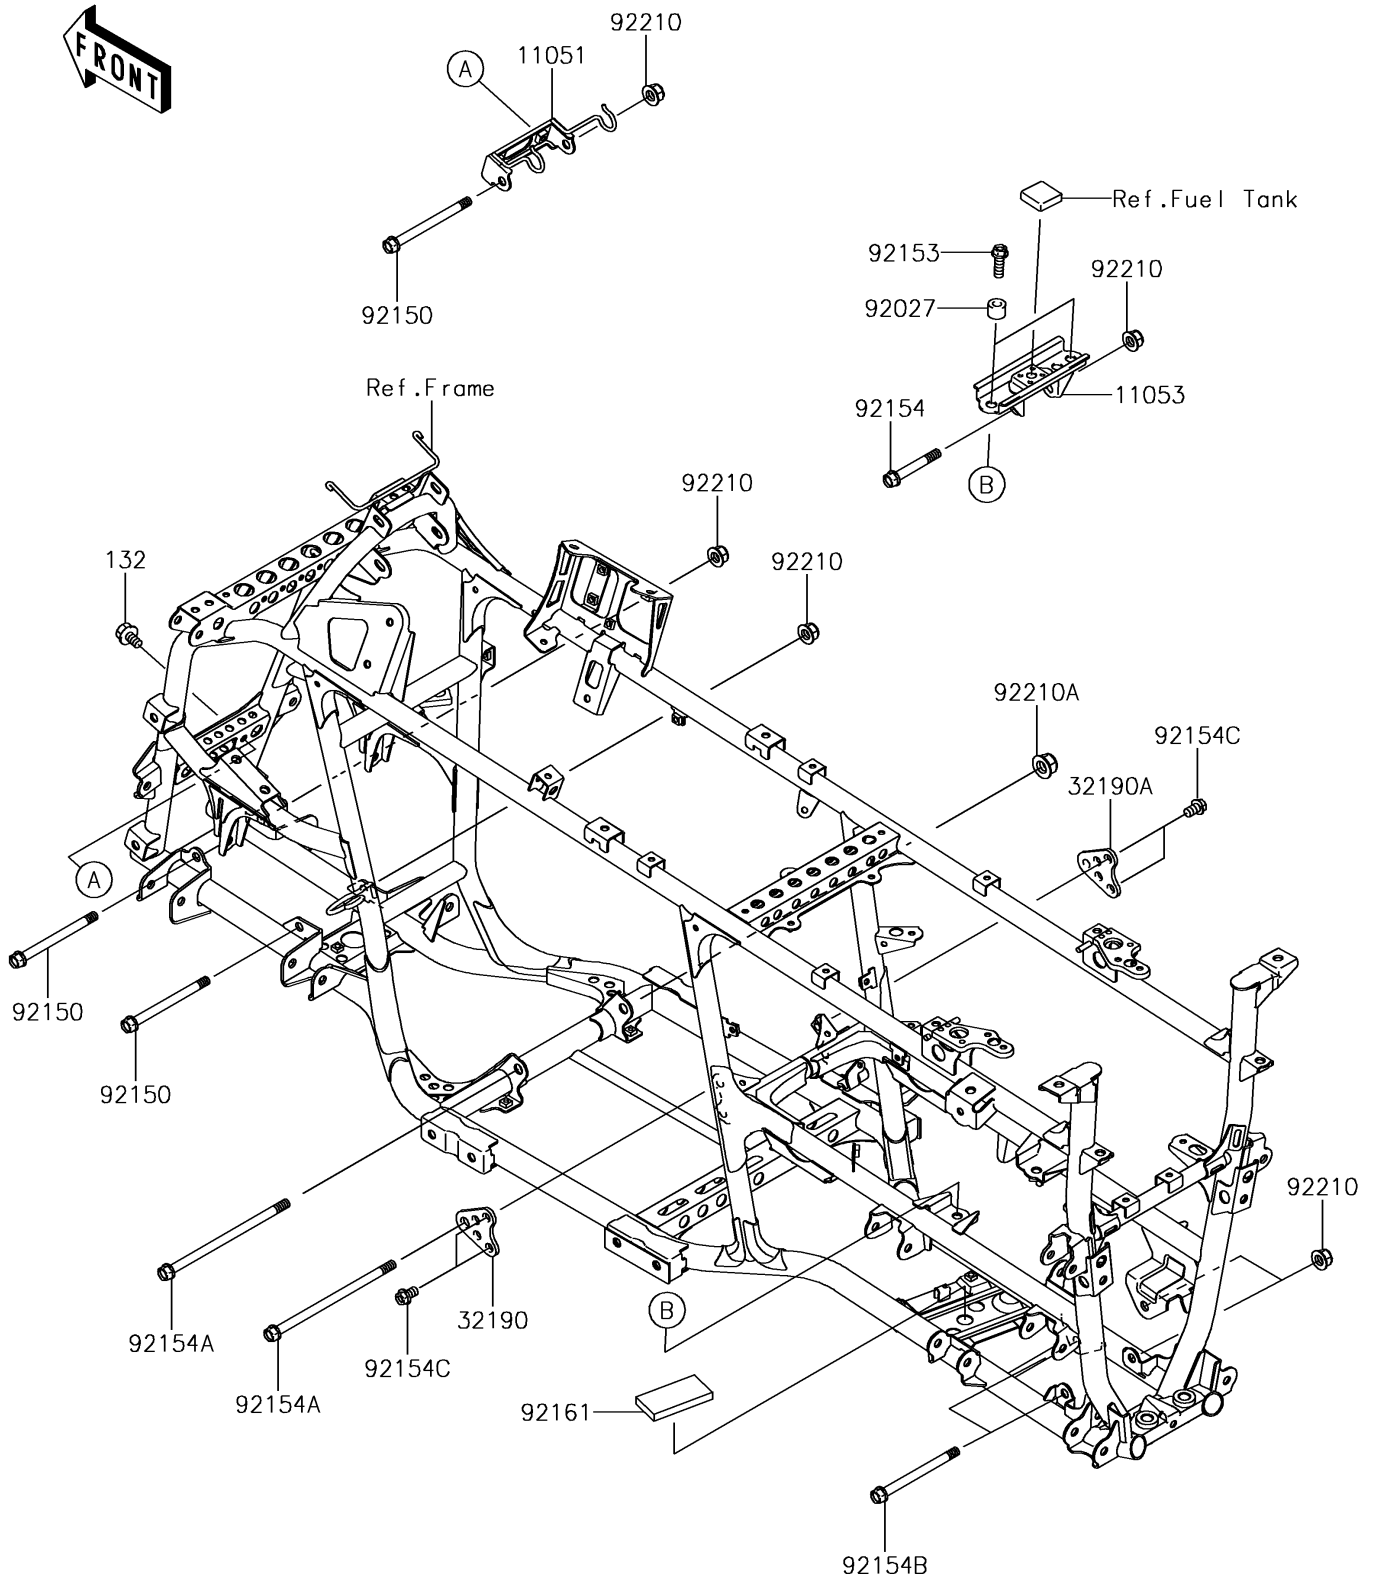

2019 BRUTE FORCE® 750 4x4i EPS CAMO PARTS DIAGRAM

Engine Mount

F2122

2019 BRUTE FORCE® 750 4x4i EPS CAMO PARTS LIST

Engine Mount

ITEM NAME	PART NUMBER	QUANTITY
BRACKET,FRONT DIFF (Ref # 11051)	11051-1929	1
BRACKET,REAR DIFF,TOP (Ref # 11053)	11053-1592	1
BOLT-FLANGED-SMALL,8X14 (Ref # 132)	132BA0814	2
BRACKET-ENGINE,RR,UPP,LH (Ref # 32190)	32190-0059	1
BRACKET-ENGINE,RR,UPP,RH (Ref # 32190A)	32190-0060	1
COLLAR,FRONT AXLE,L=14.5 (Ref # 92027)	92027-1472	2
BOLT,FLANGED,10X120 (Ref # 92150)	92150-1642	3
BOLT,10X30 (Ref # 92153)	92153-0908	2
BOLT,FLANGED,10X70 (Ref # 92154)	92154-0894	1
BOLT,FLANGED,12X190 (Ref # 92154A)	92154-1518	2
BOLT,FLANGED,10X120 (Ref # 92154B)	92154-1519	2
BOLT,FLANGED,10X16 (Ref # 92154C)	92154-1520	4
DAMPER (Ref # 92161)	92161-0215	1
NUT,LOCK,FLANGED,10MM (Ref # 92210)	92210-1081	6
NUT,LOCK,FLANGED,12MM (Ref # 92210A)	92210-1150	1